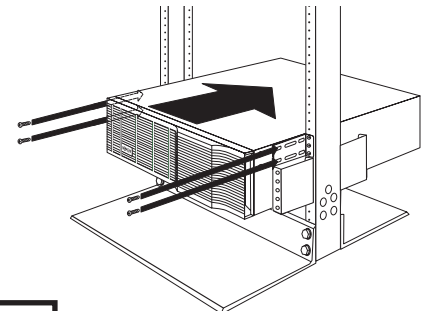

2 Post Rack Kit for 2U, 3U & 4U Rackmount Units

(Model: 2POSTRMKITWM)

TRIPP-LITE
POWER PROTECTION

www.tripplite.com/support

2U

1 ↑ x 8

2 T x 8 *Amount of screws may vary by model.*

3 ↑ x 4 ● x 4 ◻ x 4

3U

1 ↑ x 8

2 T x 4

3 ↑ x 4

4U

1 ↑ x 8

2 T x 4

3 ↑ x 4