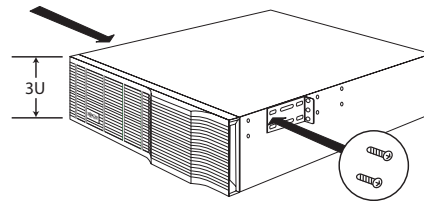

2 Post Rack Kit for 2U, 3U & 4U Rackmount Units

(Model: 2POSTRMKITWM)

TRIPP-LITE
POWER PROTECTION

www.tripplite.com/support

2U

1 ↑ x 8

2 T x 8 *Amount of screws may vary by model.*

3 ↑ x 4 ● x 4 ◻ x 4

3U

1 ↑ x 8

2 T x 4

3 ↑ x 4

4U

1 ↑ x 8

2 T x 4

3 ↑ x 4