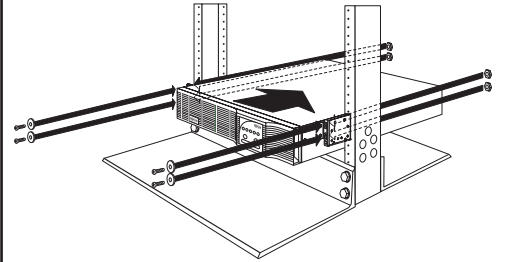

2 Post Rack Kit for 2U, 3U & 4U Rackmount Units

(Model: 2POSTRMKITWM)

TRIPP-LITE
POWER PROTECTION

www.tripplite.com/support

2U

1 ↑ x 8

2 T x 8 *Amount of screws may vary by model.*

3 ↑ x 4 ● x 4 ◻ x 4

3U

1 ↑ x 8

2 T x 4

3 ↑ x 4

4U

1 ↑ x 8

2 T x 4

3 ↑ x 4