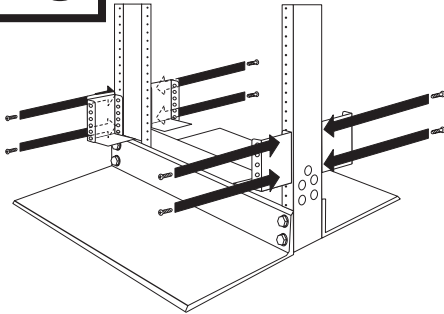

2 Post Rack Kit for 2U, 3U & 4U Rackmount Units

(Model: 2POSTRMKITWM)

TRIPP-LITE
POWER PROTECTION

www.tripplite.com/support

2U

1 ↑ x 8

2 T x 8 *Amount of screws may vary by model.*

3 ↑ x 4 ● x 4 ◻ x 4

3U

1 ↑ x 8

2 T x 4

3 ↑ x 4

4U

1 ↑ x 8

2 T x 4

3 ↑ x 4