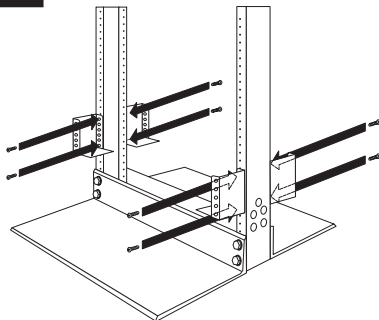

2 Post Rack Kit for 2U, 3U & 4U Rackmount Units

(Model: 2POSTRMKITWM)

TRIPP-LITE
POWER PROTECTION

www.tripplite.com/support

2U

1 ↑ x 8

2 T x 8 *Amount of screws may vary by model.*

3 ↑ x 4 ● x 4 ◻ x 4

3U

1 ↑ x 8

2 T x 4

3 ↑ x 4

4U

1 ↑ x 8

2 T x 4

3 ↑ x 4