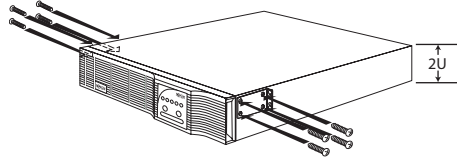

2 Post Rack Kit for 2U, 3U & 4U Rackmount Units

(Model: 2POSTRMKITWM)

TRIPP-LITE
POWER PROTECTION

www.tripplite.com/support

2U

1 ↑ x 8

2 T x 8 *Amount of screws may vary by model.*

3 ↑ x 4 ● x 4 ◻ x 4

3U

1 ↑ x 8

2 T x 4

3 ↑ x 4

4U

1 ↑ x 8

2 T x 4

3 ↑ x 4