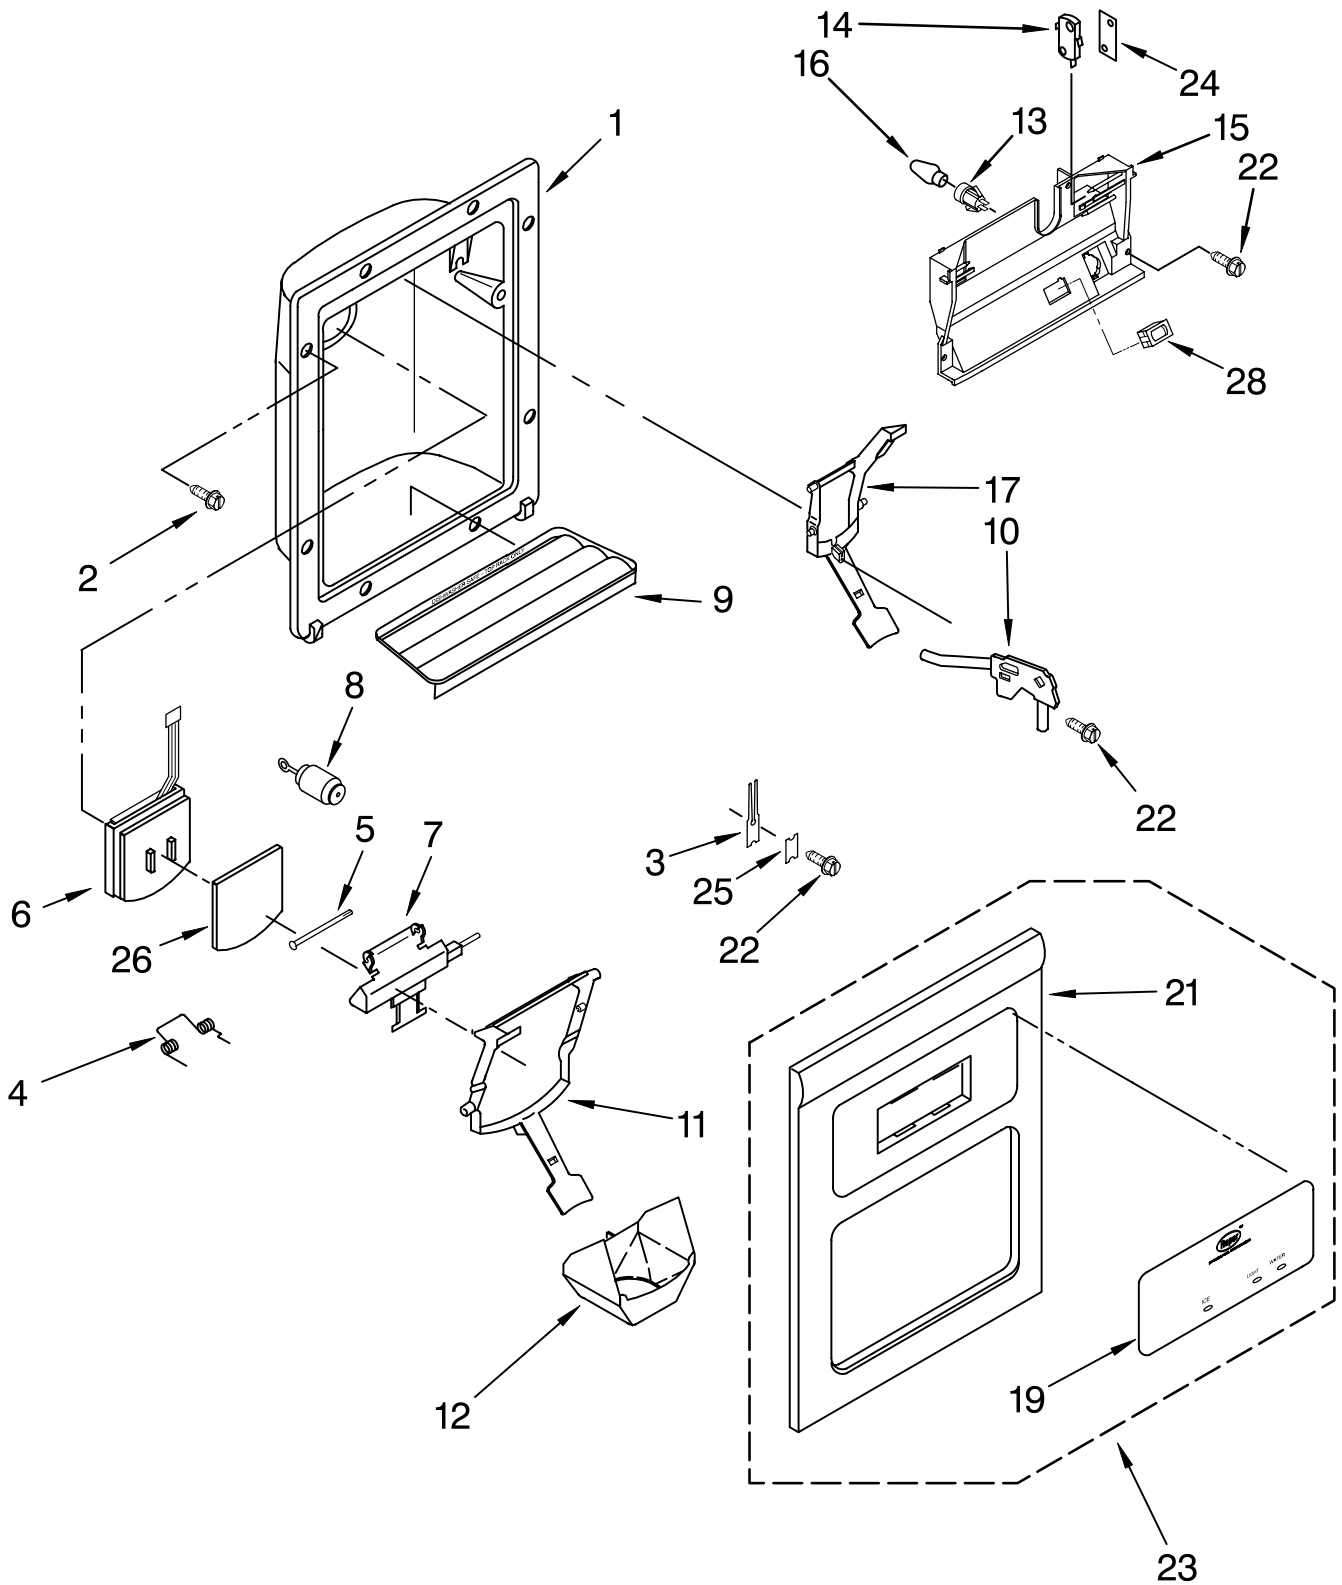

DISPENSER FRONT PARTS

For Models: RS25AEXLQ00
(White)

FOR ORDERING INFORMATION REFER TO PARTS PRICE LIST

DISPENSER FRONT PARTS

For Models: RS25AEXLQ00

(White)

Illus. No.	Part No.	DESCRIPTION
1		Housing, Dispenser (Not Serviced)
2	3196165	Screw
3	2194719	Retainer, Levers
4	2180209	Spring, Torsion
5	2196195	Pin
6	2180352	Door, Ice
7	2206423	Door Mechanism Assembly
8	2205686	Mechanism Delay
9		Grille, Overflow
	2206670W	White
10	2209718	Water Fitting Assembly (Includes Water Tube)
11		Lever, Ice Dispenser
	2195089W	White
12	2180224	Guide, Ice
13	2180200	Lamp Holder
14	2162361	Switch (4)
15	2180226	Bracket, Control
16	3406124	Bulb, Light
17		Lever, Water Dispenser
	2195090W	White
19		Overlay, Front Cover (Not Available Order #23)
21		Front Cover, Housing (Not Available, Order #23)
22	489000	Screw
23		Front Cover Assembly (Includes Items 19 & 21)
	2255482W	White
24	625834	Spacer, Switch (2)
25	2195051	Strain Relief
26	987121	Shield, Ice Door
28	2180254	Switch, Rocker

FOR ORDERING INFORMATION REFER TO PARTS PRICE LIST