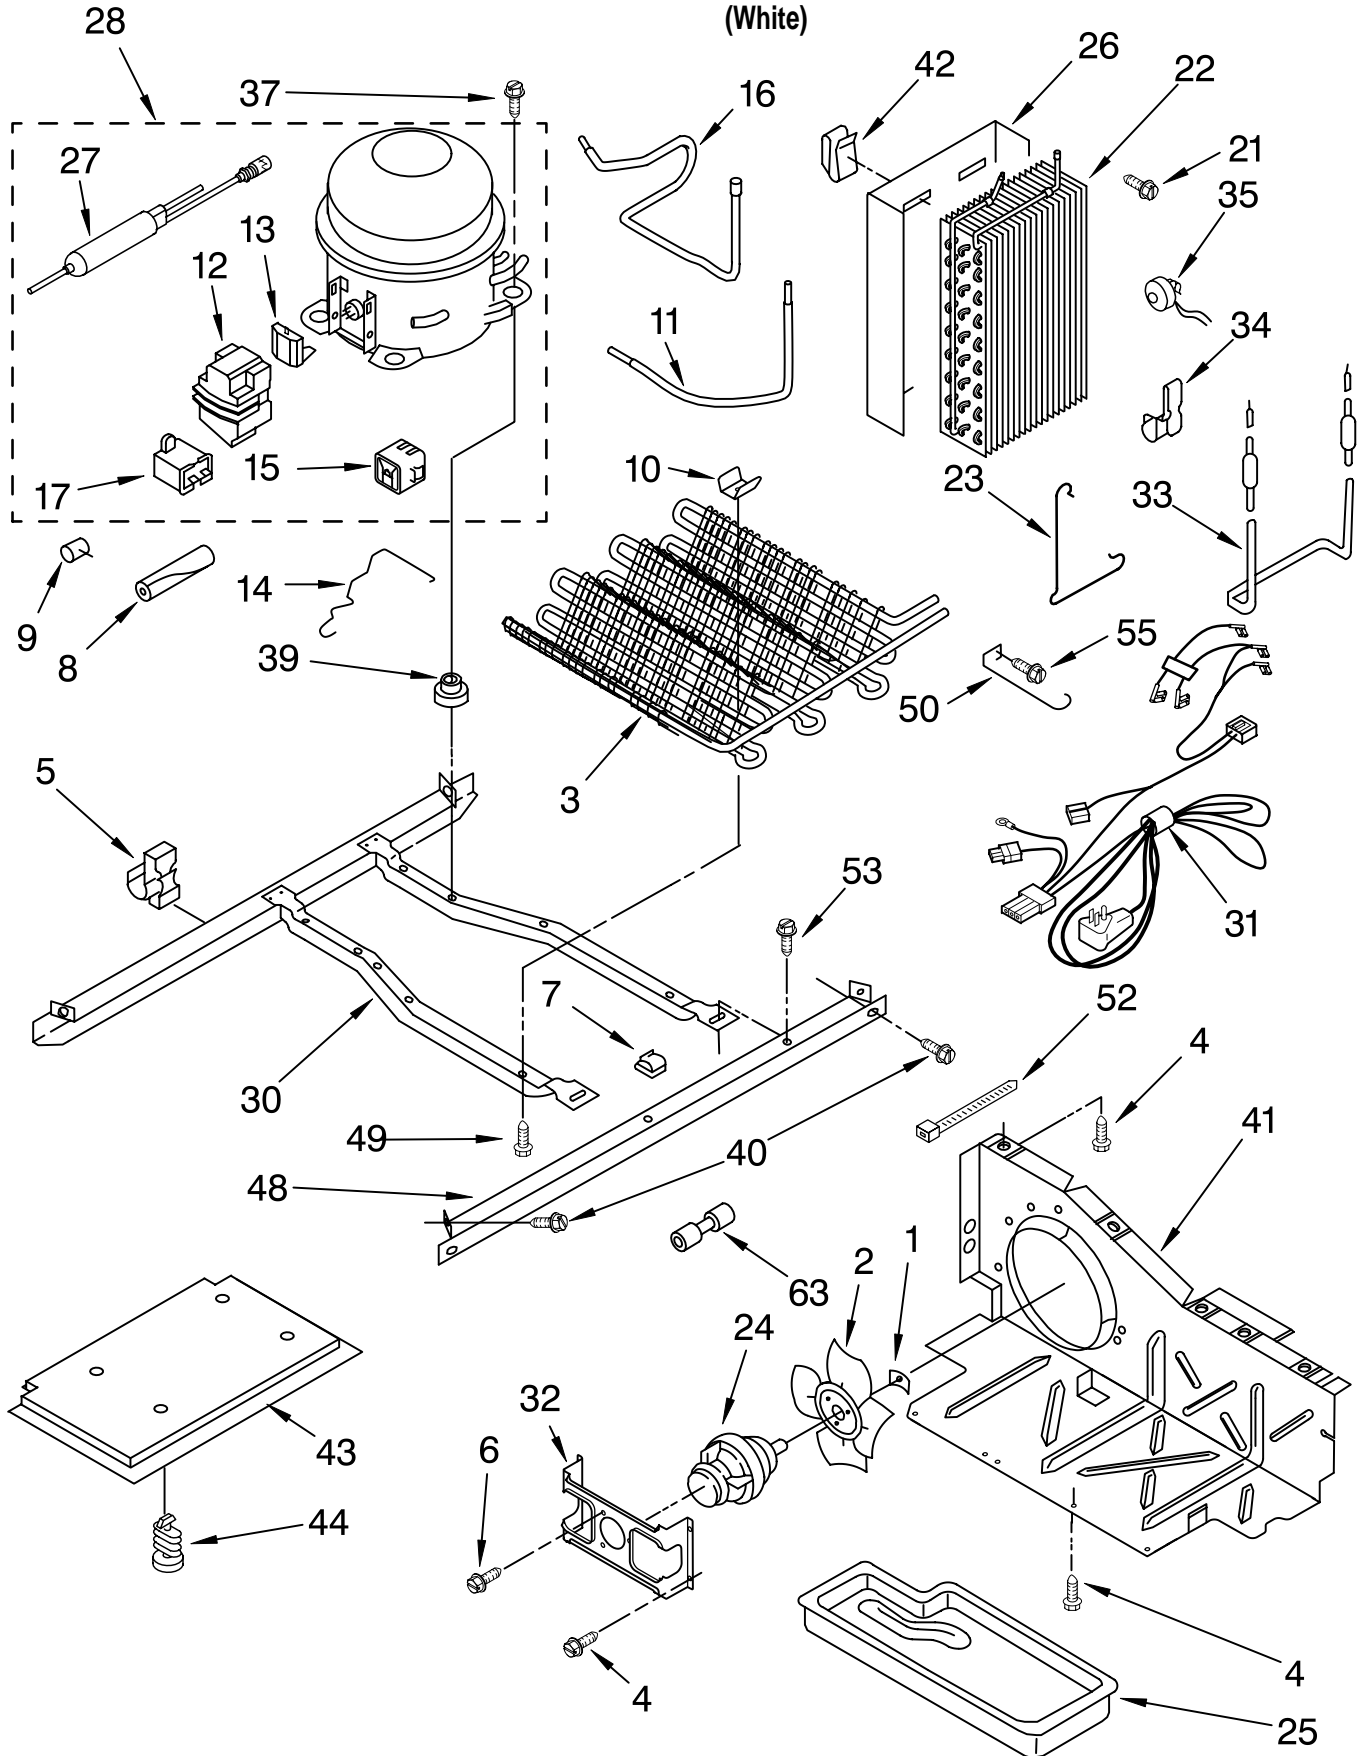

UNIT PARTS

For Models: RS25AEXLQ00
(White)

FOR ORDERING INFORMATION REFER TO PARTS PRICE LIST

UNIT PARTS

For Models: RS25AEXLQ00
(White)

Illus. No.	Part No.	DESCRIPTION
1	486692	Speed Nut
2	2190685	Fan, Blade
3	2204484	Condenser Assembly
4	489464	Screw
5	2208280	Clip, Wire
6	489099	Screw
7	934011	Clip, Tube
8	2161302	Sleeve
9	2158826	Dampener
10	2216914	Clip, Condenser
11	2255798	Tube, Condenser to Heat Loop
12	4387731	Cover (Service Compressor Only)
13	4387835	Overload (Service, includes relay)
14	2223313	Clip, Retaining
15	2220477	Start-Device, Combination (Start Relay and Overload) for Production Compressor Only
16	2205765	Tube Suction
17	4387764	Capacitor (Service)
21	489478	Screw
22	2209611	Evaporator

Illus. No.	Part No.	DESCRIPTION
23	2161324	Clamp
24	2188537	Fan, Motor
25	1105523	Tray, Evaporator
26	2149294	Heat Shield
27	2199167	Drier
28	2212192	Compressor (Includes Items 12, 13, 15, 17, 27 & 38) (Also Order 876765 Tube Kit)
30	2157397	Unit Mounting Frame
31	2187513	Unit, Harness
32	2181929	Fan, Motor Bracket
33	2188175	Heater, Defrost
34	2161330	Clip
35	2196155	Bi-Metal, Defrost
37	489473	Screw
39	2183042	Grommet (4) (Production)
40	4387558	(Service)
40	489340	Screw
41	2196202	Air Baffle
42	2155547	Clip, Heat Shield
43	2206281	Unit Cover, Bottom
44	489396	Clip
48	1127911	Unit Mounting Rail
49	8281232	Screw
50	1110663	Guard, Fan

Illus. No.	Part No.	DESCRIPTION
52	2172840	Strap
53	489427	Screw
55	488649	Screw
63	2209709	Union

Following Parts Not Illustrated and Optional Parts Not Included

978025	Valve, Access (1/4")
978026	Valve, Access (5/16")
978027	Valve, Access (3/8")
978028	Valve, Access (1/2")
978029	Valve, Access (5/8")
978030	Valve, Access (3/4")
876764	Valve, Access (3/16")

REFRIGERANT CHARGE

5.0 oz.
(R-134A)

FOR ORDERING INFORMATION REFER TO PARTS PRICE LIST