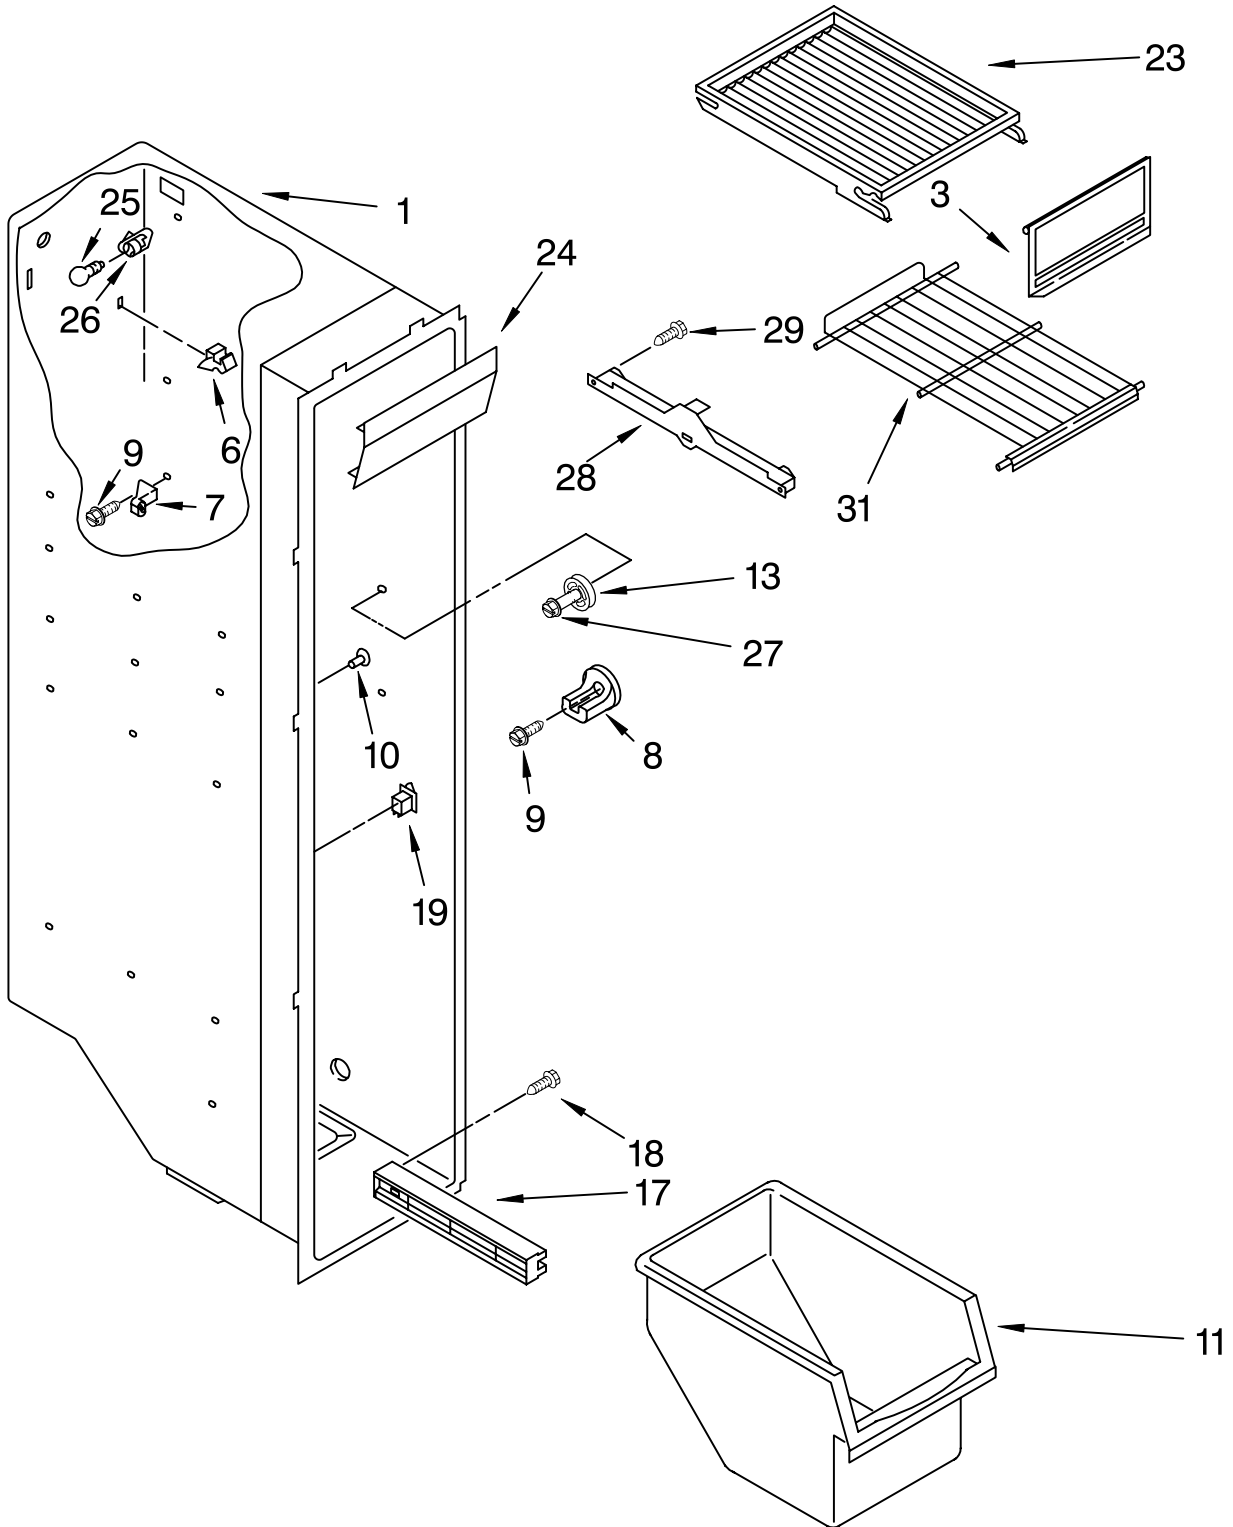

FREEZER LINER PARTS

For Models: RS25AEXLQ00
(White)

FOR ORDERING INFORMATION REFER TO PARTS PRICE LIST

FREEZER LINER PARTS

For Models: RS25AEXLQ00
(White)

Illus. No.	Part No.	DESCRIPTION
1		Liner (Not A Seviceable Part)
3	2171713	Door, Ice Compartment
6	842534	Clip, Air Duct (2)
7	2196206	Support, Stud (4)
8	2196207	Stud Rear
9	3400893	Screw
10	2176134	Grommet
11	2182971	Basket, Sloped
13	2196483	Stud Assembly
17		Slide, Basket
	2181760	Right Side
	2181759	Left Side
18	486298	Screw
19	1115373	Switch, Rocker Arm
23	2171714	Shelf, Top Compartment
24	2171705	Light Lens
25	527949	Light Bulb
26	2162085	Light Socket
27	8281158	Screw
28		Slide, Container
	1119237	Left Side
	1119293	Right Side
29	489100	Screw
31	2174268	Shelf (2)
	2174267	Shelf (1)

FOR ORDERING INFORMATION REFER TO PARTS PRICE LIST