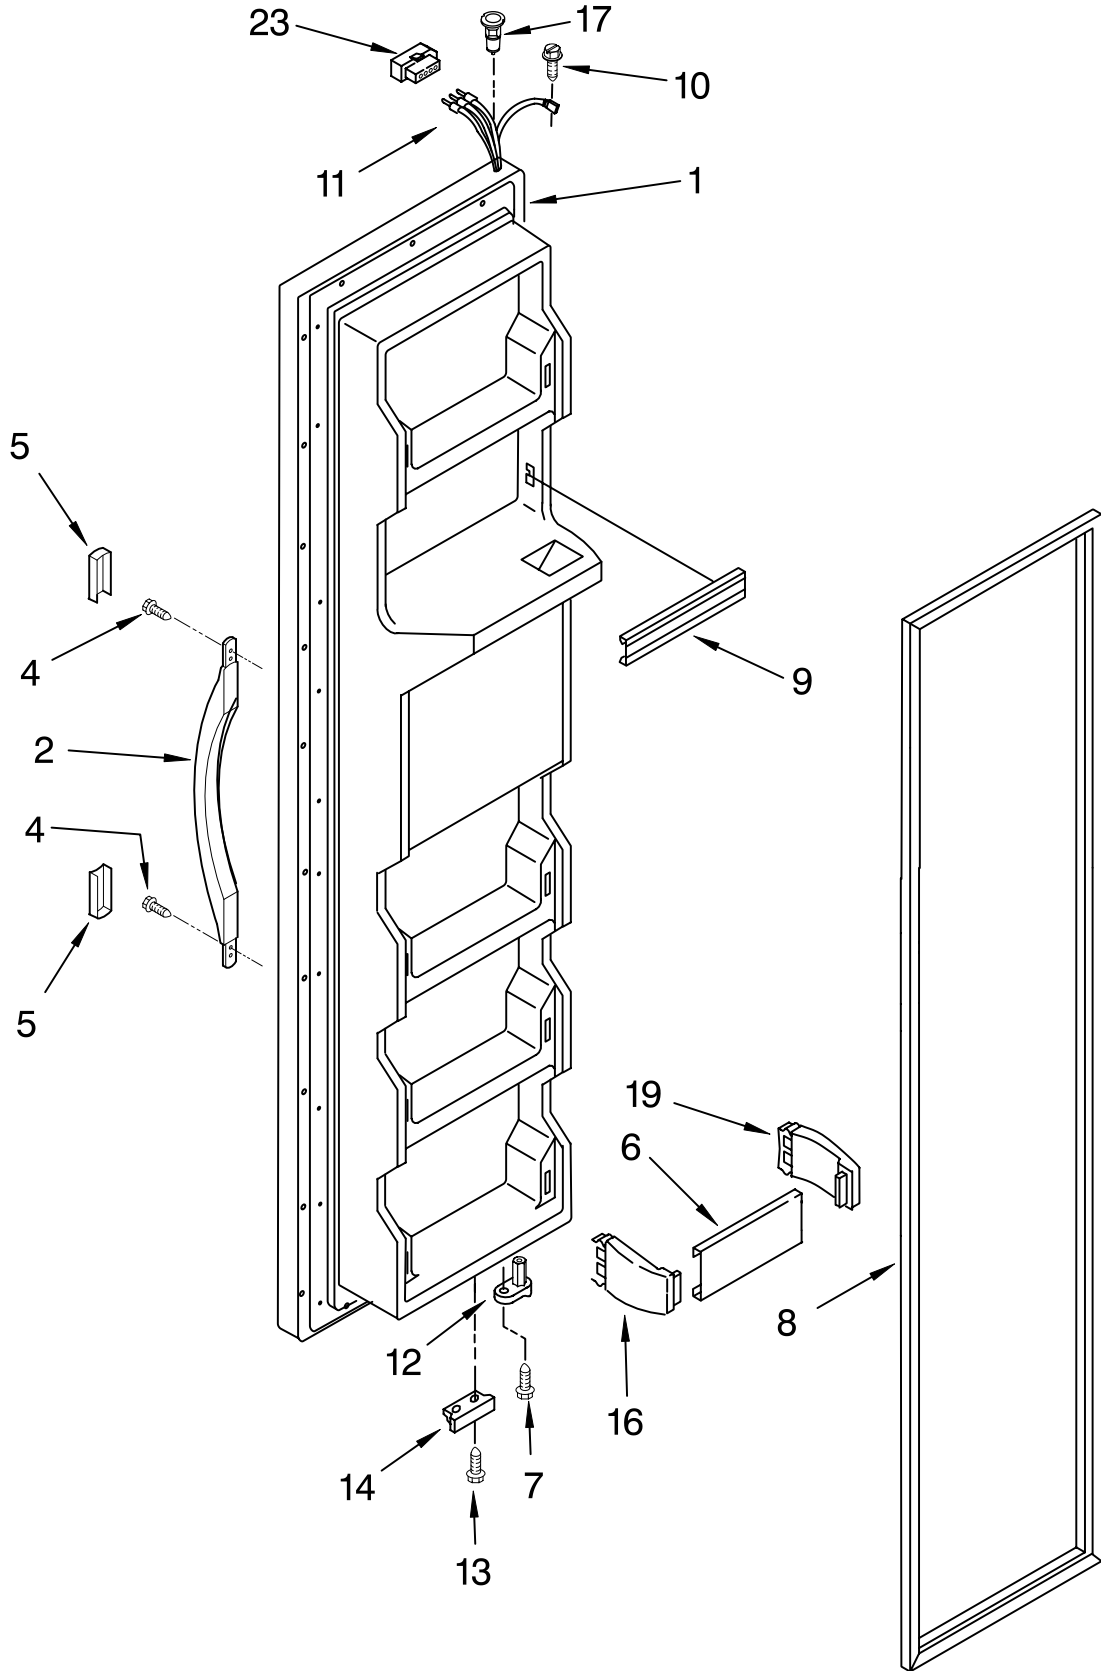

FREEZER DOOR PARTS

For Models: RS25AEXLQ00
(White)

FOR ORDERING INFORMATION REFER TO PARTS PRICE LIST

FREEZER DOOR PARTS

For Models: RS25AEXLQ00

(White)

Illus. No.	Part No.	DESCRIPTION
1		Freezer Door (Includes Item 8 And Dispenser Front Parts)
	2255483W	White
2		Handle, Center
	2186649W	White
4	489491	Screw
5		Extension, Handle
	2193353W	White
6	2195927	Trim, Door (4)
7	3400012	Screw
8	2221303	Door Gasket, Magnetic
9	2209681	Trim, Door Shelf
10	488500	Screw
11	2207214	Wire Harness
12	2182179	Door Closer, Upper Cam
13	489420	Screw
14	2206629	Bracket, Door Stop
16	2195917	End Cap (Left)
17	2182181	Thimble-Top
19	2195916	End Cap (Right)
23	2154473	Connector

FOR ORDERING INFORMATION REFER TO PARTS PRICE LIST