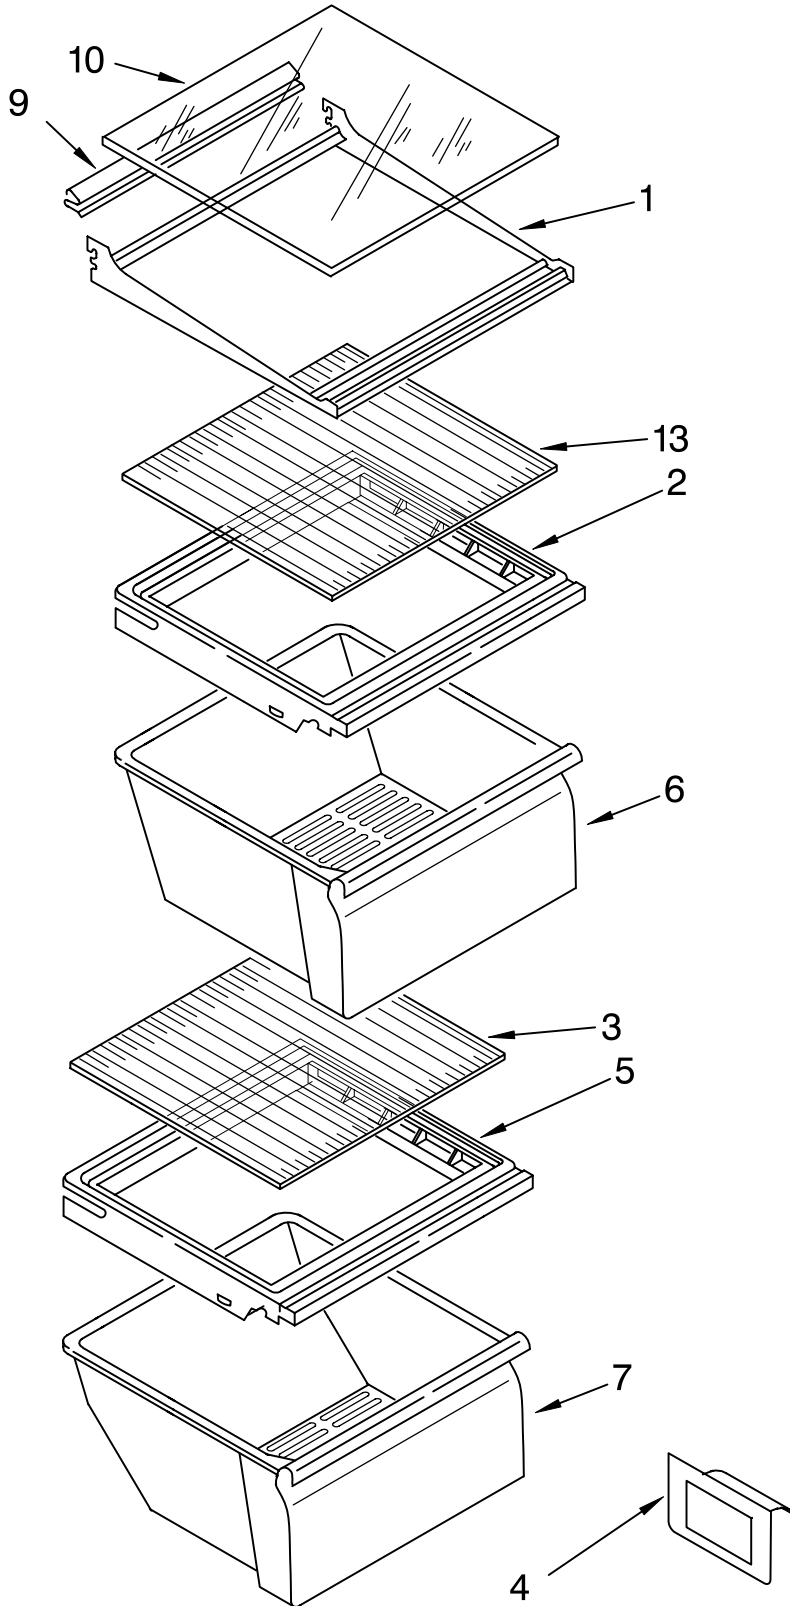

REFRIGERATOR SHELF PARTS

For Models: RS25AEXLQ00
(White)

Illus. No.	Part No.	DESCRIPTION
1	2163572	Shelf, Cantilever (3)
2	2209698	Cover, Crisper
3	2179259	Glass, Cover
4	2179350	Deflector
5	2217039	Cover, Meat Pan
6	2196481	Crisper Pan
7	2196162	Meat Pan
9	1125594	Retainer
10	2177986	Glass (3)
13	2174150	Glass, Cover

FOR ORDERING INFORMATION REFER TO PARTS PRICE LIST