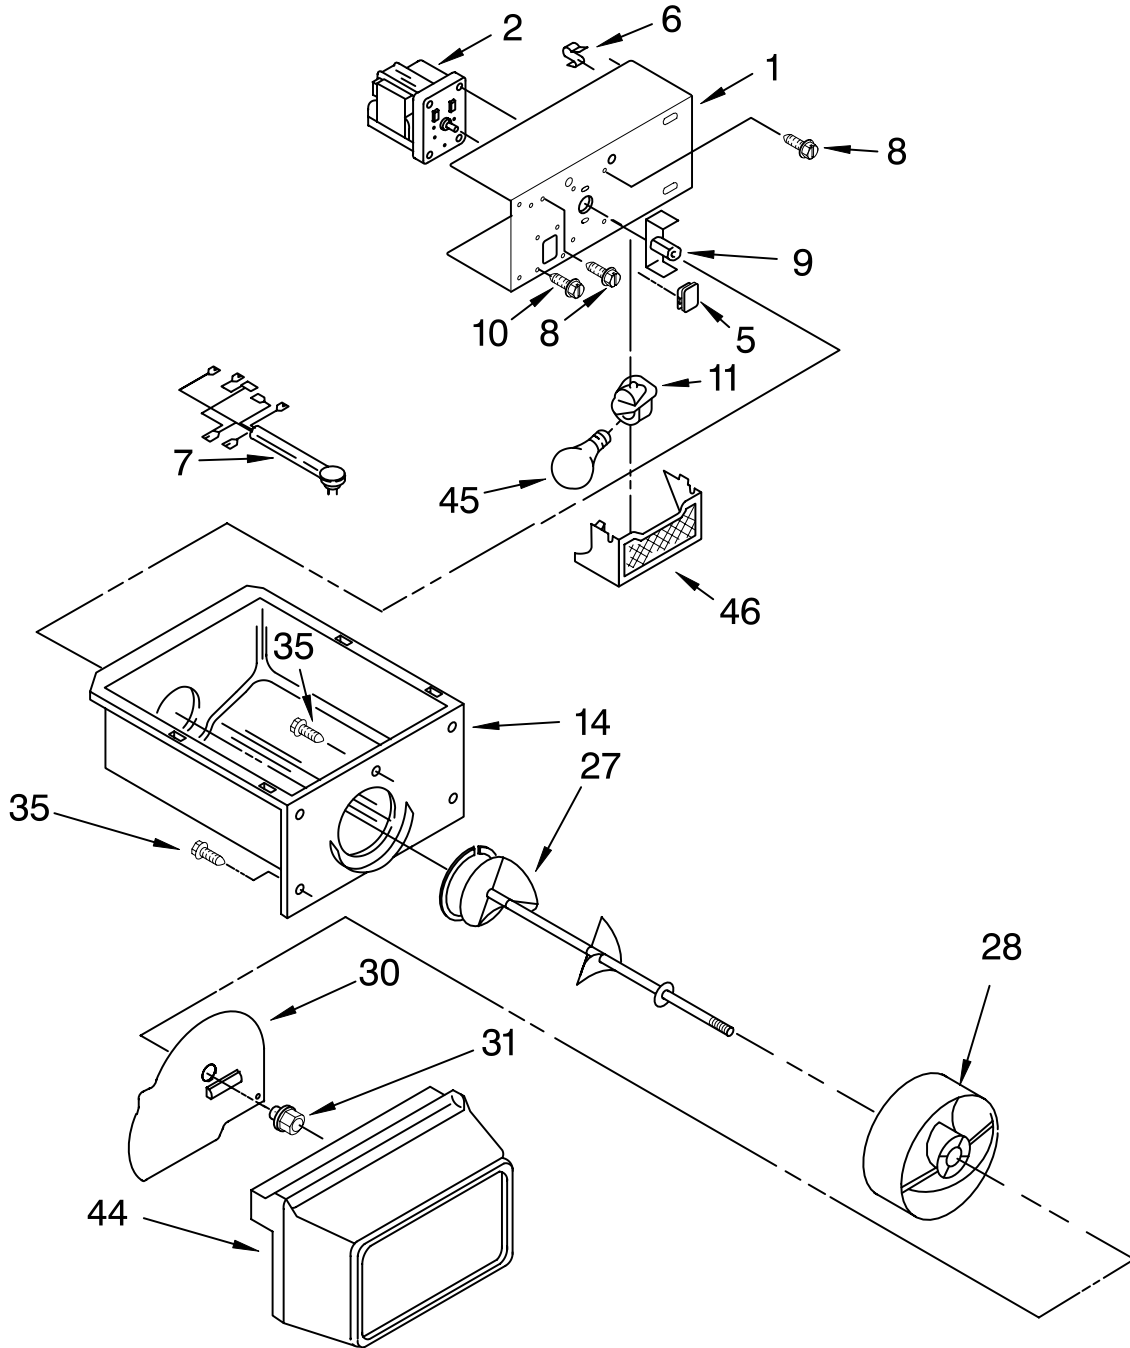

MOTOR AND ICE CONTAINER PARTS

For Models: RS25AEXLQ00
(White)

FOR ORDERING INFORMATION REFER TO PARTS PRICE LIST

MOTOR AND ICE CONTAINER PARTS

For Models: RS25AEXLQ00
(White)

Illus. No.	Part No.	DESCRIPTION
1	2183726	Bracket, Motor
2	2188384	Motor, Dispenser
5	2195013	Plug, Bracket
6	1115374	Clip, Wiring
7	2206500	Wiring Assembly, Ice Dispenser
8	489399	Screw
9	2205716	Coupling, Motor
10	489478	Screw
11	2162085	Socket, Light
14	2196091	Ice Container
27	2196293	Auger
28	2209781	Drum
30	2181722	Floating Baffle
31	946195	Nut, Bearing
35	488886	Screw
44	2174352	Front Cover, Ice Container
45	527949	Light Bulb
46	2171706	Light Lens, Dispenser

FOR ORDERING INFORMATION REFER TO PARTS PRICE LIST