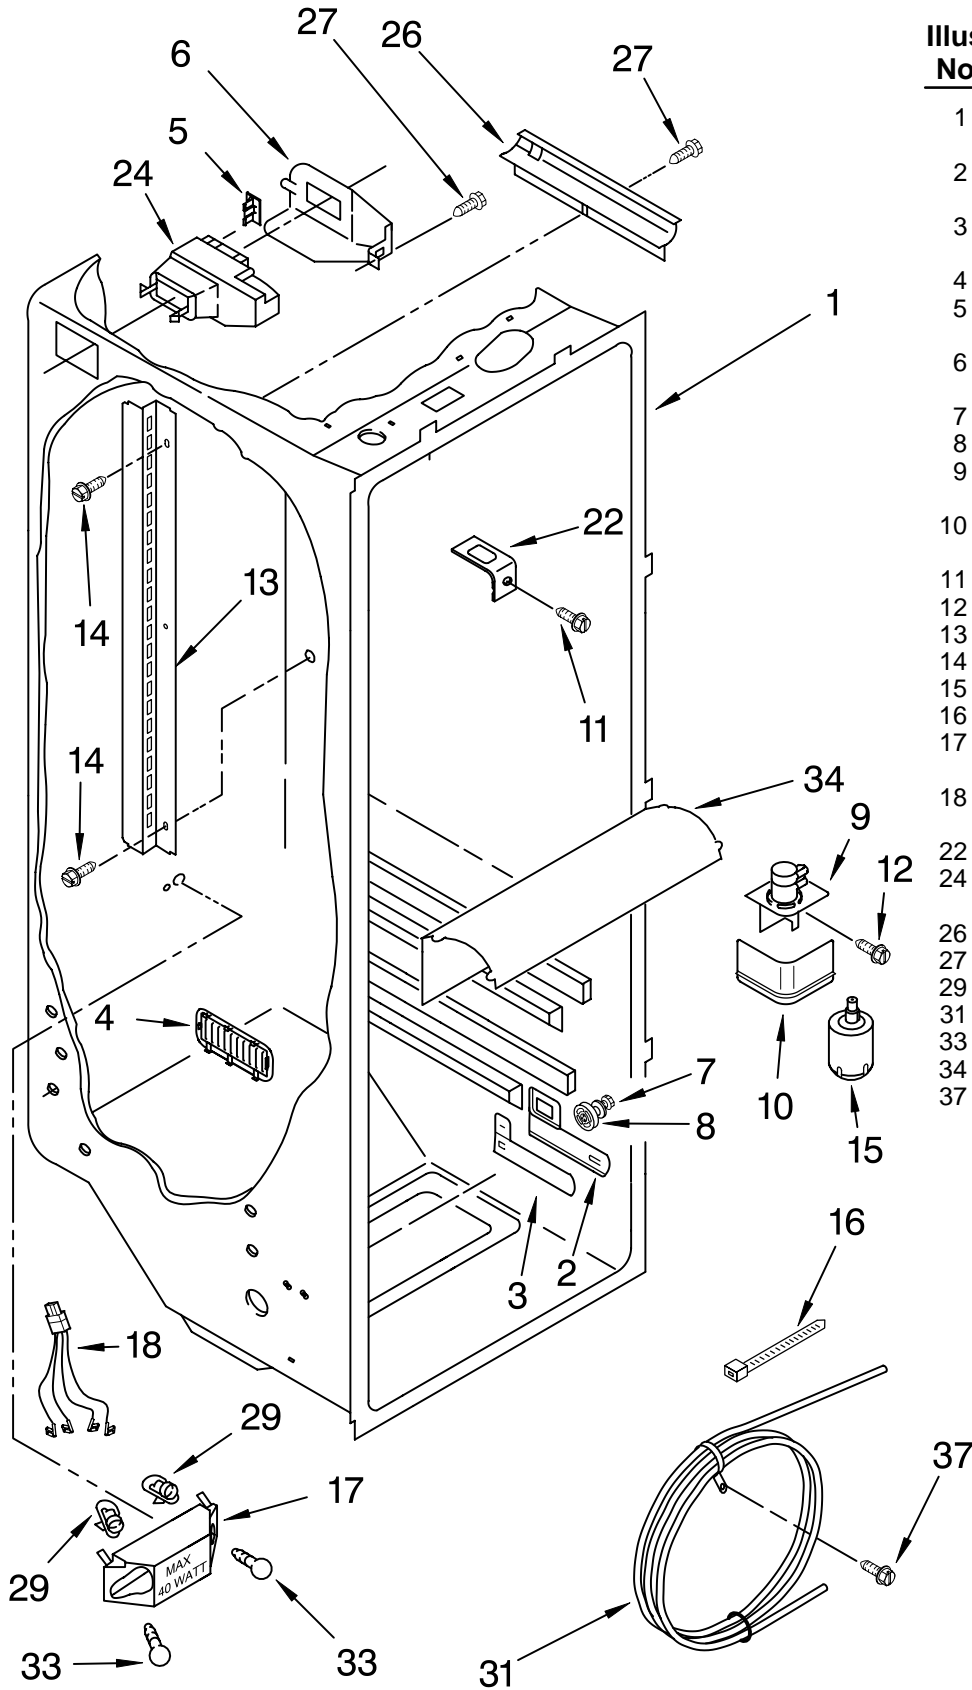

REFRIGERATOR LINER PARTS

For Models: RS25AEXLQ00
(White)

Illus. No.	Part No.	DESCRIPTION
1		Liner (Not A Serviceable Part)
2	2194744	Escutcheon, Meat Pan Control
3	2182757	Slide, Meat Pan Control
4	2182147	Louver
5	2204409	Cover, Air Diffuser
6	2152019	Cover, Air Diffuser
7	3400894	Screw
8	2196485	Stud Assembly
9	2204329	Bracket, Water Filter
10	2204350	Cover, Water Filter
11	489290	Screw (2)
12	488163	Screw
13	2206273	Shelf Ladder
14	487539	Screw
15	2206039	Filter, Water
16	2205813	Strap
17	2256035	Bracket, Dual Crisper Light
18	2256037	Wire Harness, Crisper Light
22	1123919	Bracket Retainer
24	2209753	Air Diffuser Assembly
26	2150331	Cover, Conduit
27	486298	Screw
29	2162085	Socket
31	2196171	Reservoir
33	527949	Light Bulb
34	2209769	Light Lens
37	488280	Screw (2)

FOR ORDERING INFORMATION REFER TO PARTS PRICE LIST