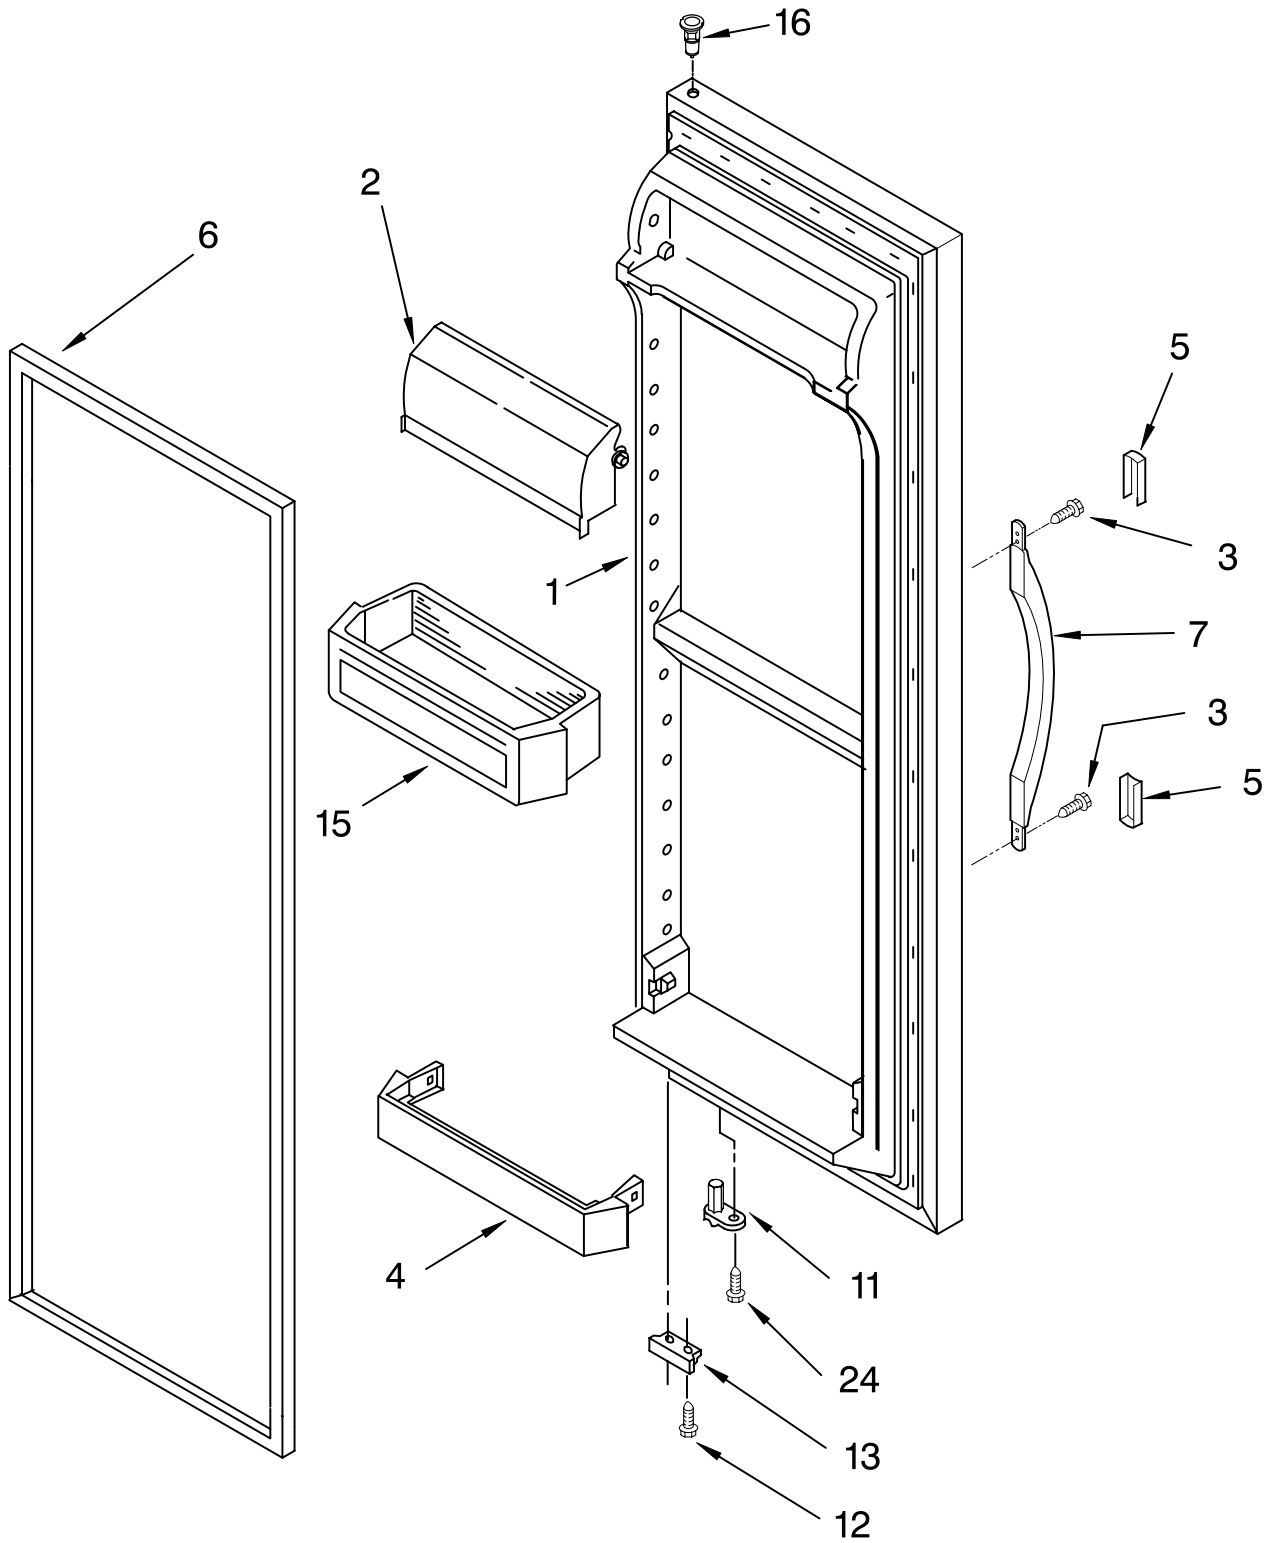

REFRIGERATOR DOOR PARTS

For Models: RS25AEXLQ00
(White)

FOR ORDERING INFORMATION REFER TO PARTS PRICE LIST

REFRIGERATOR DOOR PARTS

For Models: RS25AEXLQ00
(White)

Illus. No.	Part No.	DESCRIPTION
1		Refrigerator Door (Includes Item 6)
	2206825W	White
2	2177105	Door, Compartment
3	489491	Screw
4	2177962	Trivet
5		Extension, Handle
	2193353W	White
6	2221302	Door Gasket, Magnetic
7		Handle, Center
	2186649W	White
11	2182178	Door Closer, Upper Cam
12	489420	Screw
13	2206629	Bracket, Door Stop
15	2187172	Door Bin (3)
16	2182180	Thimble, Top
24	3400012	Screw

FOR ORDERING INFORMATION REFER TO PARTS PRICE LIST