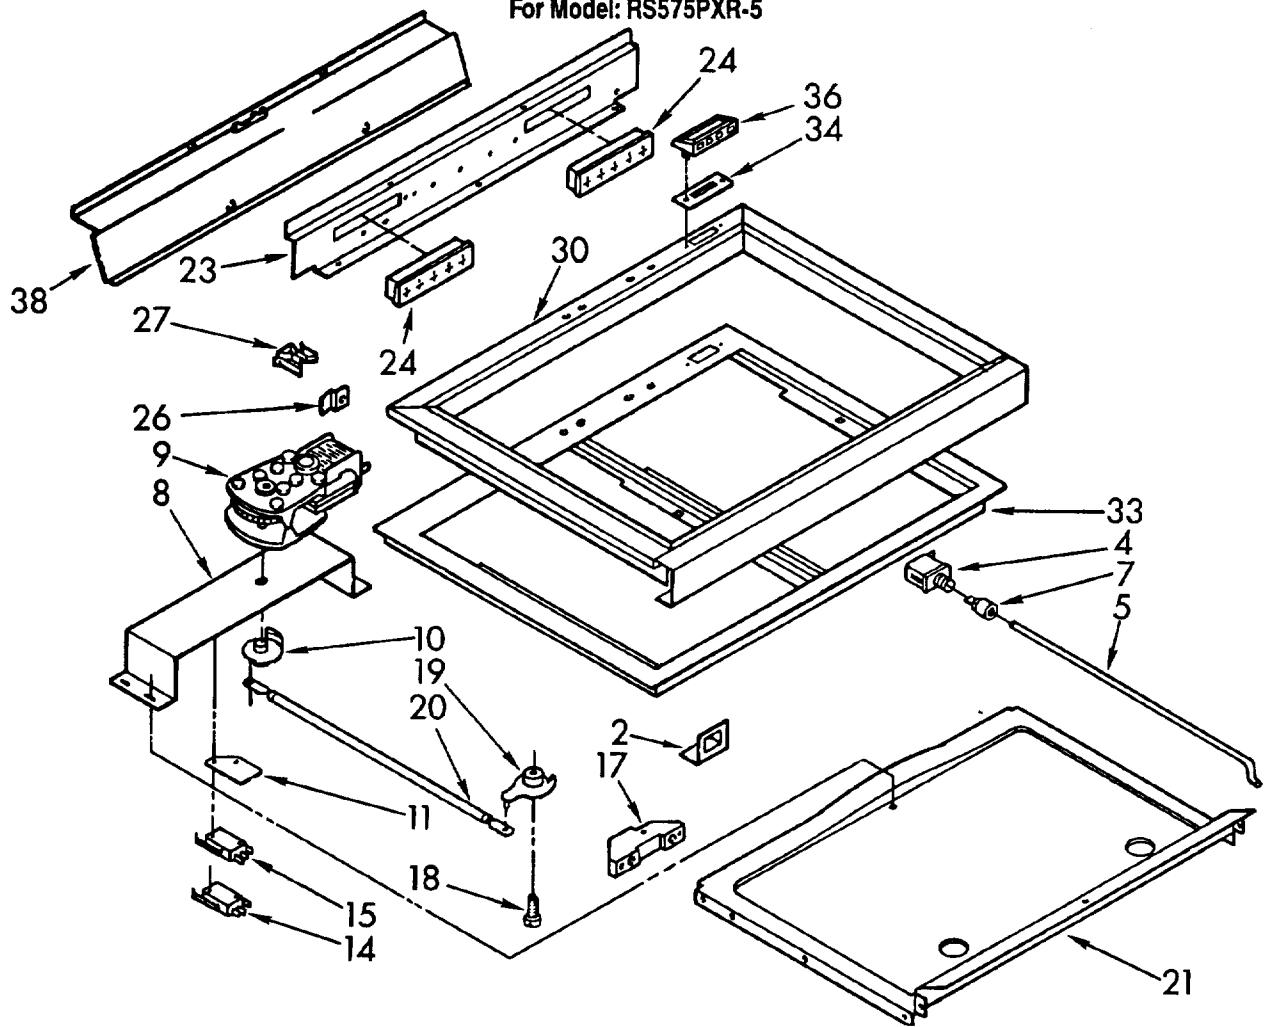

COOKTOP PARTS

For Model: RS575PXR-5

FOR ORDERING INFORMATION REFER TO PARTS PRICE LIST