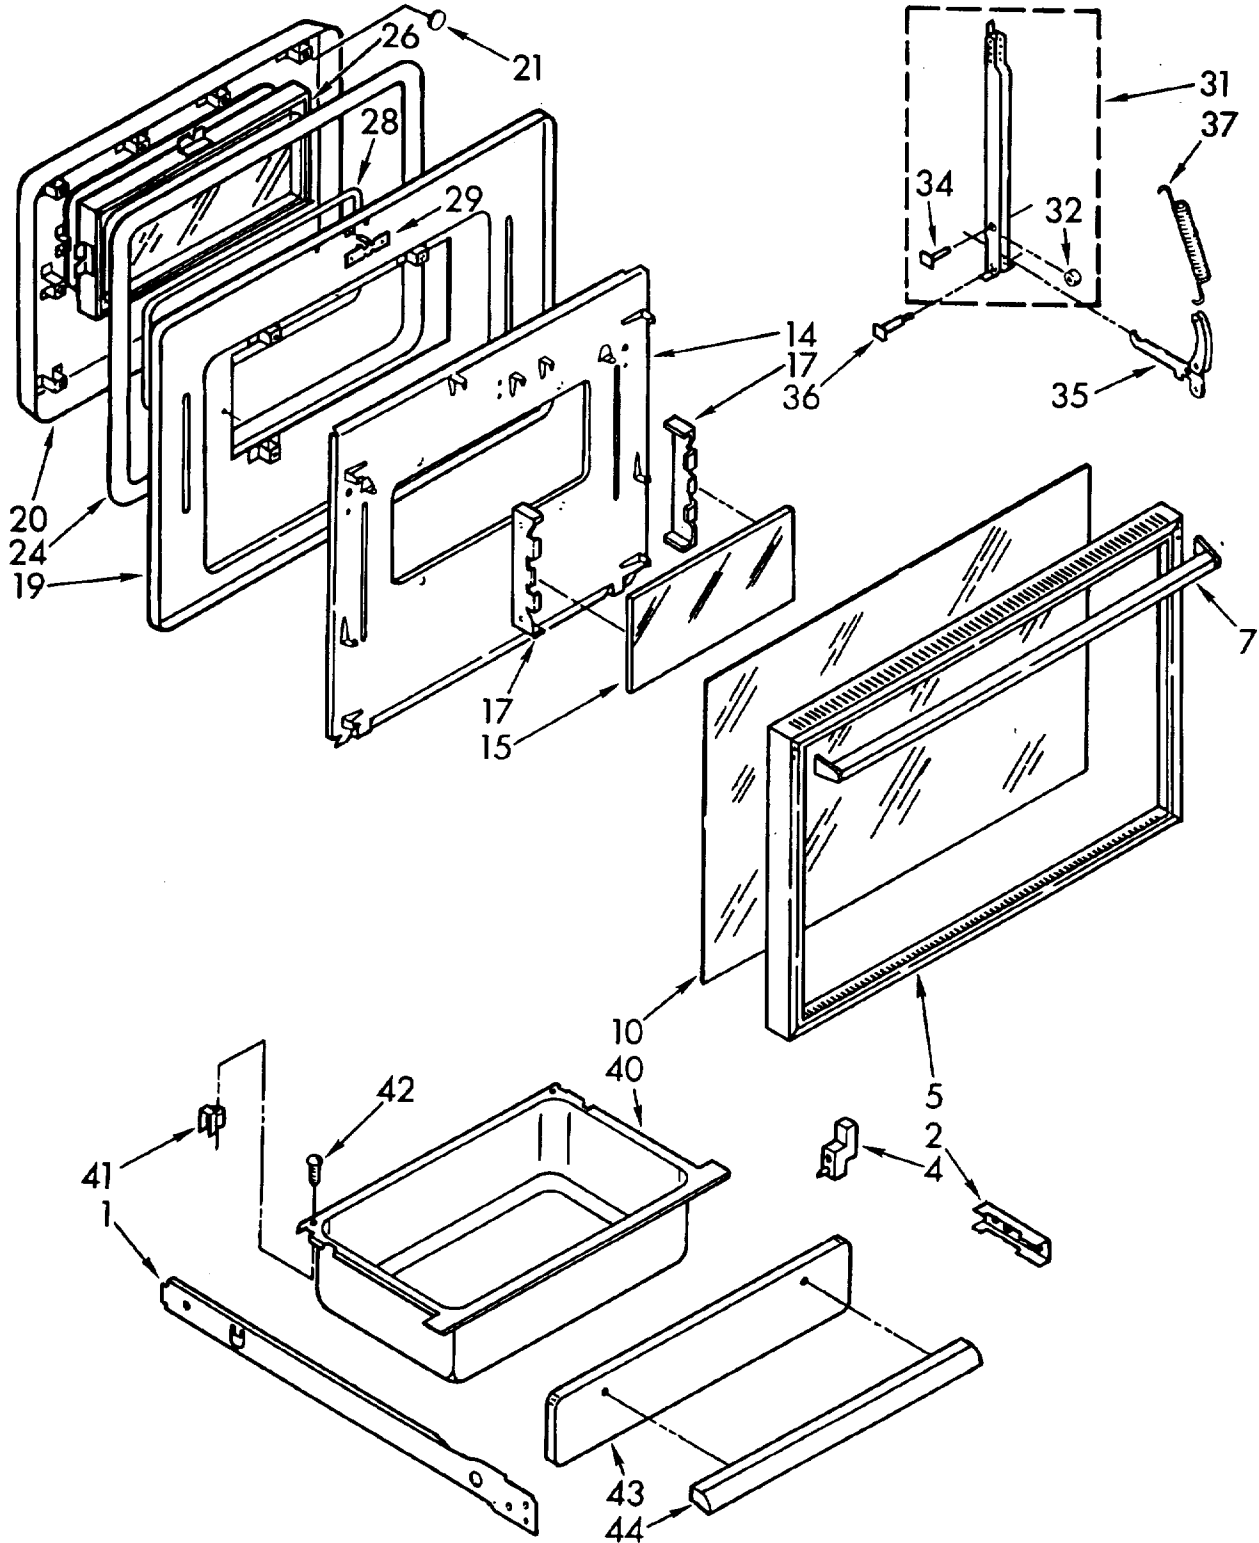

DOOR AND DRAWER PARTS

For Model: RS575PXR-5

FOR ORDERING INFORMATION REFER TO PARTS PRICE LIST