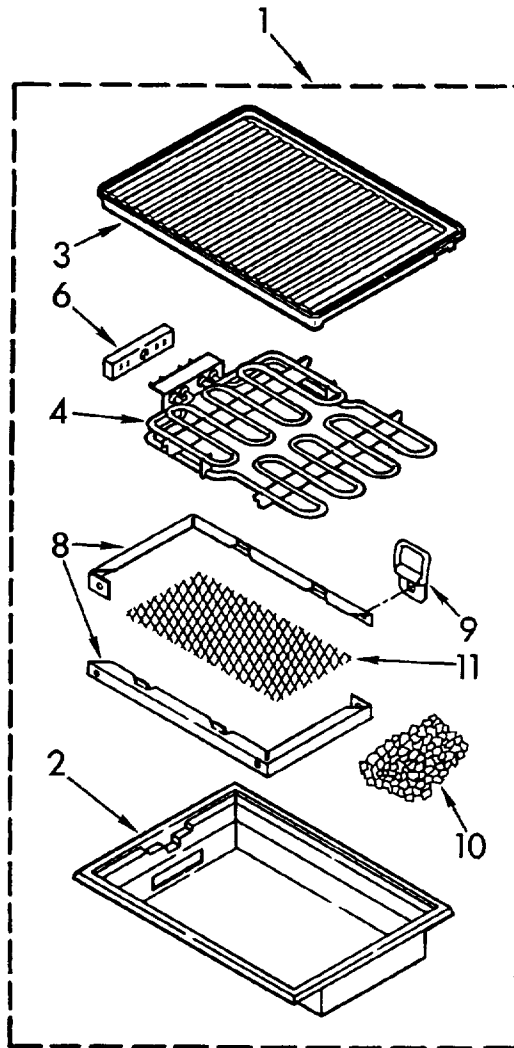

GRILLE MODULE KIT RCK891-2 (816531)

For Model: RS575PXR-5

FOR ORDERING INFORMATION REFER TO PARTS PRICE LIST