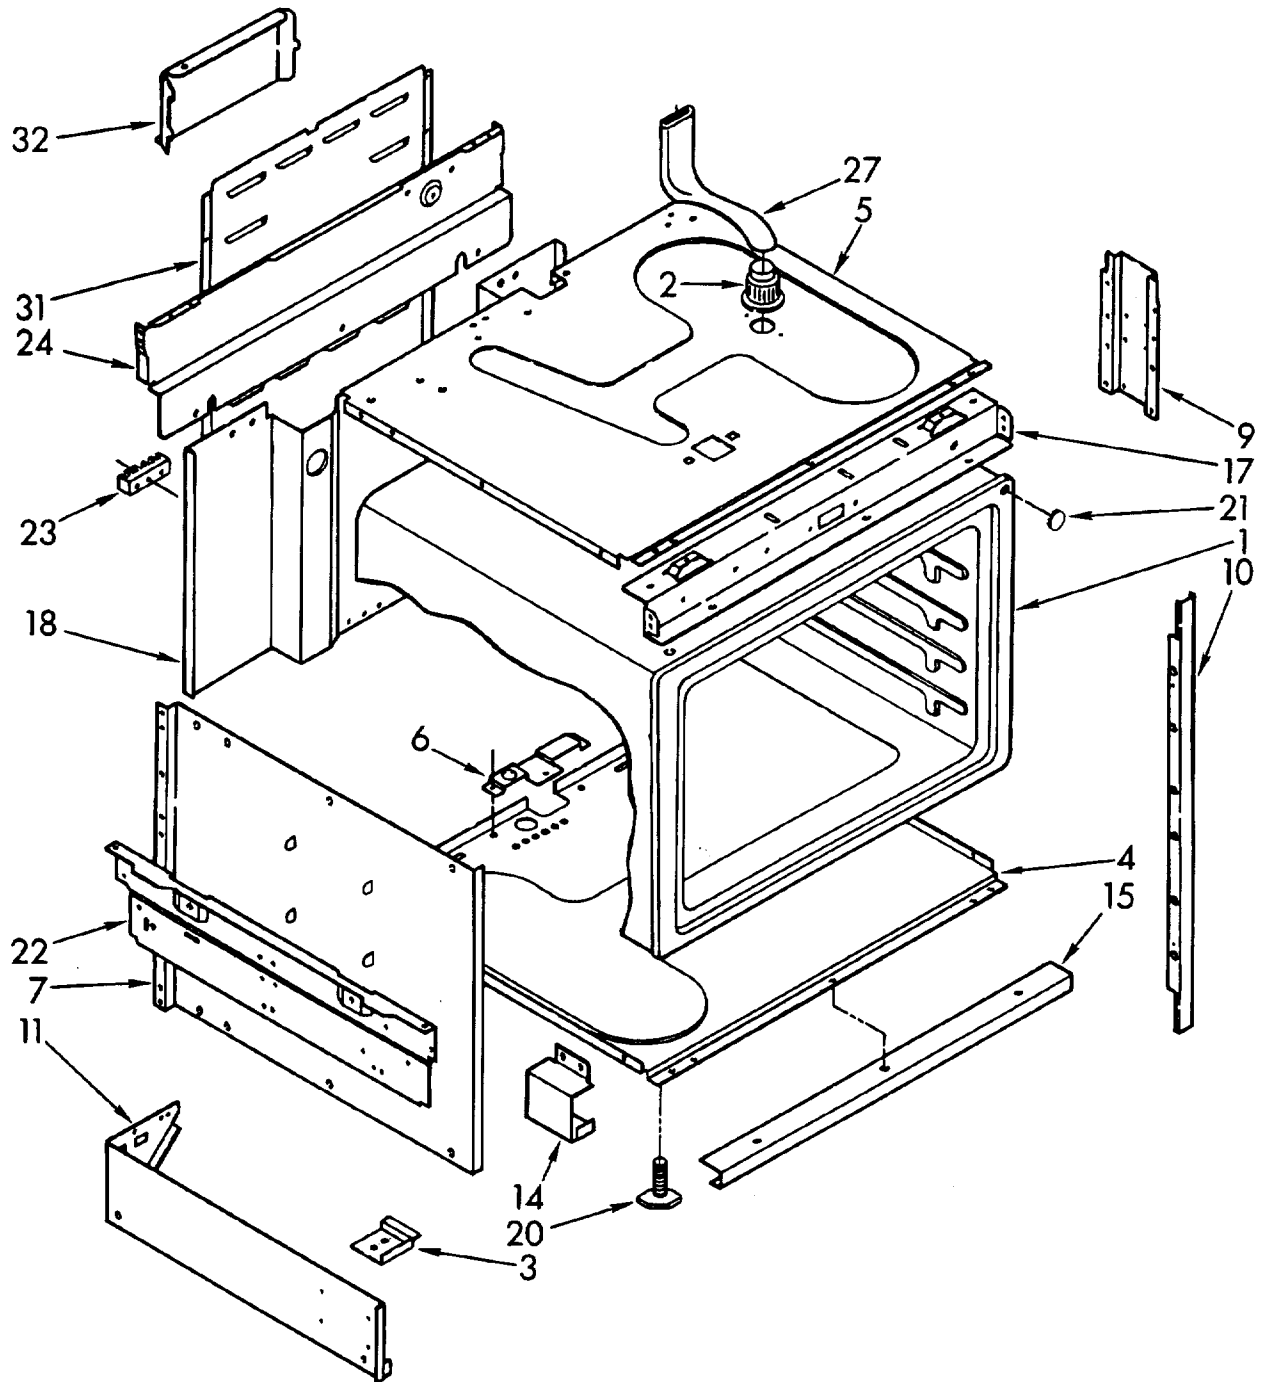

OVEN PARTS

For Model: RS575PXR-5

FOR ORDERING INFORMATION REFER TO PARTS PRICE LIST