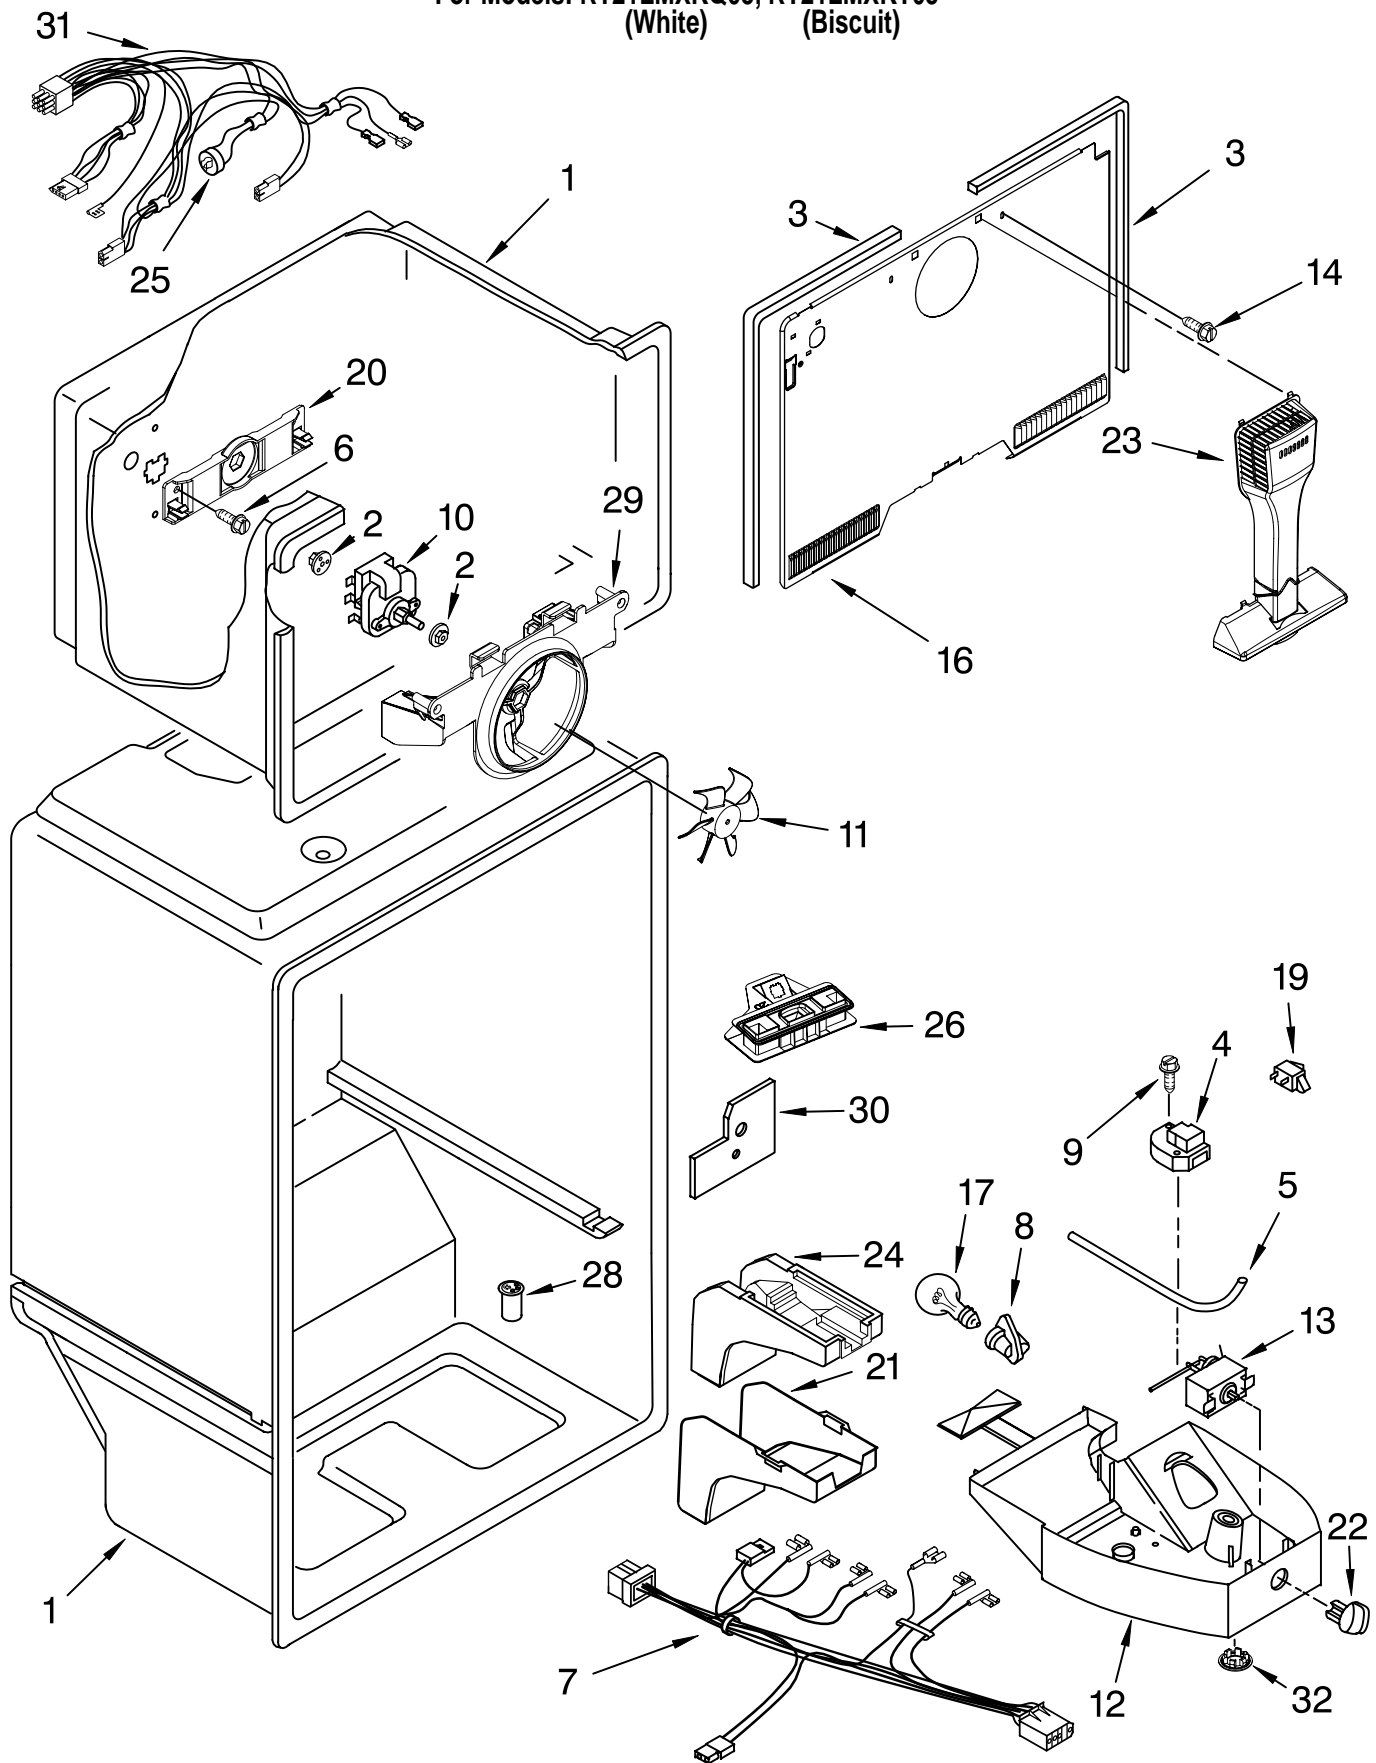

LINER PARTS

For Models: RT21LMXKQ05, RT21LMXKT05
(White) (Biscuit)

FOR ORDERING INFORMATION REFER TO PARTS PRICE LIST

LINER PARTS

For Models: RT21LMXKQ05, RT21LMXKT05
(White) (Biscuit)

Illus. No.	Part No.	DESCRIPTION
1		Liner (Not a Serviceable Part)
2	2197380	Grommet (2)
3	2254360	Gasket, Evaporator Cover (2)
4	2314156	Defrost Timer
5	2204640	Thermostat, Tube Barrier
6	488208	Screw
7	2187885	Wire Assembly, Control Box
8	2162085	Socket, Light
9	98129	Screw
10	2214986	Fan Motor
11	2163777	Fan Blade
12	2218381	Control Box
13	2225460	Thermostat Assy.
14	489478	Screw
16	2254263	Cover, Evaporator
17	2160708	Light Bulb
19	1118894	Switch, Rocker Arm
20	2254454	Bracket Evap. Fan, Rear
21	2176281	Cover, Air Diffuser
22	2202885	Knob, Thermostat
23	2254354	Air Tower
24	2189452	Air Diffuser, Bottom
25	2314158	Defrost, BI-Metal
26	2212439	Air Separator Assembly
28	2210509	Valve-Tube, Body
29	2254453	Bracket, Fan Motor
30	2204639	Shield, Heat
31	2310043	Wire Assembly Freezer Compartment (Includes Item 25)
32	940014	Hole Plug, Control Box

FOR ORDERING INFORMATION REFER TO PARTS PRICE LIST