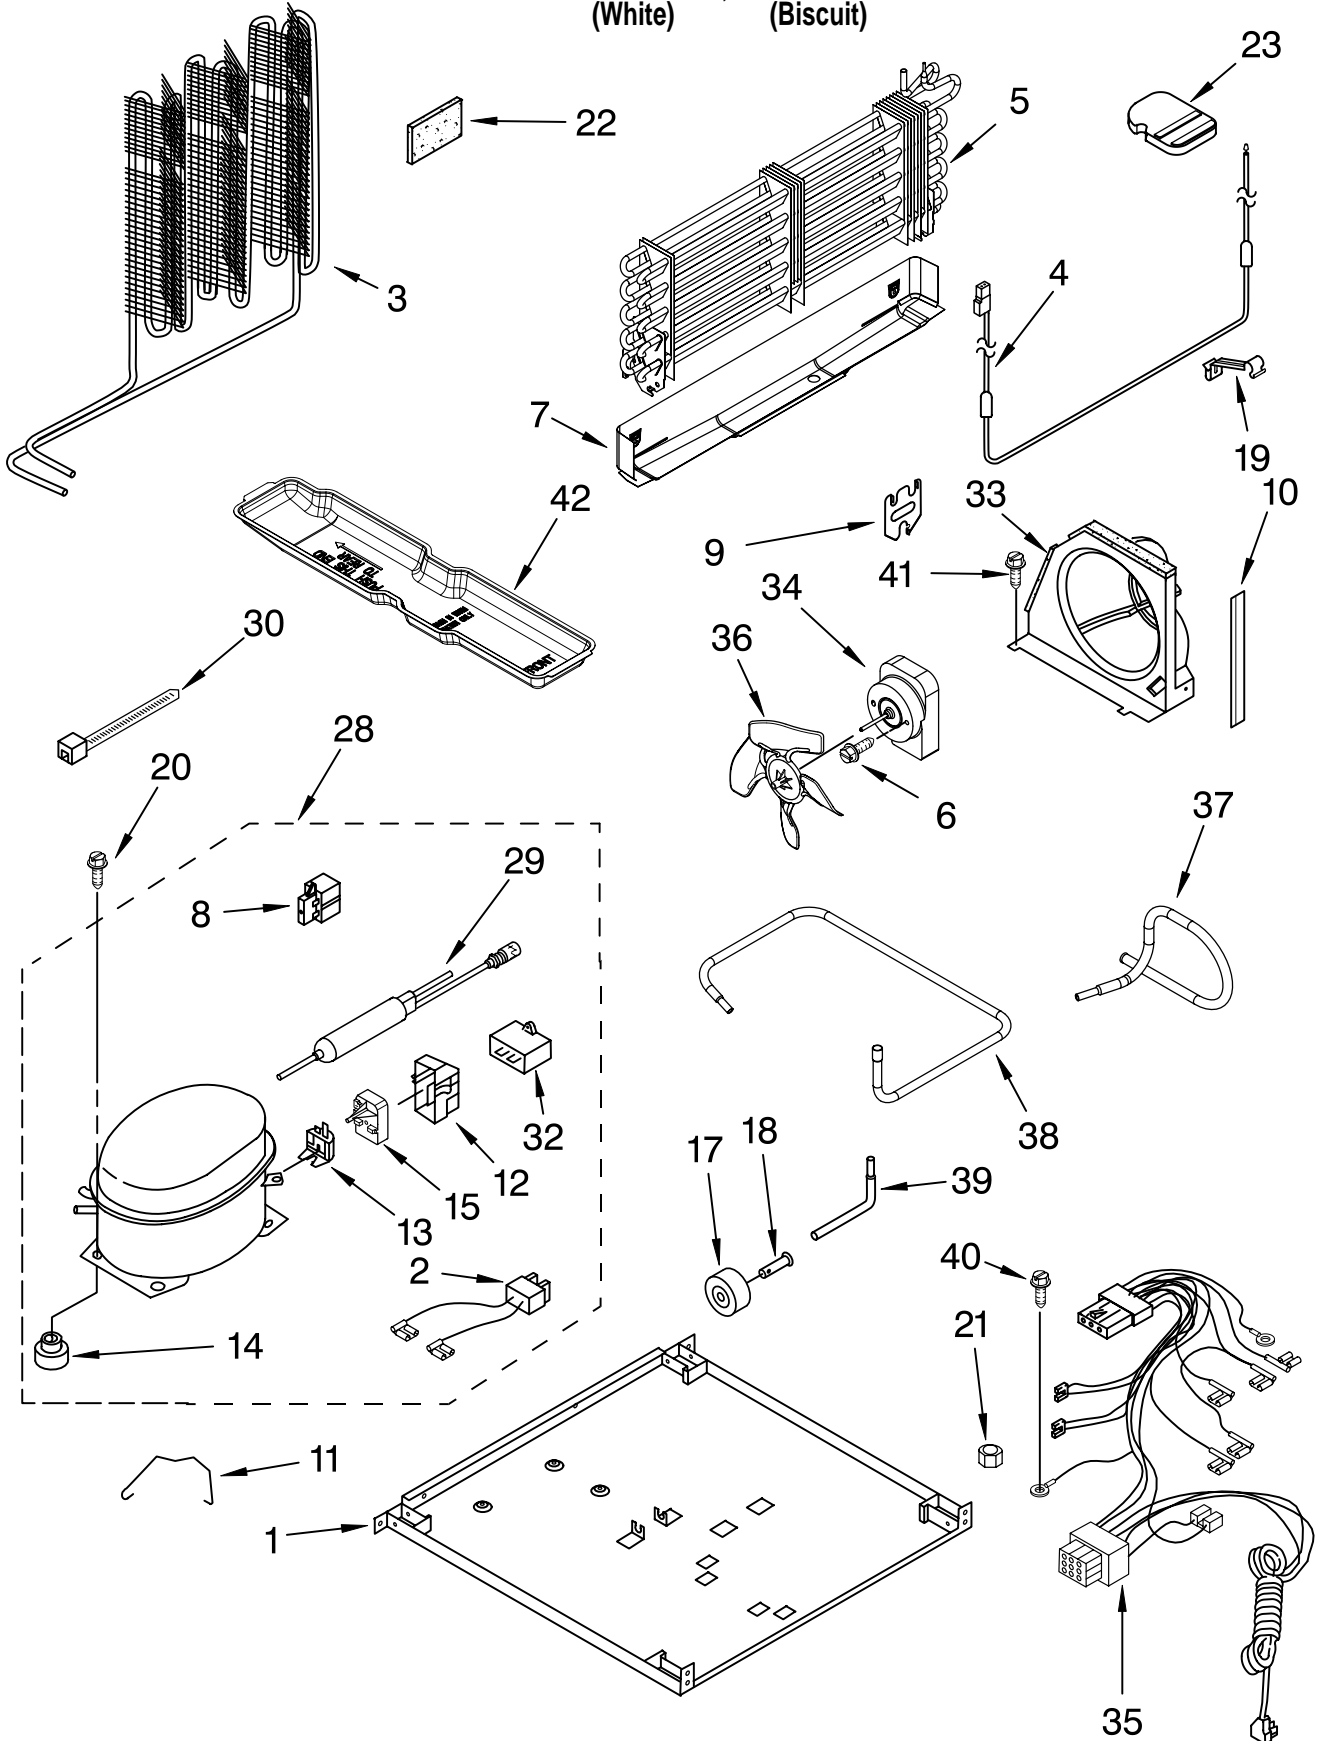

UNIT PARTS

For Models: RT21LMXKQ05, RT21LMXKT05
(White) (Biscuit)

FOR ORDERING INFORMATION REFER TO PARTS PRICE LIST

UNIT PARTS

For Models: RT21LMXKQ05, RT21LMXKT05
(White) (Biscuit)

Illus. No.	Part No.	DESCRIPTION	Illus. No.	Part No.	DESCRIPTION	Illus. No.	Part No.	DESCRIPTION
1	2225596	Plate, Unit Mounting	18	2221797	Rivet	Following Parts Not Illustrated and Optional Parts Not Included		
2	4387765	Wire Assembly (Service Only)	19	2182338	Clip, Heater			
3	2214960	Condenser	20	489373	Screw			
4	2314157	Heater, Defrost	21		Nut (Not Serviced)		978025	Valve, Access (1/4")
5	2221761	Evaporator Assy.	22	2169104	Insulation, Sound Dampening		978026	Valve, Access (5/16")
6	8533859	Screw	23	2201185	Support Block		978027	Valve, Access (3/8")
7	2254295	Drain Pan	28	2225833	Compressor (Includes Items 2,8,12,13,14, 29 & 32)		978028	Valve, Access (1/2")
8	2183454	Relay (Service Only)			(Also Order 482801 Installation Kit & 876765 Tube Kit)		978029	Valve, Access (5/8")
9	2176301	Bracket, Heater	29		Drier		978030	Valve, Access (3/4")
10	2300638	Extension, Air Baffle		2199167	Production		876764	Valve, Access (3/16")
11	2255113	Strap		4387019	Service	REFRIGERANT CHARGE		
12	4387731	Cover (Service Only)	30	2155774	Clamp			
13	4390624	Overload (Service Only)	32		Capacitor			
14		Grommet (4)		2169373	Production			
	1100826	Production		1118576	Service			
	4387558	Service	33	2302249	Air Baffle			
15	2225785	Start-Device Combination (Start Relay and Overload for Production Compressor Only)	34	2188874	Motor, Condenser			4.0 Ozs. (R134A)
			35	2187382	Wire Assembly Unit			
			36	2225834	Fan Blade			
17	2150304	Roller (2)	37	2225564	Tube, Discharge			
			38	2225565	Tube, Suction			
			39	2154109	Tube, Process			
			40	488500	Screw			
			41	3400518	Screw			
			42	2300635	Tray, Evaporator			

FOR ORDERING INFORMATION REFER TO PARTS PRICE LIST