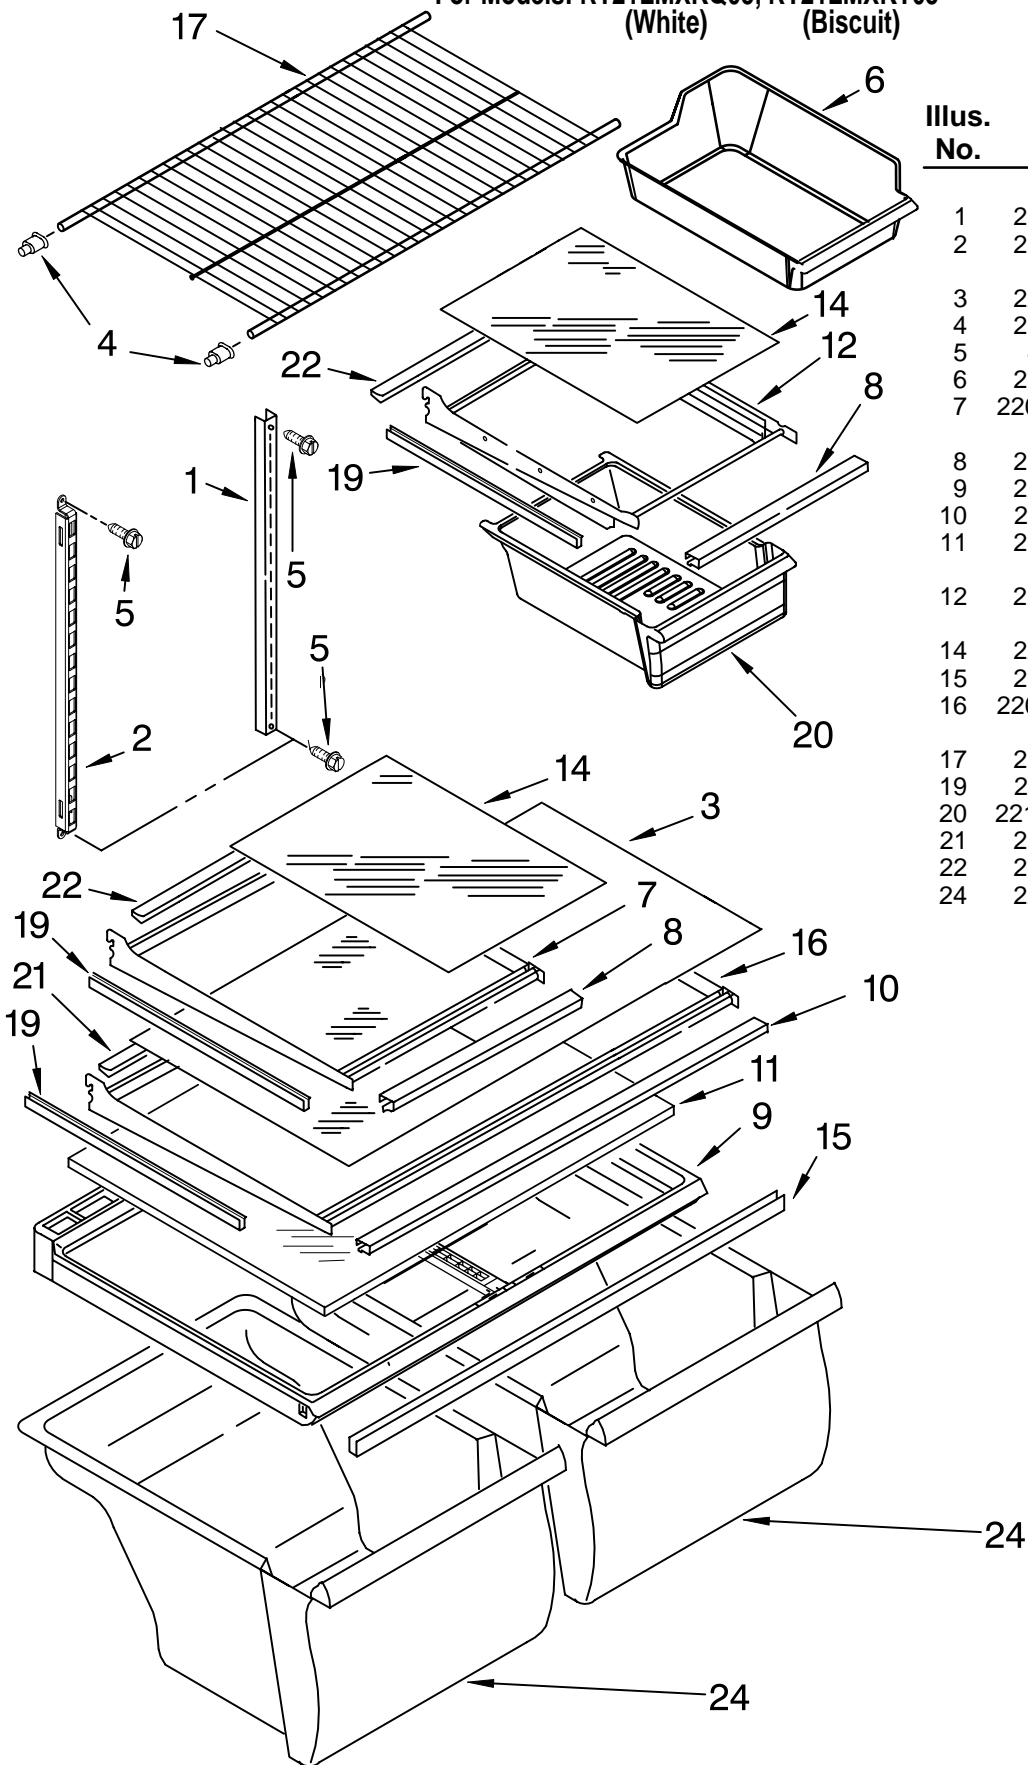

SHELF PARTS

For Models: RT21LMXKQ05, RT21LMXKT05
(White) (Biscuit)

Illus. No.	Part No.	DESCRIPTION

1	2210522	Shelf, Ladder (2)
2	2300520	Shelf, Ladder Center
3	2200988	Glass, Full Shelf
4	2163762	Cup, Shelf Mtg.
5	489478	Screw
6	2254352	Pan, Ice
7	2201102E	Shelf, Cantilever
8	2188685	Trim, Shelf Front
9	2210524	Crisper Cover
10	2188691	Trim, Shelf Front
11	2210573	Insert, Crisper Cover
12	2201106	Pan Shelf, Cantilever
14	2200987	Glass, Shelf
15	2163832	Crisper Support
16	2201104E	Shelf, Full Cantilever
17	2189454	Shelf, Freezer
19	2188711	Trim, Shelf Side
20	2218132K	Pan, Meat
21	2188689	Trim, Shelf Rear
22	2188687	Trim, Shelf Rear
24	2218124	Crisper Pan

FOR ORDERING INFORMATION REFER TO PARTS PRICE LIST