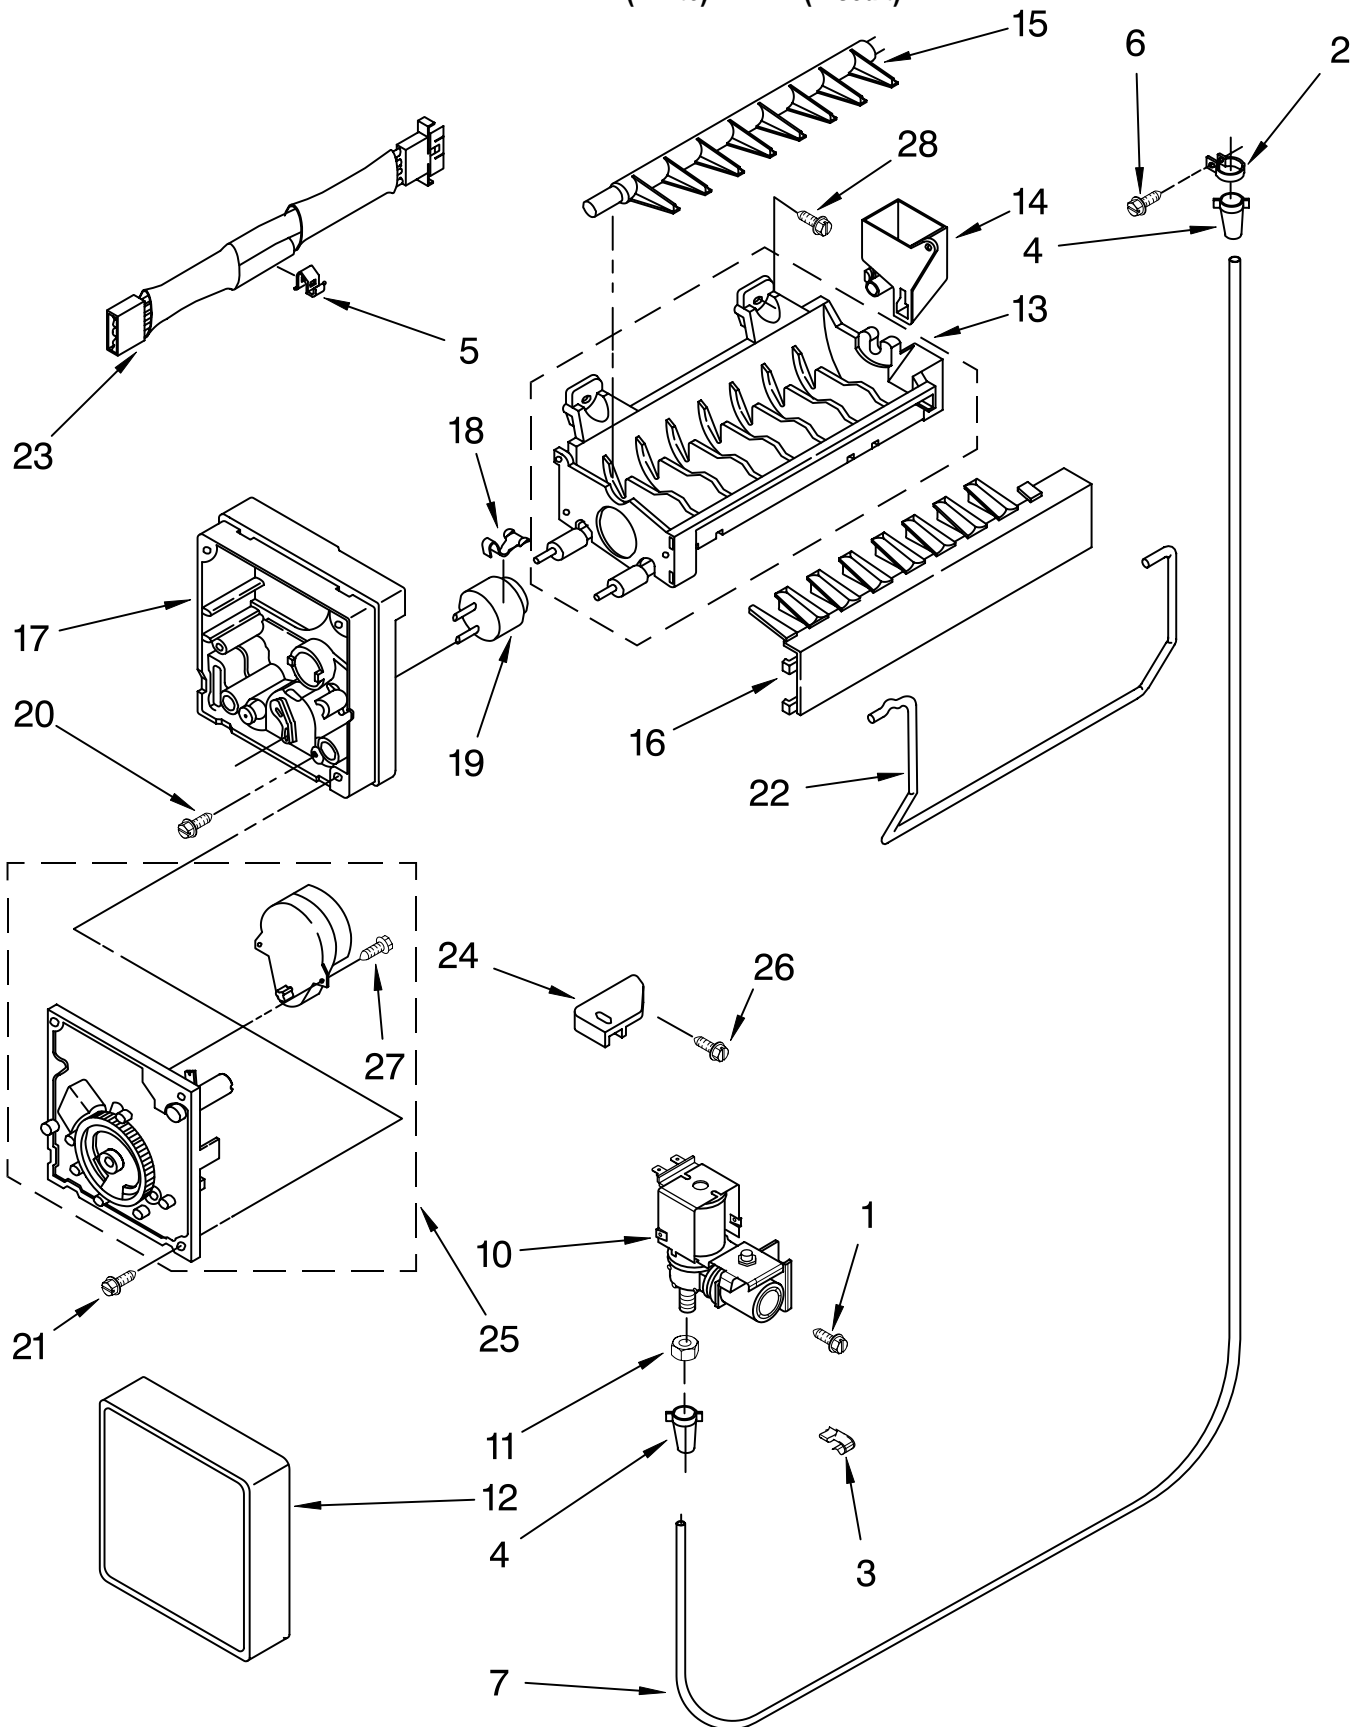

ICEMAKER PARTS

For Models: RT21LMXKQ05, RT21LMXKT05
(White) (Biscuit)

FOR ORDERING INFORMATION REFER TO PARTS PRICE LIST

ICEMAKER PARTS

For Models: RT21LMXKQ05, RT21LMXKT05
(White) (Biscuit)

Illus. No.	Part No.	DESCRIPTION
1	489464	Screw
2	488878	Tube, Clamp
3	2210495	Clip, Water Valve
4	2181939	Insert, Tube
5	628379	Clip, Fuse
6	488886	Screw
7	2181943	Tube Water
10	2188782	Valve Solenoid
11	627018	Nut Compression
12	2210484	Cover
13	628228	Mold & Heater Assembly (Also Order 542638 Silicone Grease)
14	628356	Cup, Water Fill
15	2194711	Ejector
16	2182124	Ice Striper
17	2194712	Support
18	627796	Retainer Thermostat
19	627985	Thermostat (Also Order 542369 Cement Alumilastic)
20	8533917	Screw
21	489276	Screw
22	627792	Shut Off Arm
23	2187464	Harness, Wiring
24	628320	Bracket
25	628399	Module Assembly (Includes Item 27)
26	489478	Screw
27	489136	Screw, 3-24 x 23/64
28	488208	Screw
100	4317943	Icemaker, Complete Assembly