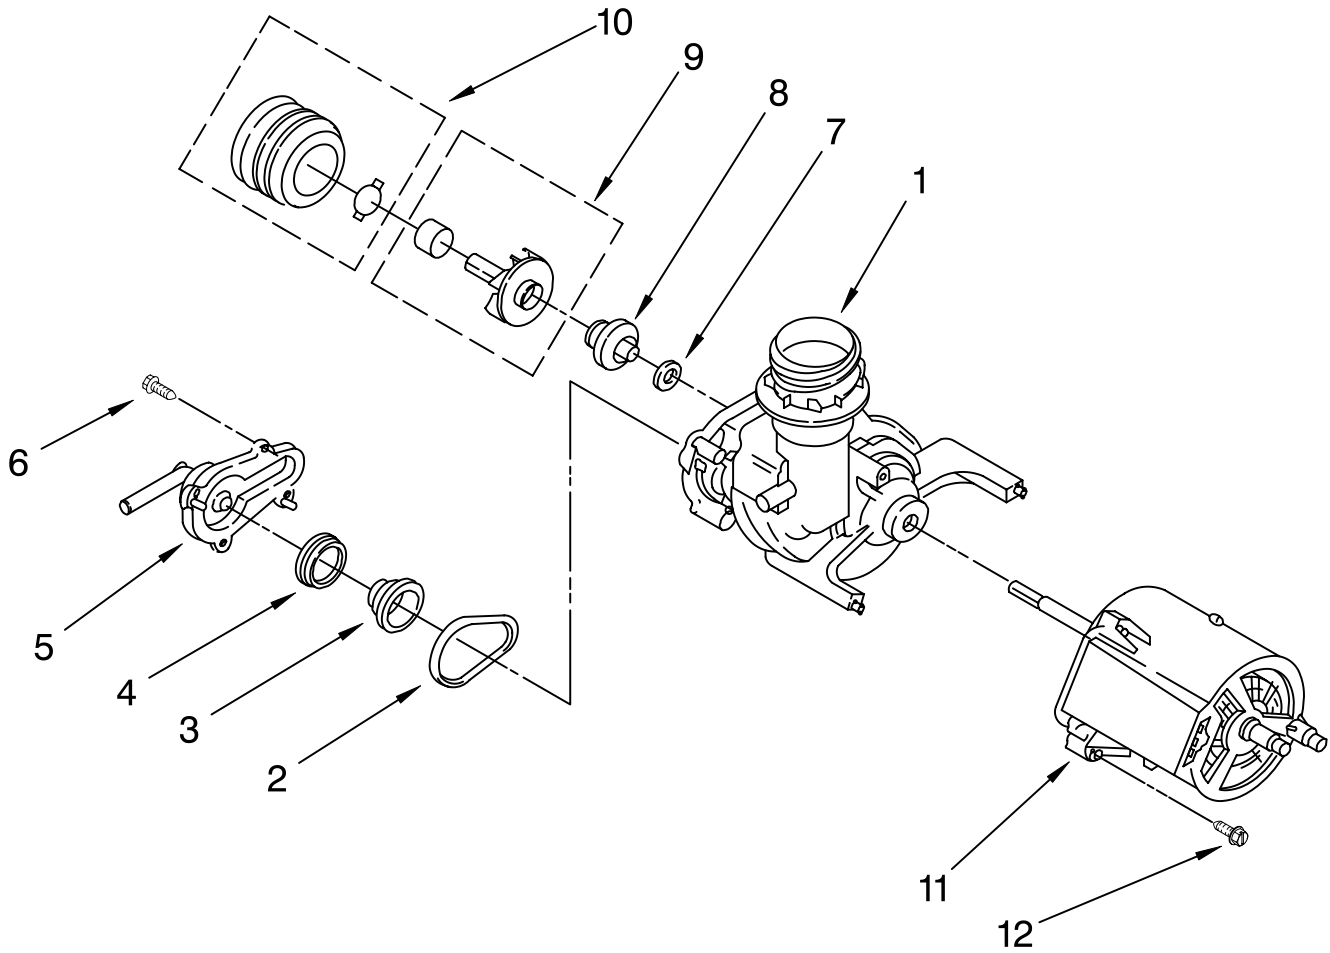

PUMP AND MOTOR PARTS

For Models: RUD4000MB0, RUD4000MQ0
(Black) (White)

Illus. No.	Part No.	DESCRIPTION
1	3369011	Housing Assembly
2	3369031	Seal, Drain Cover
3	3369028	Diaphragm
4	3369029	Ring, Diaphragm
5	3369030	Cover, Drain Valve
6	3368921	Screw (4)
7	3369020	Seal Seat
8	3374028	Seal Head
9	3369013	Impeller & Bearing Assembly
10	3369012	Disk & Mount Assembly
11	8283457	Motor
12	3368922	Screw (3)

FOR ORDERING INFORMATION REFER TO PARTS PRICE LIST