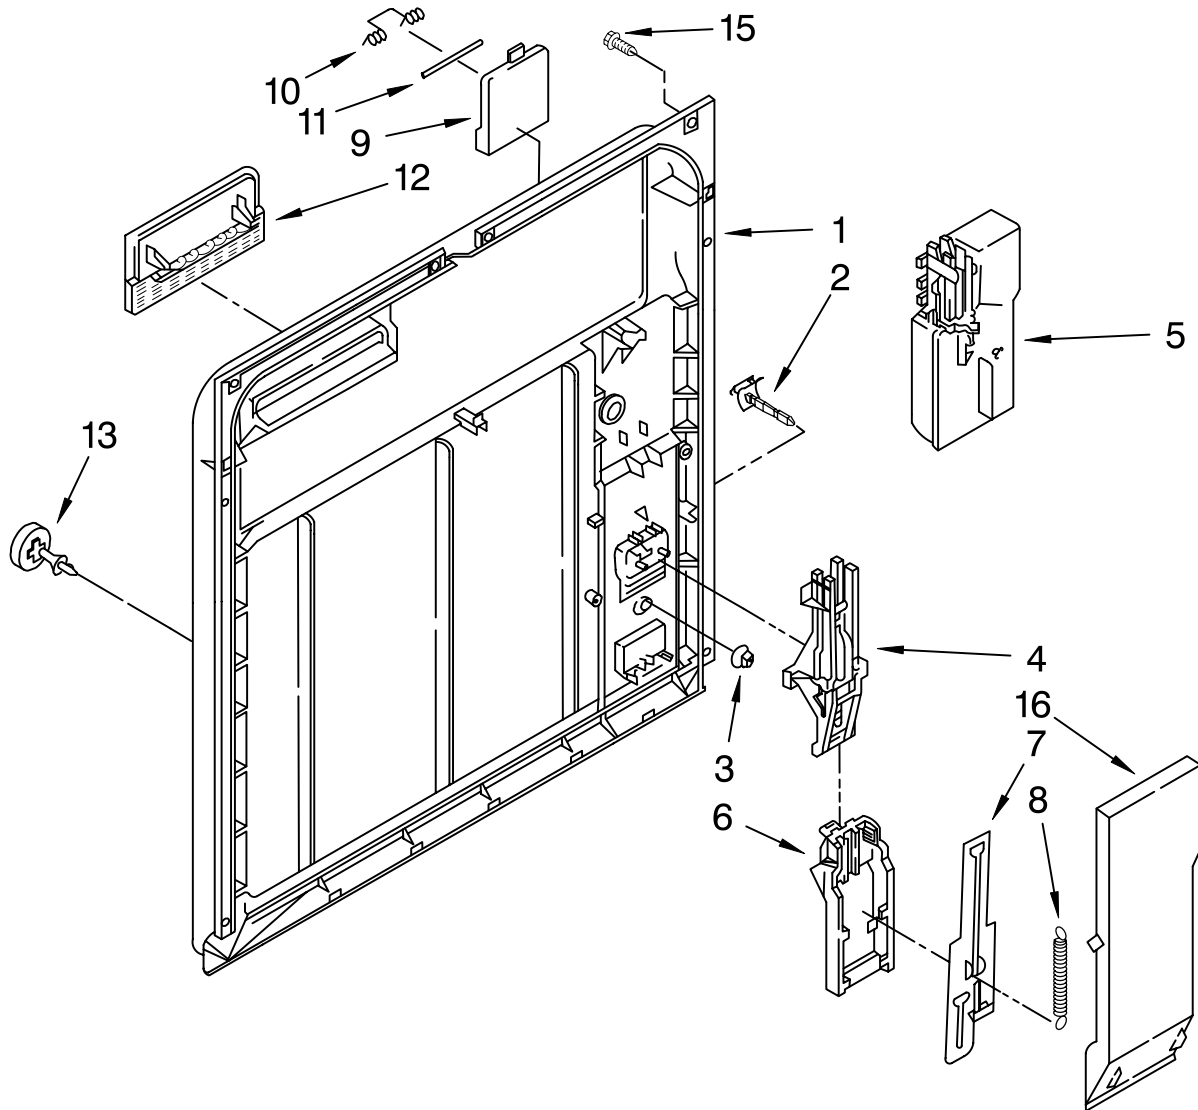

FRAME AND CONSOLE PARTS

For Models: RUD4000MB0, RUD4000MQ0
(Black) (White)

UNDERCOUNTER
DISHWASHER

Illus. No.	Part No.	DESCRIPTION	Illus. No.	Part No.	DESCRIPTION	Illus. No.	Part No.	DESCRIPTION
1	LIT3385181	Literature Parts Instructions, Installation	3	8051729	Switch, Rocker Black	14	3376405	Elbow, Harness
	LIT3367007	Instructions, Installation (Supplement) (Location Your Water Supply)		8051730	White	15	3400892	Screw
	LIT8534950	Guide, Energy	4	3369529	Follower, Cam	16	8051644	Cover Timer
	LIT3381204	Guide, Use & Care	5	3384860	Timer	17	8275308	Black
	LIT3385496	Diagram, Wiring	6	8271510	Cam		8275309	White
2	3385475	Insert, Console Black	7	304231	Screw,	19	3379375	Front Panel Black
	3385476	White	8	9743028	Door Frame		3379376	White
			9	3380854	Bolt, Latch	21	3373234	Bearing, Spring, (2)
			10	3369457	Lever, Latch Black	23		Console (Includes Item 2)
			11	3372231	White		3380929	Black
			12	3369325	Switch, (2)		3380931	White
			13	3368955	Pin, Switch (2)			
				3385498	Harness and Protector			

FOR ORDERING INFORMATION REFER TO PARTS PRICE LIST

INNER DOOR PARTS

For Models: RUD4000MB0, RUD4000MQ0
(Black) (White)

Illus. No.	Part No.	DESCRIPTION
1	8528310	Inner Door
2	3376066	Latch, Detergent Dispenser
3	3369061	Snap, Detergent Dispenser
4	8519606	Actuator Assembly
5	8052027	Wet Agent, Dispenser

Illus. No.	Part No.	DESCRIPTION
6	3369000	Draw Bar (Upper Dispenser)
7	8066017	Draw Bar (Lower Dispenser)
8	3368999	Spring (Draw Bar)
9	3378138	Lid Assembly

Illus. No.	Part No.	DESCRIPTION
10	8066018	Spring, Lid
11	3372028	Pin (Lid Hinge)
12	3371710	Screen, Vent
13	3378134	Cap, Wet Agent Assembly
15	3400815	Screw (8)
16	3371569	Cover, Drip