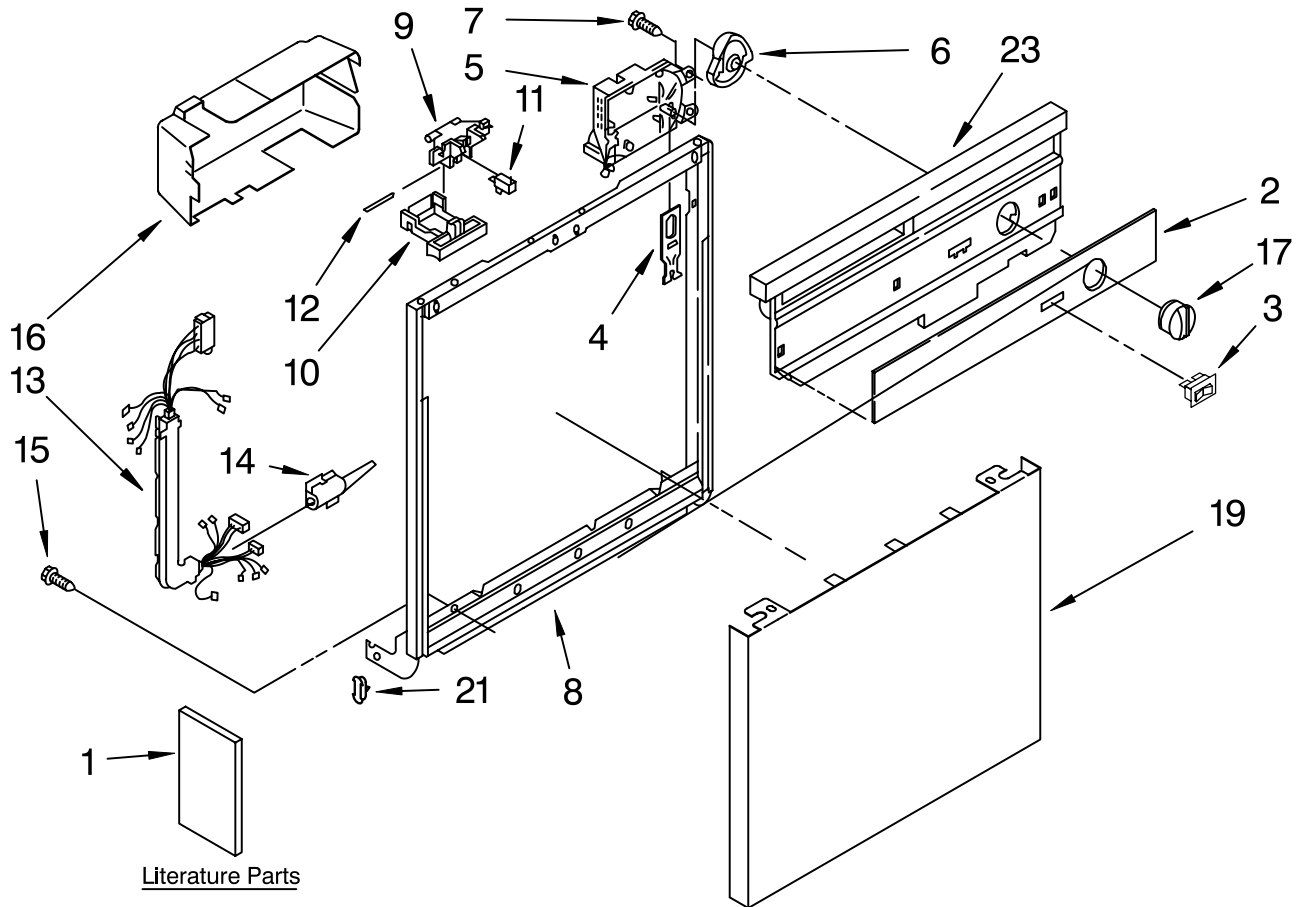

FRAME AND CONSOLE PARTS

For Models: RUD4000MB0, RUD4000MQ0
(Black) (White)

UNDERCOUNTER
DISHWASHER

Illus. No.	Part No.	DESCRIPTION	Illus. No.	Part No.	DESCRIPTION	Illus. No.	Part No.	DESCRIPTION
1	LIT3385181	Literature Parts Instructions, Installation	3	8051729	Switch, Rocker Black	14	3376405	Elbow, Harness
	LIT3367007	Instructions, Installation (Supplement) (Location Your Water Supply)		8051730	White	15	3400892	Screw
	LIT8534950	Guide, Energy	4	3369529	Follower, Cam	16	8051644	Cover Timer
	LIT3381204	Guide, Use & Care	5	3384860	Timer	17	8275308	Black
	LIT3385496	Diagram, Wiring	6	8271510	Cam		8275309	White
2	3385475	Insert, Console Black	7	304231	Screw,	19	3379375	Front Panel Black
	3385476	White	8	9743028	Door Frame		3379376	White
			9	3380854	Bolt, Latch	21	3373234	Bearing, Spring, (2)
			10	3369457	Lever, Latch Black	23		Console (Includes Item 2)
			11	3372231	White		3380929	Black
			12	3369325	Switch, (2)		3380931	White
			13	3368955	Pin, Switch (2)			
				3385498	Harness and Protector			

Illus. No.	Part No.	DESCRIPTION
6	3369000	Draw Bar (Upper Dispenser)
7	8066017	Draw Bar (Lower Dispenser)
8	3368999	Spring (Draw Bar)
9	3378138	Lid Assembly

Illus. No.	Part No.	DESCRIPTION
10	8066018	Spring, Lid
11	3372028	Pin (Lid Hinge)
12	3371710	Screen, Vent
13	3378134	Cap, Wet Agent Assembly
15	3400815	Screw (8)
16	3371569	Cover, Drip