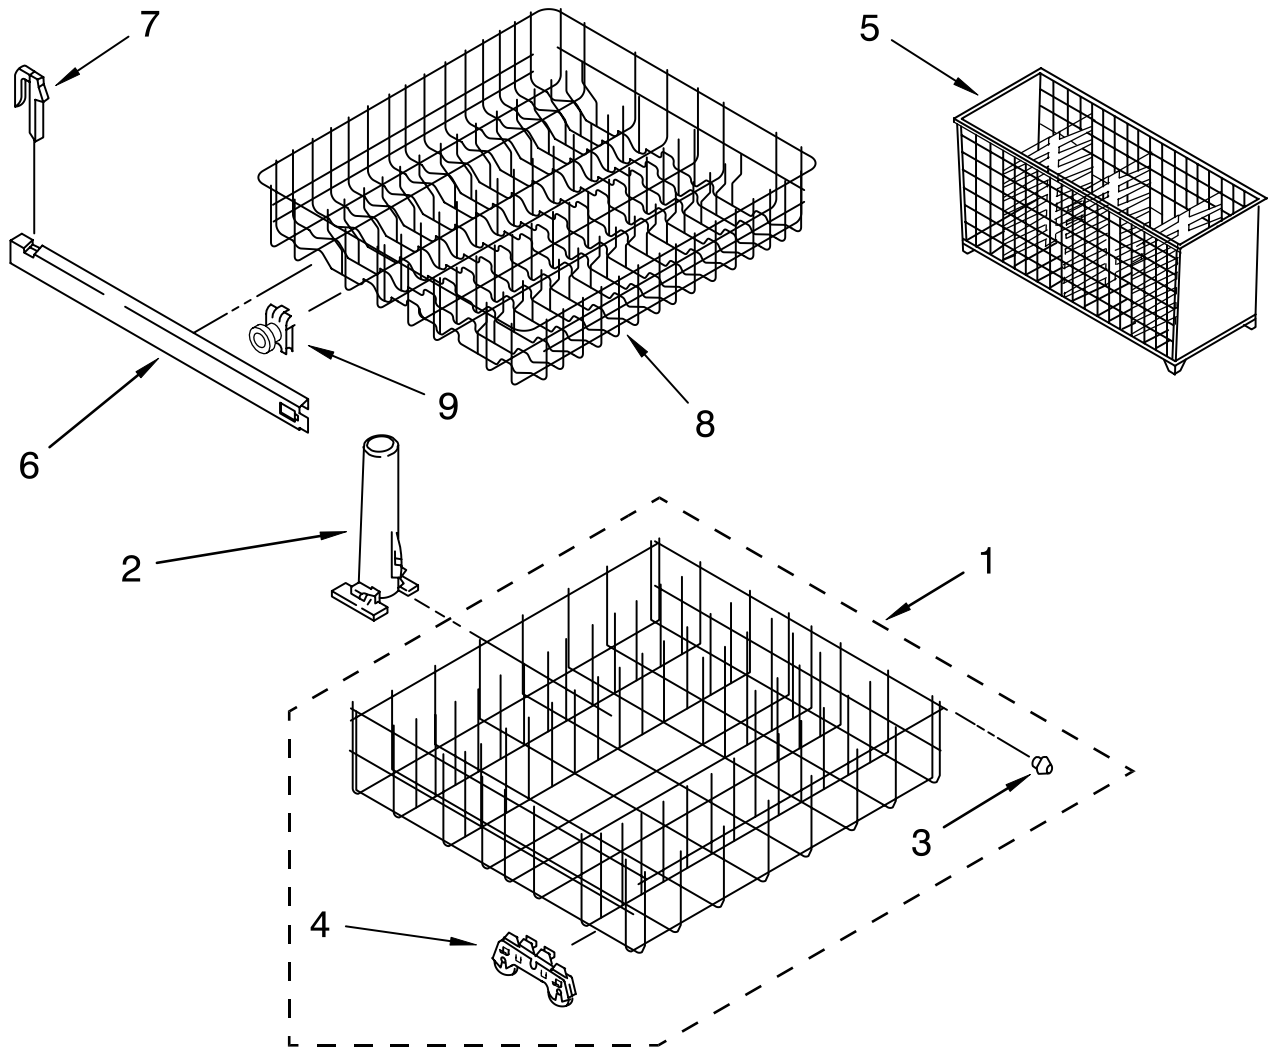

Illus. No.	Part No.	DESCRIPTION	Illus. No.	Part No.	DESCRIPTION	Illus. No.	Part No.	DESCRIPTION
1	8533815	Tub Assembly	15	8268548	Nut (2) (Heater Terminal)	35		Access Panel (Includes Item 39)
2	8528831	Tub, Wheel Assembly	16	8283345	Water Valve		3379917	Black
3	3368933	Runner (2)	17	304392	Screw, 8-18 x 1/2		3379918	White
4	3374849	Leveler (2)	21	3370225	Screw	36	302868	Screw,
5	3370389	Screw, Shoulder (2)	24	3369063	Relay	37	3369414	Hose, Inlet
6	302819	Wheel (2)	25	304231	Screw, 8-16 x 1/2	38	3374077	Drain Hose
7	343641	Screw, 10-16 x 1/2 (4)	26	3368928	Fuse, Thermal	39	3378123	Clip, Grounding
8	3378149	Plate, Latch	28	3374343	Spring, Door (2)	41	8529303	Terminal Box
9	3374720	Screw, 8-32	29	8318218	Housing, Float Switch	42	300068	Cover Assembly, Terminal Box
10	3376927	Gasket	30	3369067	Switch, Float	43	301958	Hose Clamp
11	3369322	Grate	31	8318219	Cover, Switch Housing	44	356138	Hose Clamp
12	8528862	Deflector	32	8519552	Float	45	3379740	Support, Heater
13	8519827	Heater (Includes Item 14)	33	717488	Nut	46	3400014	Screw
14	717273	Washer, Rubber (2)	34		Toe, Panel	47	3378128	Washer
				3368942	Black	49	3369138	Screw, 8-18
				9742861	White	50	8052018	Friction Pad (Velcro)

FOR ORDERING INFORMATION REFER TO PARTS PRICE LIST

DISHRACK PARTS

For Models: RUD4000MB0, RUD4000MQ0
(Black) (White)

Illus. No.	Part No.	DESCRIPTION
1	8519576	Lower Dishrack Assembly
2	8268825	Tower, Protector
3	8268863	Bumper, Dishrack (2)
4	8268820	Wheel & Transport Assembly (4)
5	8268864	Basket, Silverware
6	3385089	Track, Dishrack (2)
7	8524581	Stop, Track (4)
8	8519570	Dishrack, Upper
9	8268846	Wheel & Axle Assembly (4)