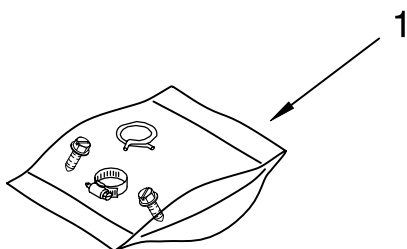

MISCELLANEOUS PARTS

For Models: RUD4000MB0, RUD4000MQ0
(Black) (White)

Illus. No.	Part No.	DESCRIPTION
1	3369816	Miscellaneous Parts Bag (Includes 2 Screws & 2 Hose Clamps)

OPTIONAL PARTS

Illus. No.	Part No.	DESCRIPTION
<u>PAINT, TOUCH-UP (1/2oz.)</u>		
	72017	White
	72107	Almond
	72032	Black
<u>PAINT, PRESSURIZED SPRAY (12 oz.)</u>		
	350956	Almond
	285006	Superior Black
	350942	Primer (White)

Illus. No.	Part No.	DESCRIPTION
<u>PAINT, TOUCH-UP (1 qt.)</u>		
	978883	Almond (Uncut)
	799340	Black (Uncut)
<u>DISHRACK REPAIR</u>		
	675576	Vinyl Touch-Up (Blue)
	676453	Vinyl Touch-Up (White)
	676455	Vinyl Touch-Up (Grey)

Illus. No.	Part No.	DESCRIPTION
<u>ACCESSORY PARTS</u>		
Side Panel Kits:		
	4317925	White
	4317929	Almond
Door spring Kit:		
	4318050	Heavy Duty

FOR ORDERING INFORMATION REFER TO PARTS PRICE LIST