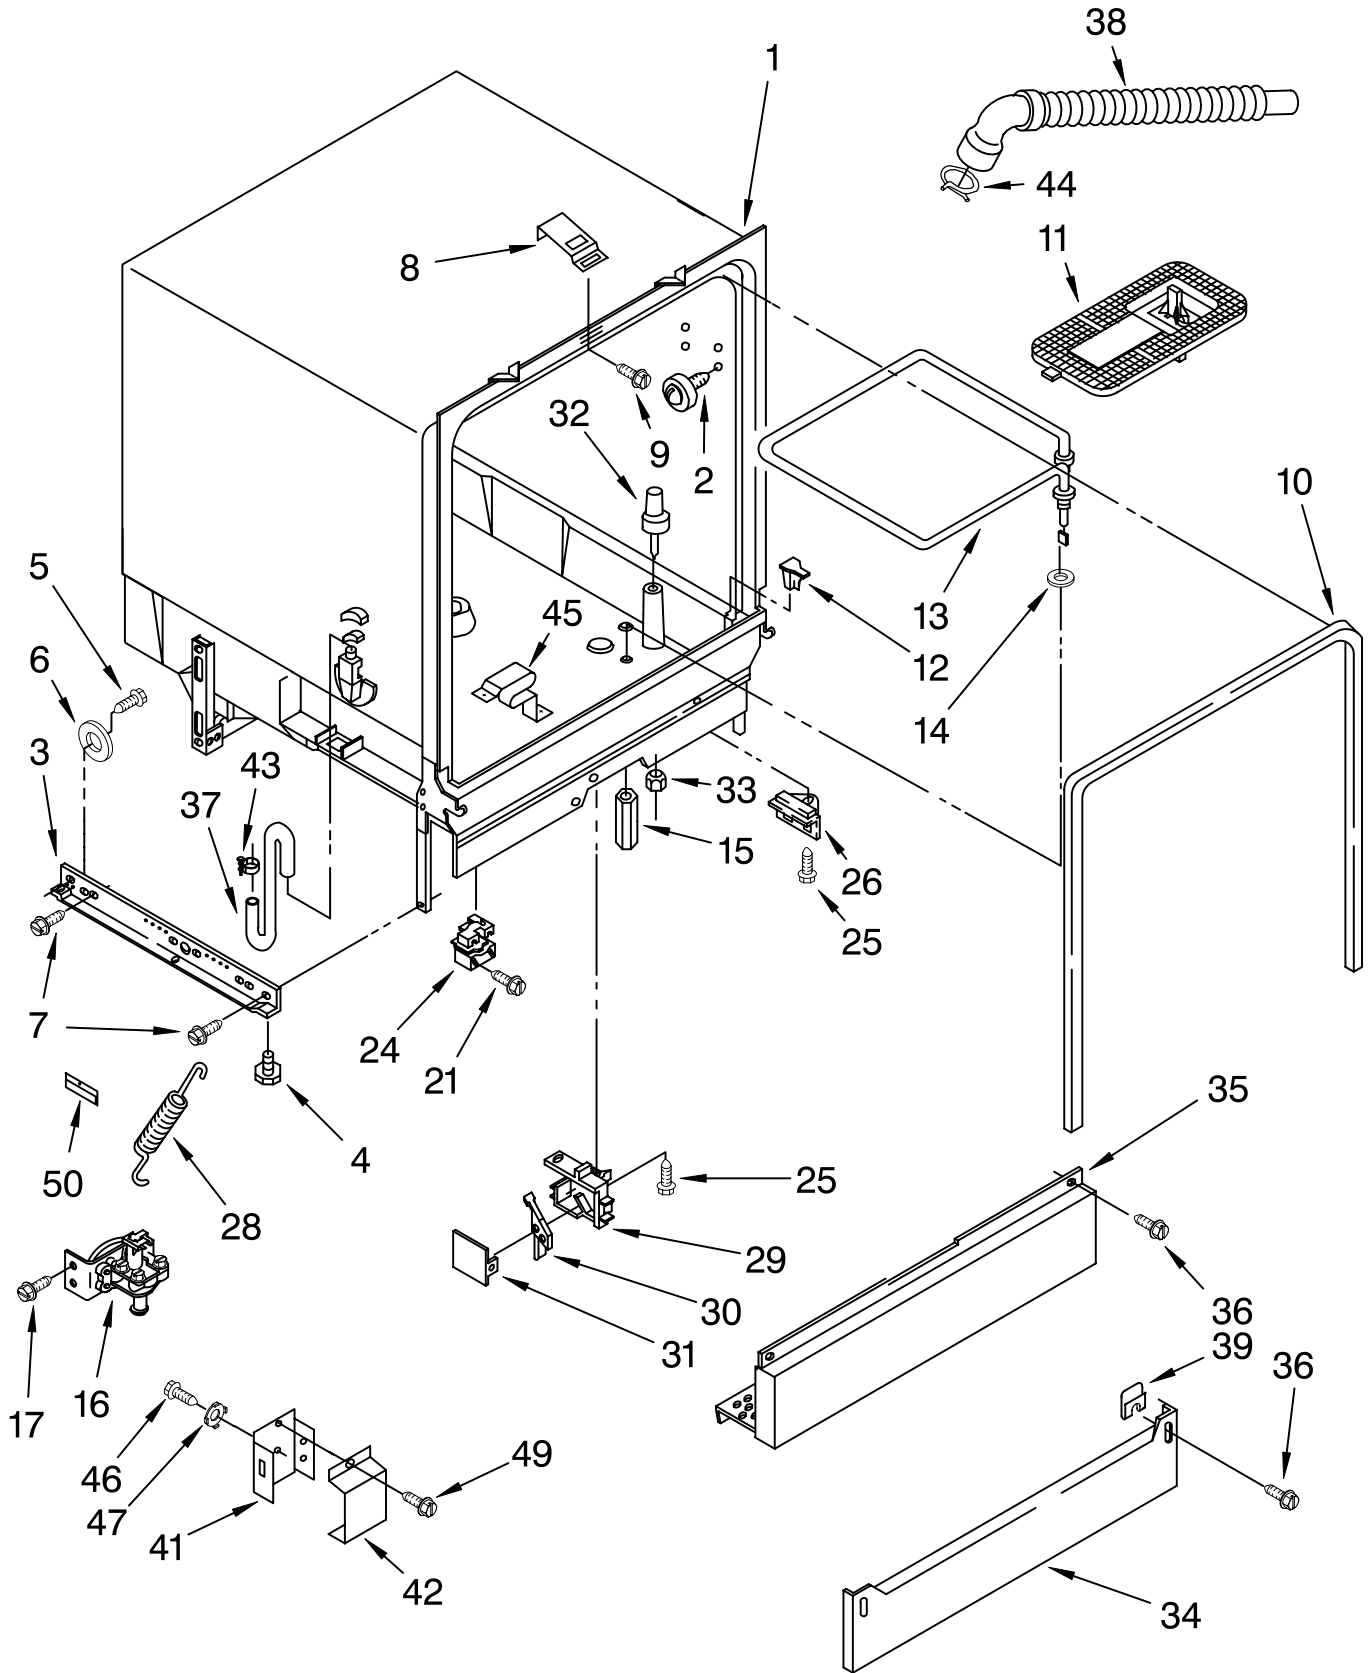

TUB ASSEMBLY PARTS

For Models: RUD4000MB0, RUD4000MQ0
(Black) (White)

FOR ORDERING INFORMATION REFER TO PARTS PRICE LIST

TUB ASSEMBLY PARTS

For Models: RUD4000MB0, RUD4000MQ0
(Black) (White)

Illus. No.	Part No.	DESCRIPTION	Illus. No.	Part No.	DESCRIPTION	Illus. No.	Part No.	DESCRIPTION
1	8533815	Tub Assembly	15	8268548	Nut (2) (Heater Terminal)	35		Access Panel (Includes Item 39)
2	8528831	Tub, Wheel Assembly	16	8283345	Water Valve		3379917	Black
3	3368933	Runner (2)	17	304392	Screw, 8-18 x 1/2		3379918	White
4	3374849	Leveler (2)	21	3370225	Screw	36	302868	Screw,
5	3370389	Screw, Shoulder (2)	24	3369063	Relay	37	3369414	Hose, Inlet
6	302819	Wheel (2)	25	304231	Screw, 8-16 x 1/2	38	3374077	Drain Hose
7	343641	Screw, 10-16 x 1/2 (4)	26	3368928	Fuse, Thermal	39	3378123	Clip, Grounding
8	3378149	Plate, Latch	28	3374343	Spring, Door (2)	41	8529303	Terminal Box
9	3374720	Screw, 8-32	29	8318218	Housing, Float Switch	42	300068	Cover Assembly, Terminal Box
10	3376927	Gasket	30	3369067	Switch, Float	43	301958	Hose Clamp
11	3369322	Grate	31	8318219	Cover, Switch Housing	44	356138	Hose Clamp
12	8528862	Deflector	32	8519552	Float	45	3379740	Support, Heater
13	8519827	Heater (Includes Item 14)	33	717488	Nut	46	3400014	Screw
14	717273	Washer, Rubber (2)	34		Toe, Panel	47	3378128	Washer
				3368942	Black	49	3369138	Screw, 8-18
				9742861	White	50	8052018	Friction Pad (Velcro)

FOR ORDERING INFORMATION REFER TO PARTS PRICE LIST