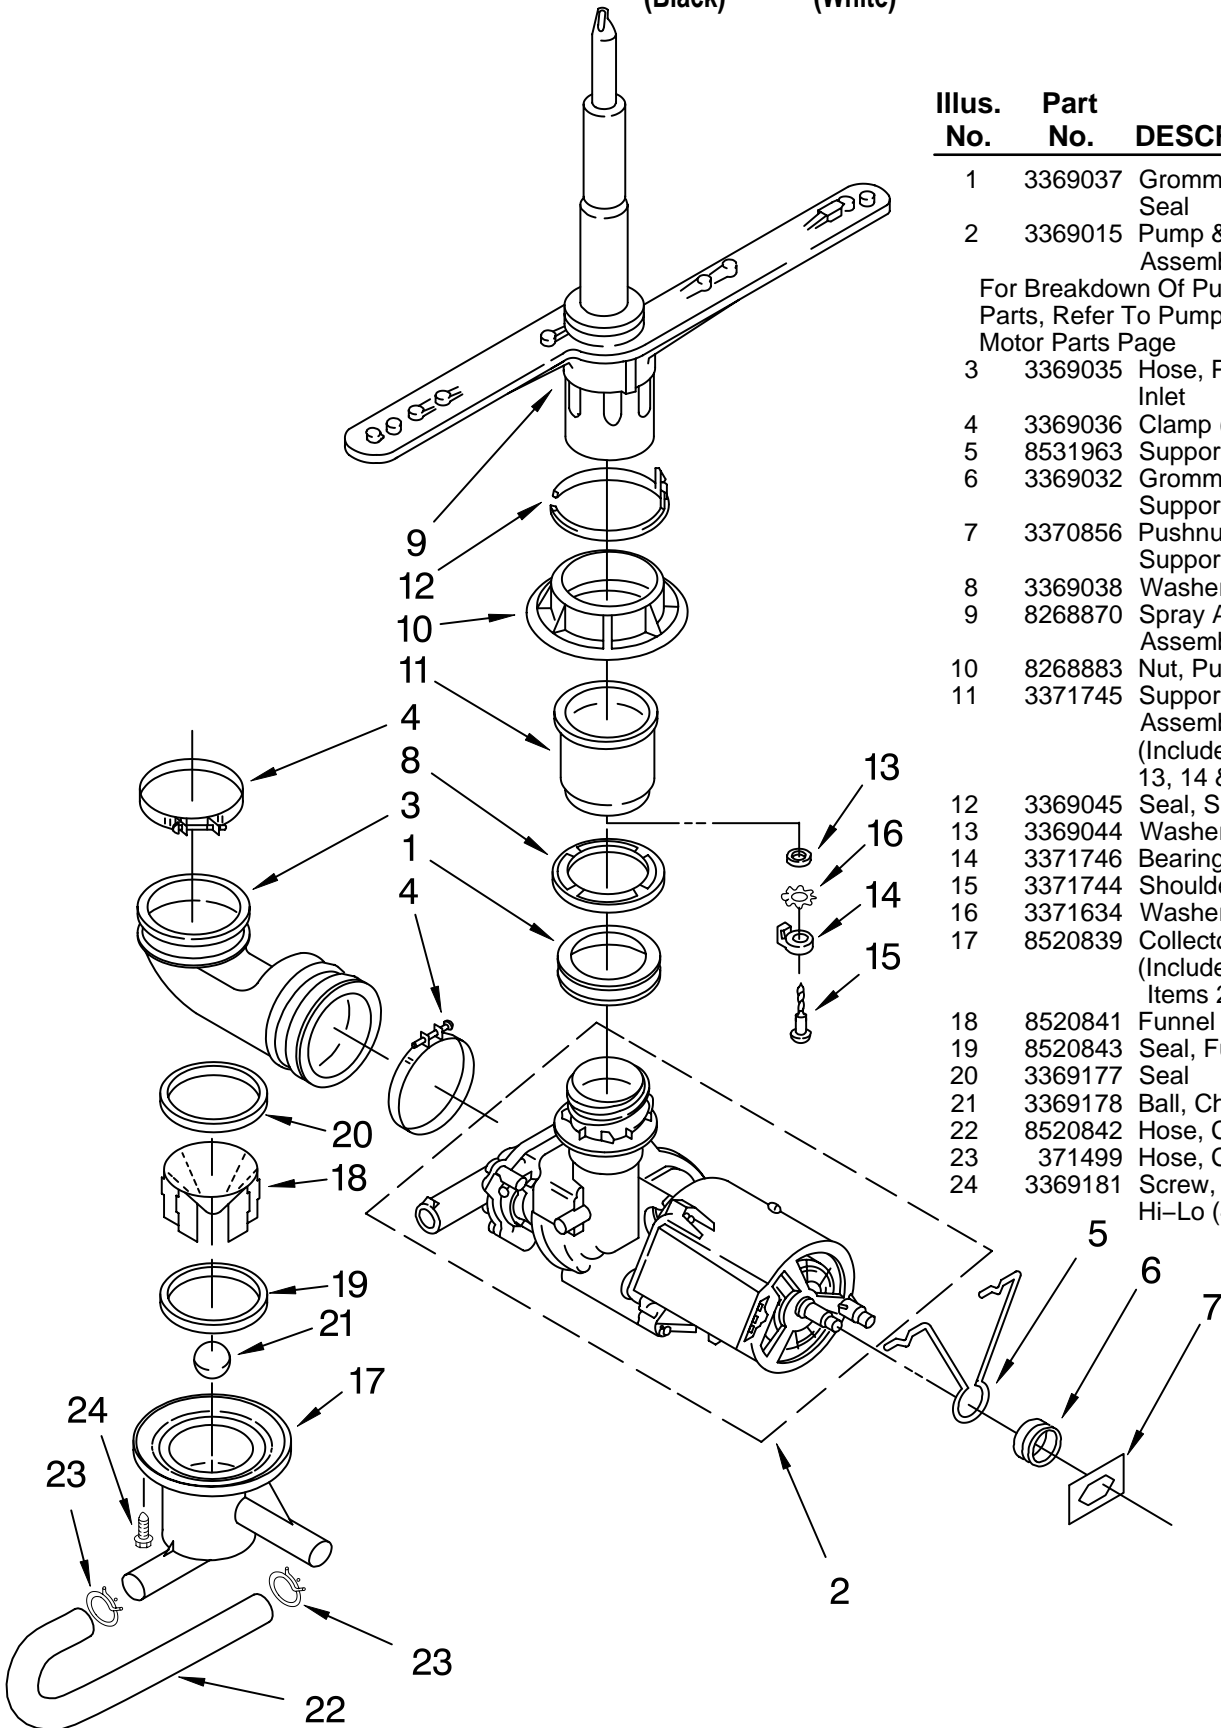

PUMP AND SPRAY ARM PARTS

For Models: RUD4000MB0, RUD4000MQ0
(Black) (White)

Illus. No.	Part No.	DESCRIPTION
1	3369037	Grommet, Pump Seal
2	3369015	Pump & Motor Assembly
For Breakdown Of Pump Parts, Refer To Pump And Motor Parts Page		
3	3369035	Hose, Pump Inlet
4	3369036	Clamp (2)
5	8531963	Support, Motor
6	3369032	Grommet, Motor Support
7	3370856	Pushnut, Motor Support
8	3369038	Washer, Grommet
9	8268870	Spray Arm, Assembly Lower
10	8268883	Nut, Pump Outlet
11	3371745	Support & Bearing Assembly (Includes Items: 13, 14 & 15)
12	3369045	Seal, Split Ring
13	3369044	Washer
14	3371746	Bearing
15	3371744	Shoulder Screw
16	3371634	Washer, Curved
17	8520839	Collector (Includes Items 20 & 22)
18	8520841	Funnel
19	8520843	Seal, Funnel
20	3369177	Seal
21	3369178	Ball, Check Valve
22	8520842	Hose, Collector
23	371499	Hose, Clamp
24	3369181	Screw, 10-16, Hi-Lo (4)

FOR ORDERING INFORMATION REFER TO PARTS PRICE LIST