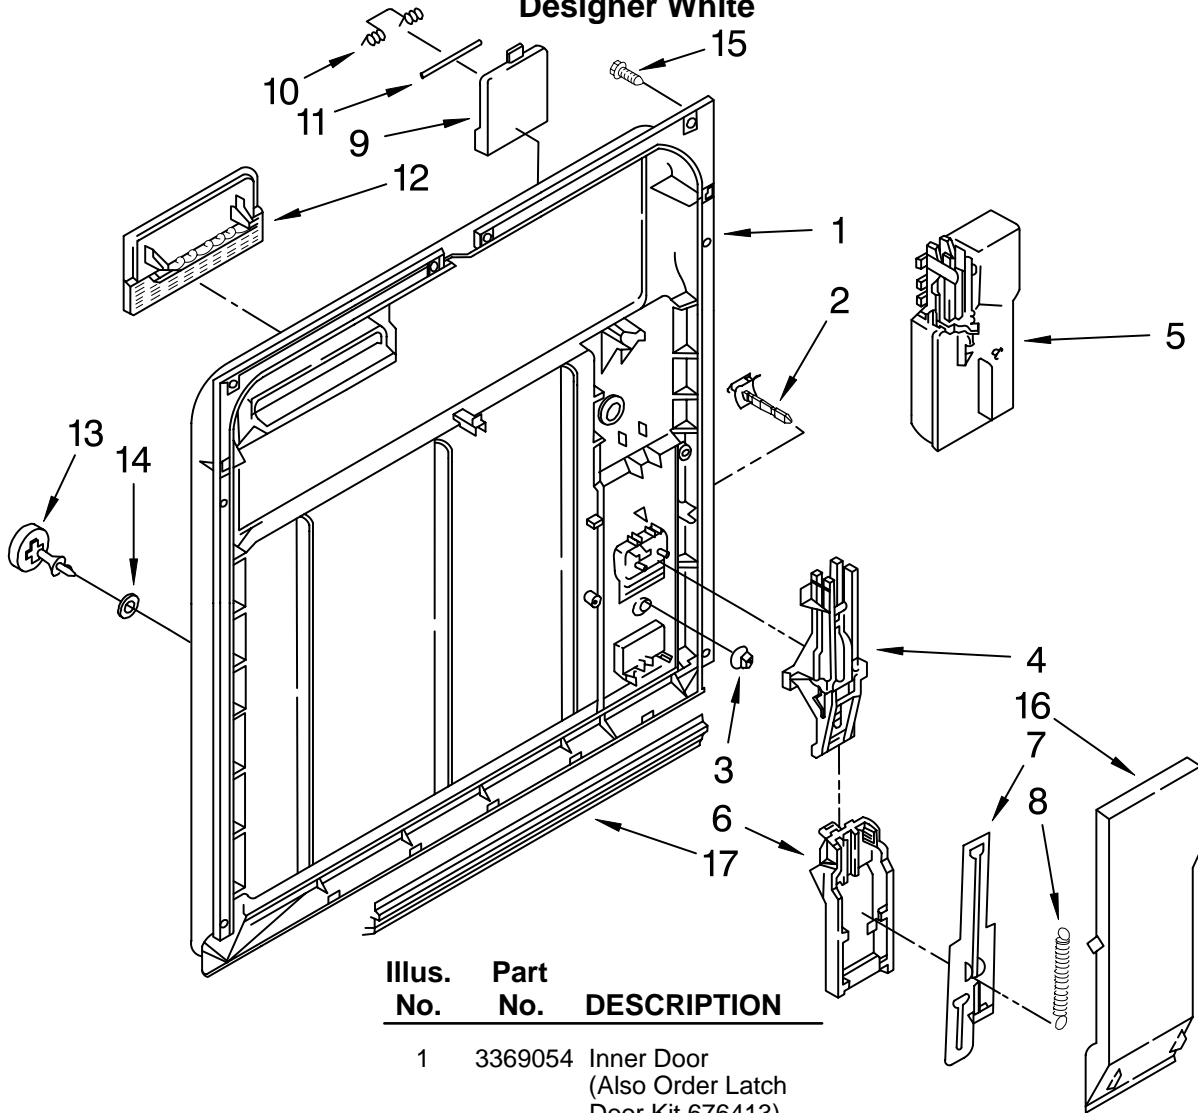

INNER DOOR PARTS

For Model: RUD4300DQ2
Designer White

Illus. No.	Part No.	DESCRIPTION
1	3369054	Inner Door (Also Order Latch Door Kit 676413)
2	3376066	Latch, Detergent Dispenser
3	3369061	Snap, Detergent Dispenser
4	3369055	Actuator Assembly
5	3368967	Wet Agent, Dispenser
6	3369000	Draw Bar (Upper Dispenser)
7	3369602	Draw Bar (Lower Dispenser)
8	3368999	Spring (Draw Bar)
9	3376404	Lid Assembly
10	300106	Spring, Lid
11	3372028	Pin (Lid Hinge)
12	3371710	Screen, Vent
13	3369512	Wet-Agent Cap Assembly
14	3369155	Seal (Wet-Cap)
15	3369051	Screw (8)
16	3371569	Cover, Drip
17	3369479	Spatter Shield

FOR ORDERING INFORMATION REFER TO PARTS PRICE LIST