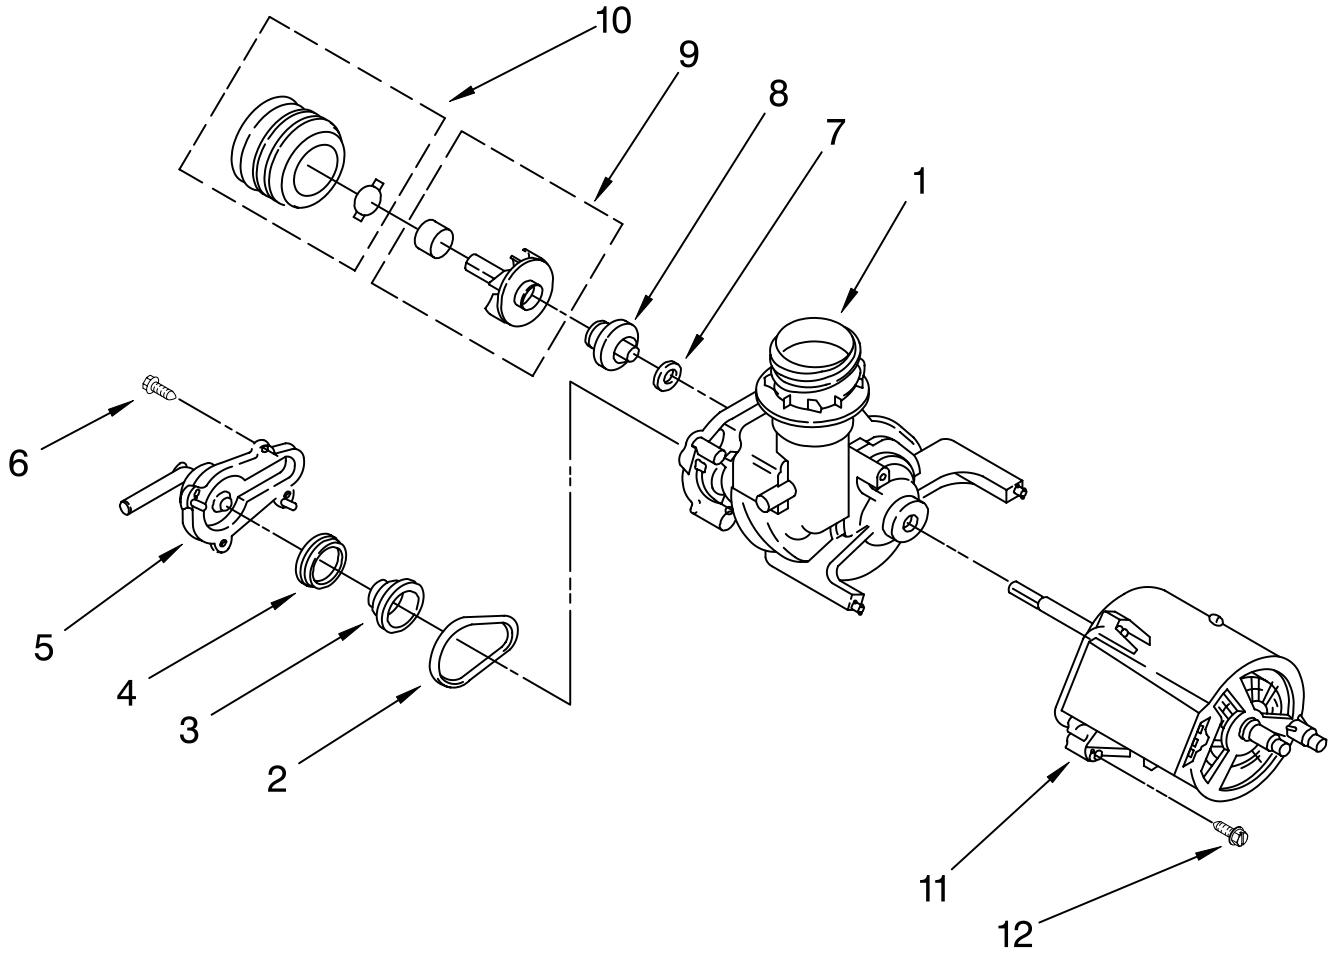

PUMP AND MOTOR PARTS

For Model: RUD4300DQ2
Designer White

Illus. No.	Part No.	DESCRIPTION
1	3369011	Housing Assembly
2	3369031	Seal, Drain Cover
3	3369028	Diaphragm
4	3369029	Ring, Diaphragm
5	3369030	Cover, Drain Valve
6	3368921	Screw (4)
7	3369020	Seal Seat
8	3374028	Seal Head
9	3369013	Impeller & Bearing Assembly
10	3369012	Disk & Mount Assembly
11	3372625	Motor
12	3368922	Screw (3)

FOR ORDERING INFORMATION REFER TO PARTS PRICE LIST