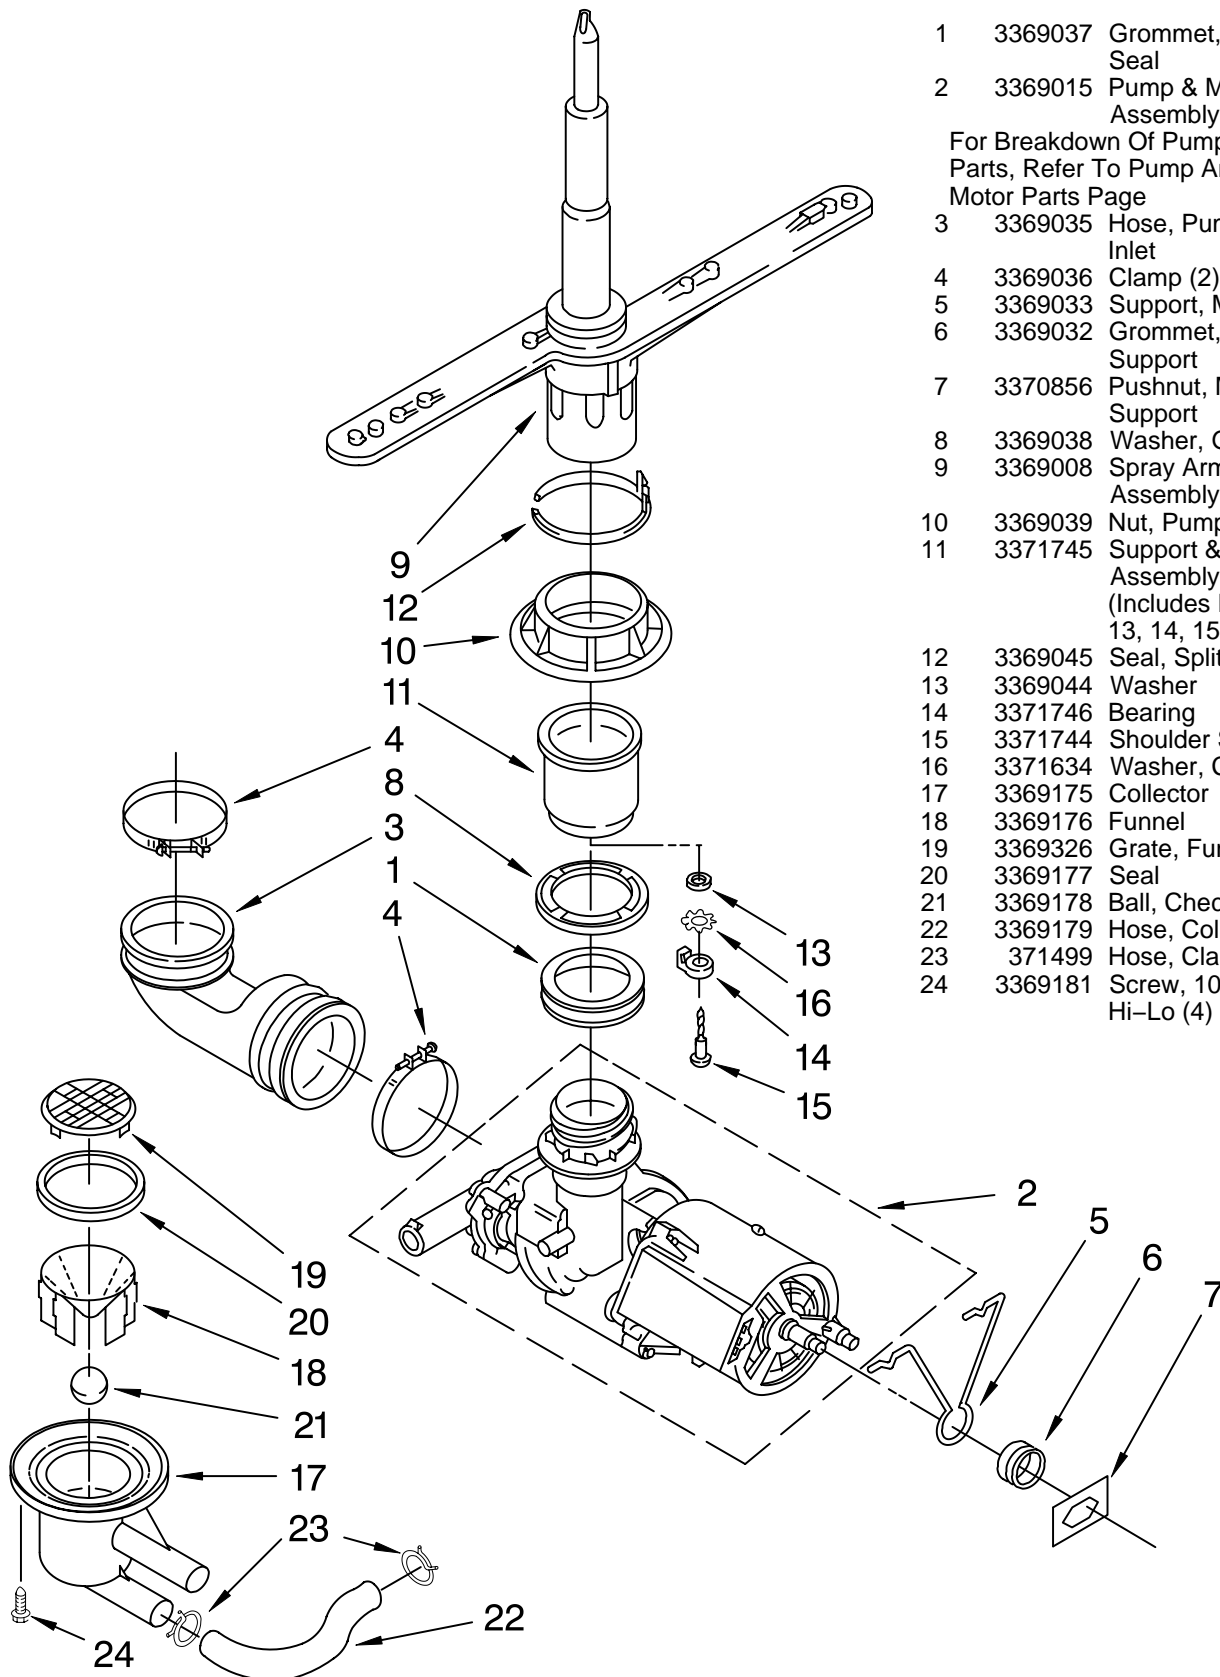

PUMP AND SPRAY ARM PARTS

For Model: RUD4300DQ2

Designer White

Illus. No.	Part No.	DESCRIPTION

1	3369037	Grommet, Pump Seal
2	3369015	Pump & Motor Assembly
For Breakdown Of Pump Parts, Refer To Pump And Motor Parts Page		
3	3369035	Hose, Pump Inlet
4	3369036	Clamp (2)
5	3369033	Support, Motor
6	3369032	Grommet, Motor Support
7	3370856	Pushnut, Motor Support
8	3369038	Washer, Grommet
9	3369008	Spray Arm, Assembly Lower
10	3369039	Nut, Pump Outlet
11	3371745	Support & Bearing Assembly (Includes Items: 13, 14, 15 & 16)
12	3369045	Seal, Split Ring
13	3369044	Washer
14	3371746	Bearing
15	3371744	Shoulder Screw
16	3371634	Washer, Curved
17	3369175	Collector
18	3369176	Funnel
19	3369326	Grate, Funnel
20	3369177	Seal
21	3369178	Ball, Check Valve
22	3369179	Hose, Collector
23	371499	Hose, Clamp
24	3369181	Screw, 10-16, Hi-Lo (4)

FOR ORDERING INFORMATION REFER TO PARTS PRICE LIST