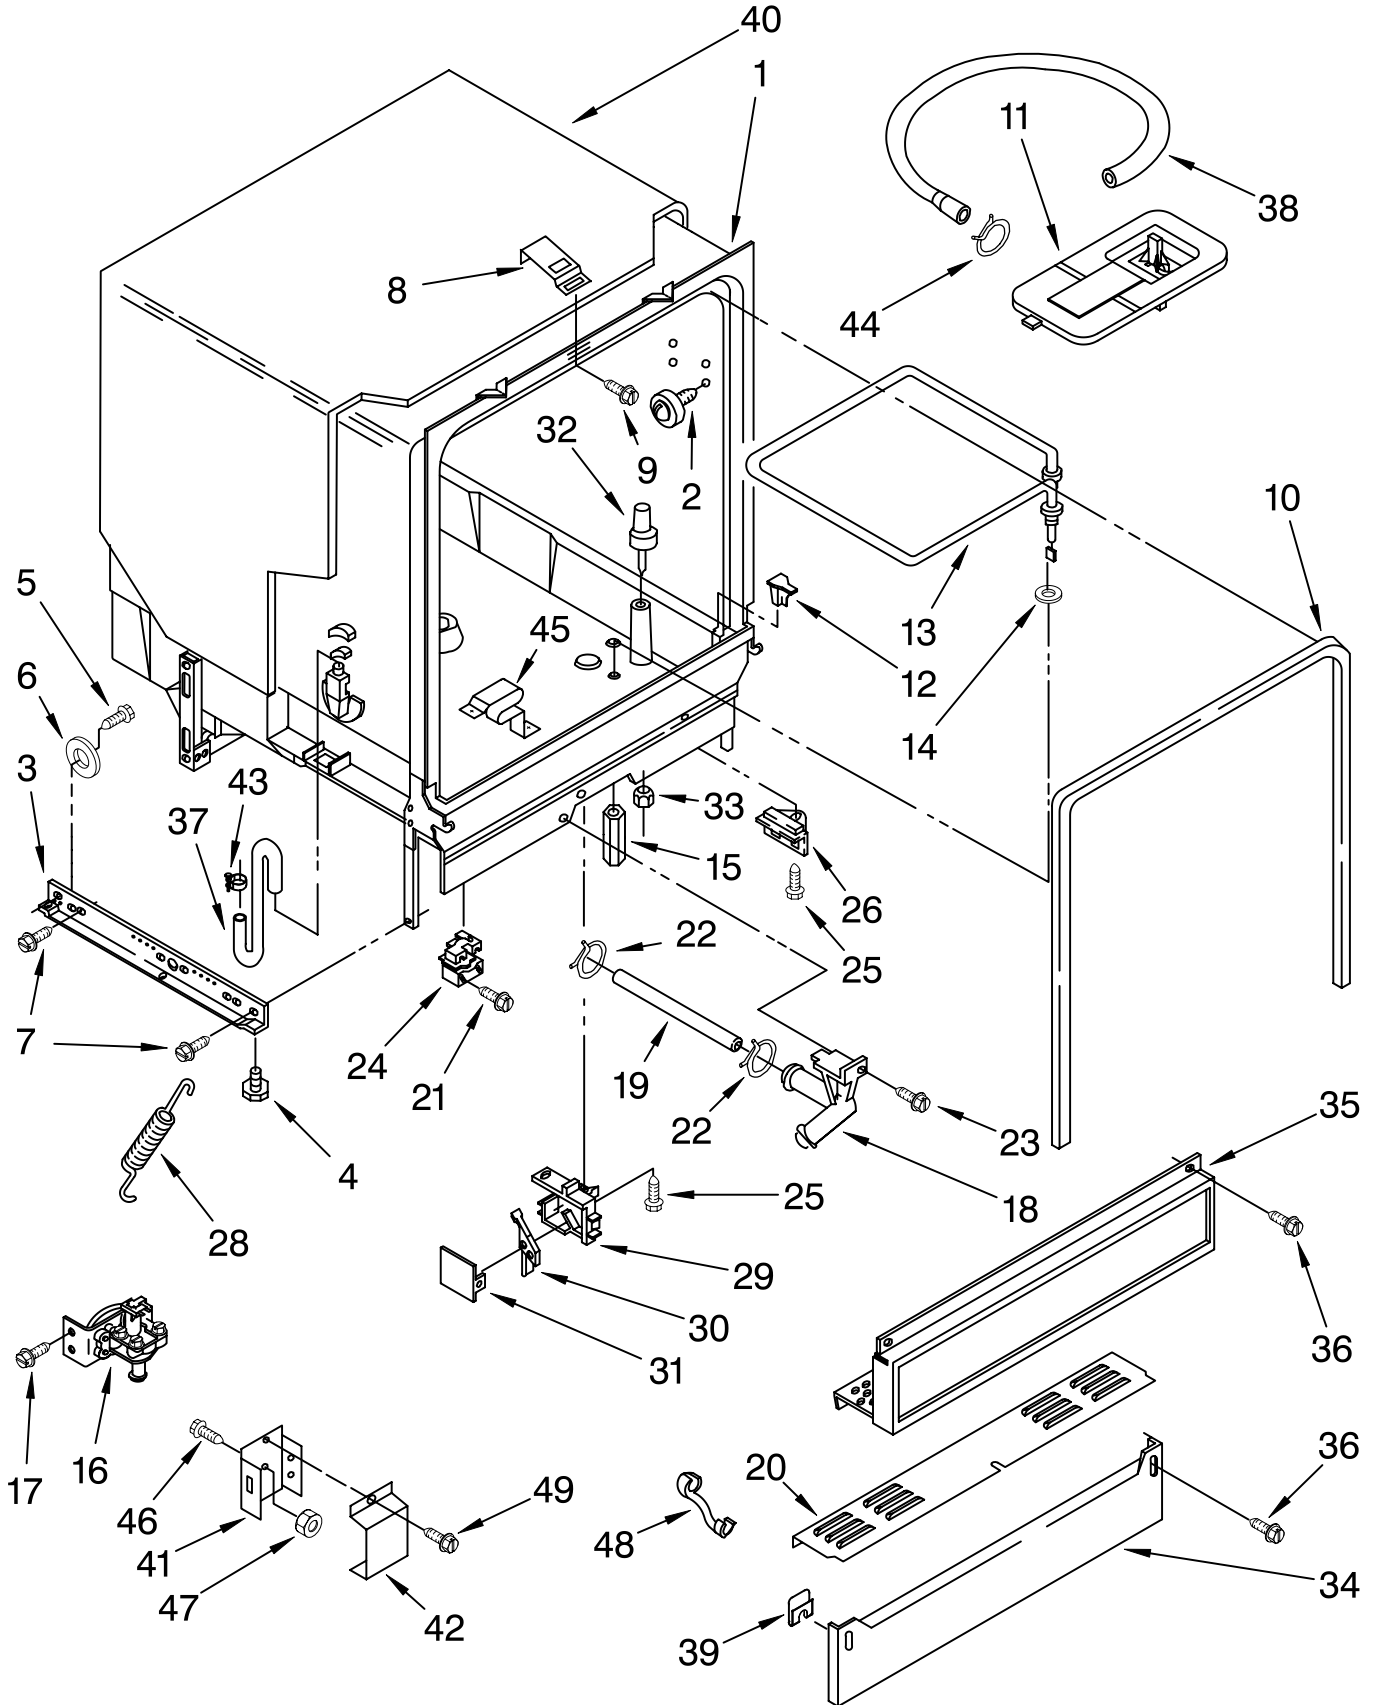

TUB ASSEMBLY PARTS

For Model: RUD4300DQ2
Designer White

FOR ORDERING INFORMATION REFER TO PARTS PRICE LIST

TUB ASSEMBLY PARTS

For Model: RUD4300DQ2
Designer White

Illus. No.	Part No.	DESCRIPTION	Illus. No.	Part No.	DESCRIPTION	Illus. No.	Part No.	DESCRIPTION
1	3375129	Tub Assembly	17	304392	Screw, 8-18 x 1/2	33	717488	Nut
2	3369078	Tub, Wheel Assembly (8)	18	3369421	Check, Valve Assembly	34	3368942	Toe, Panel
3	3368933	Runner (2)	19	3369180	Hose, Coupler	35	3371682	Access Panel
4	3376439	Leveler (2)	20	3374728	Extension & Clip Assembly (Includes Item 39)	36	302868	Screw, 8-18 x 1/2 (4)
5	3370389	Screw, Shoulder (2)	21	3370225	Screw	37	3369414	Hose, Inlet
6	302819	Wheel (2)	22	371499	Clamp	38	3368781	Drain Hose
7	343641	Screw, 10-16 x 1/2 (4)	23	359625	Screw	39	3378123	Clip, Grounding
8	3374719	Plate, Latch	24	3369063	Relay	40	3375549	Sound Shield
9	3374720	Screw, 8-32	25	304231	Screw, 8-16 x 1/2	41	3370292	Terminal Box
10	3376927	Gasket	26	3368928	Fuse, Thermal	42	300068	Cover Assembly, Terminal Box
11	3369322	Grate	28	3373228	Spring, Door (2)	43	301958	Hose Clamp
12	3369052	Deflector (2)	29	3369048	Housing, Float Switch	44	356138	Hose Clamp
13	3377913	Heater (Includes Item 14)	30	3369067	Switch, Float	45	3368987	Support, Heater
14	717273	Washer, Rubber (2)	31	3369049	Cover, Switch Housing	46	3371578	Screw, 8-32 x 1/2
15	3369073	Nut (2) (Heater Terminal)	32	3369072	Float	47	3371579	Nut, 8-32
16	3378779	Water Valve				48	3370307	Strain Relief
						49	3369138	Screw, 8-18

FOR ORDERING INFORMATION REFER TO PARTS PRICE LIST