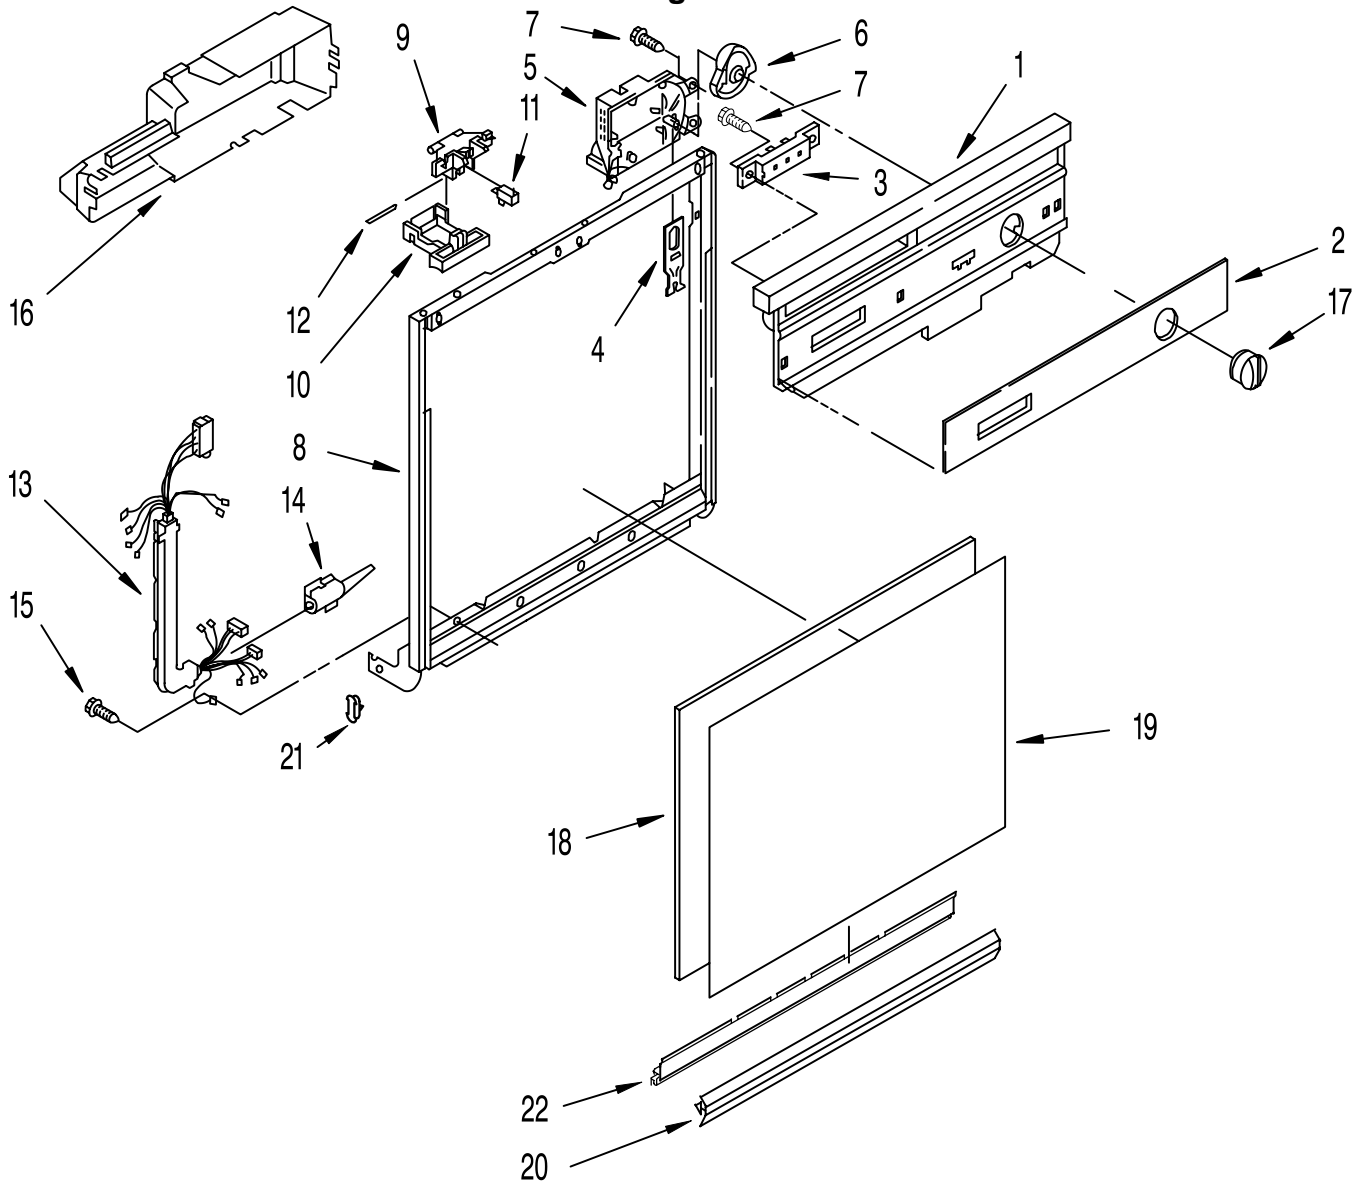

# FRAME AND CONSOLE PARTS

For Model: RUD4300DQ2  
Designer White

UNDERCOUNTER  
DISHWASHER

Illus. No.	Part No.	DESCRIPTION
1	3376636	Console (Incl. Illus. 2)
2	3376438	Insert, Console
3	3376697	Switch, 3-Pushbutton
4	3368997	Follower, Cam
5	3375079	Timer
6	3375140	Cam
7	304231	Screw, 8-16 x 1/2
8	3374712	Door Frame (Includes Item 22)

Illus. No.	Part No.	DESCRIPTION
9	3368953	Bolt, Latch
10	3369573	Lever, Latch
11	3369325	Switch, (2)
12	3368955	Pin, Switch (2)
13	3378765	Harness and Protector
14	3376405	Elbow, Harness
15	3400803	Screw, 8-32 x 1/4
16	3375473	Cover, Timer