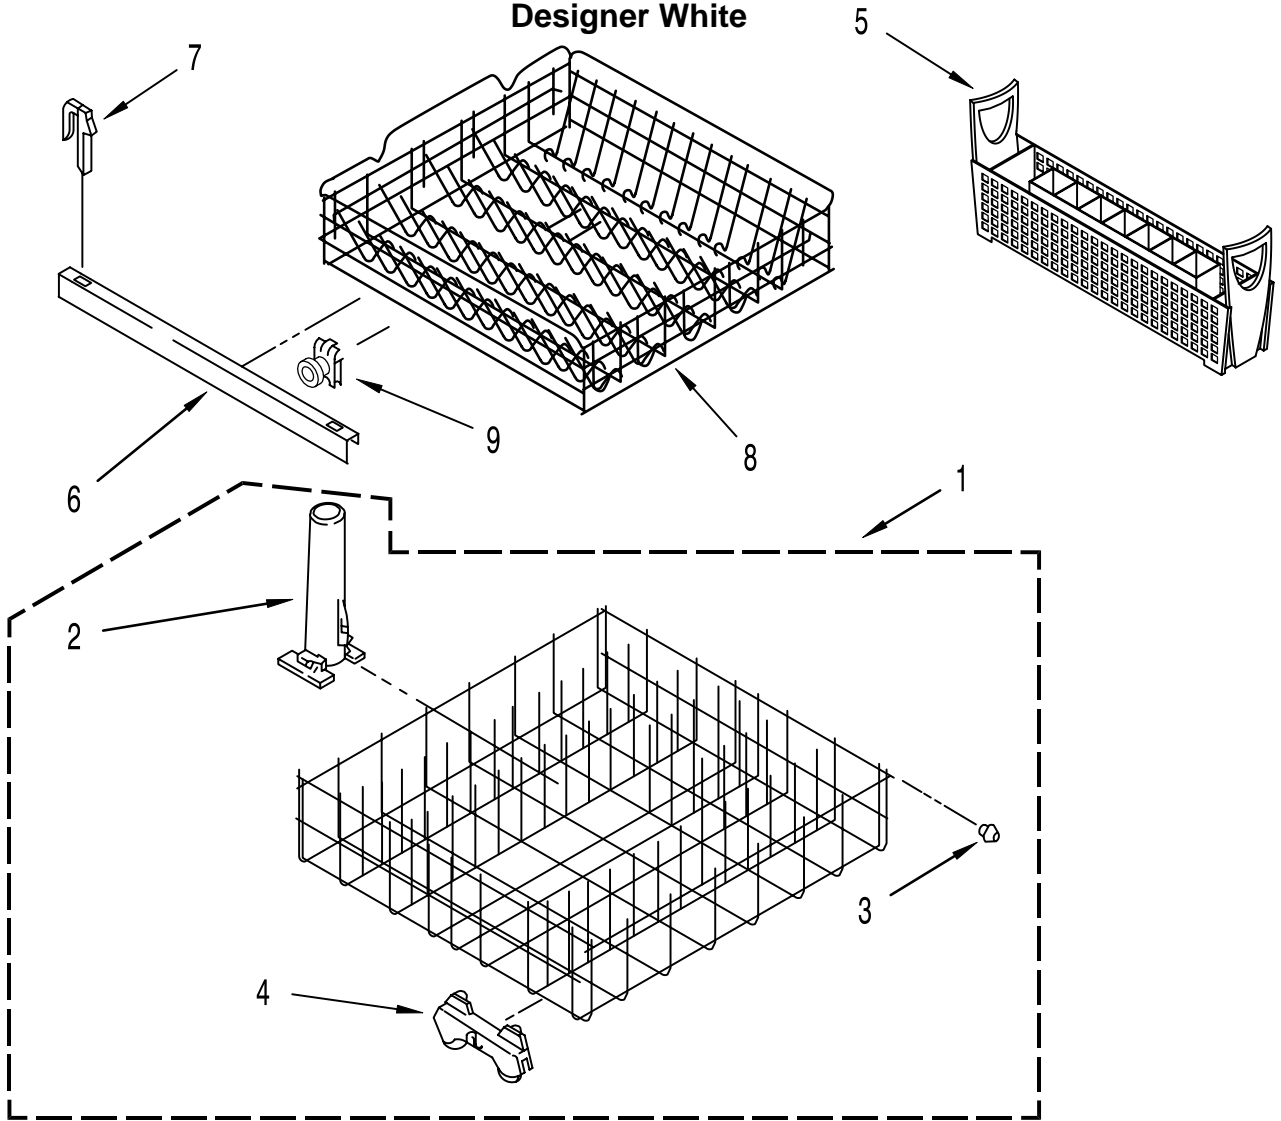

DISHRACK PARTS

For Model: RUD4300DQ2
Designer White

Illus. No.	Part No.	DESCRIPTION
1	3371376	Lower Dishrack Assembly
2	3369761	Tower, Protector
3	3368006	Bumper, Dishrack (2)
4	3376961	Wheel & Transport Assembly (4)
5	4171564	Basket, Silverware
6	3379489	Track, Dishrack (2)
7	9743472	Stop, Track (4)
8	3372600	Dishrack, Upper
9	3371581	Wheel & Axle Assembly (4)

FOR ORDERING INFORMATION REFER TO PARTS PRICE LIST