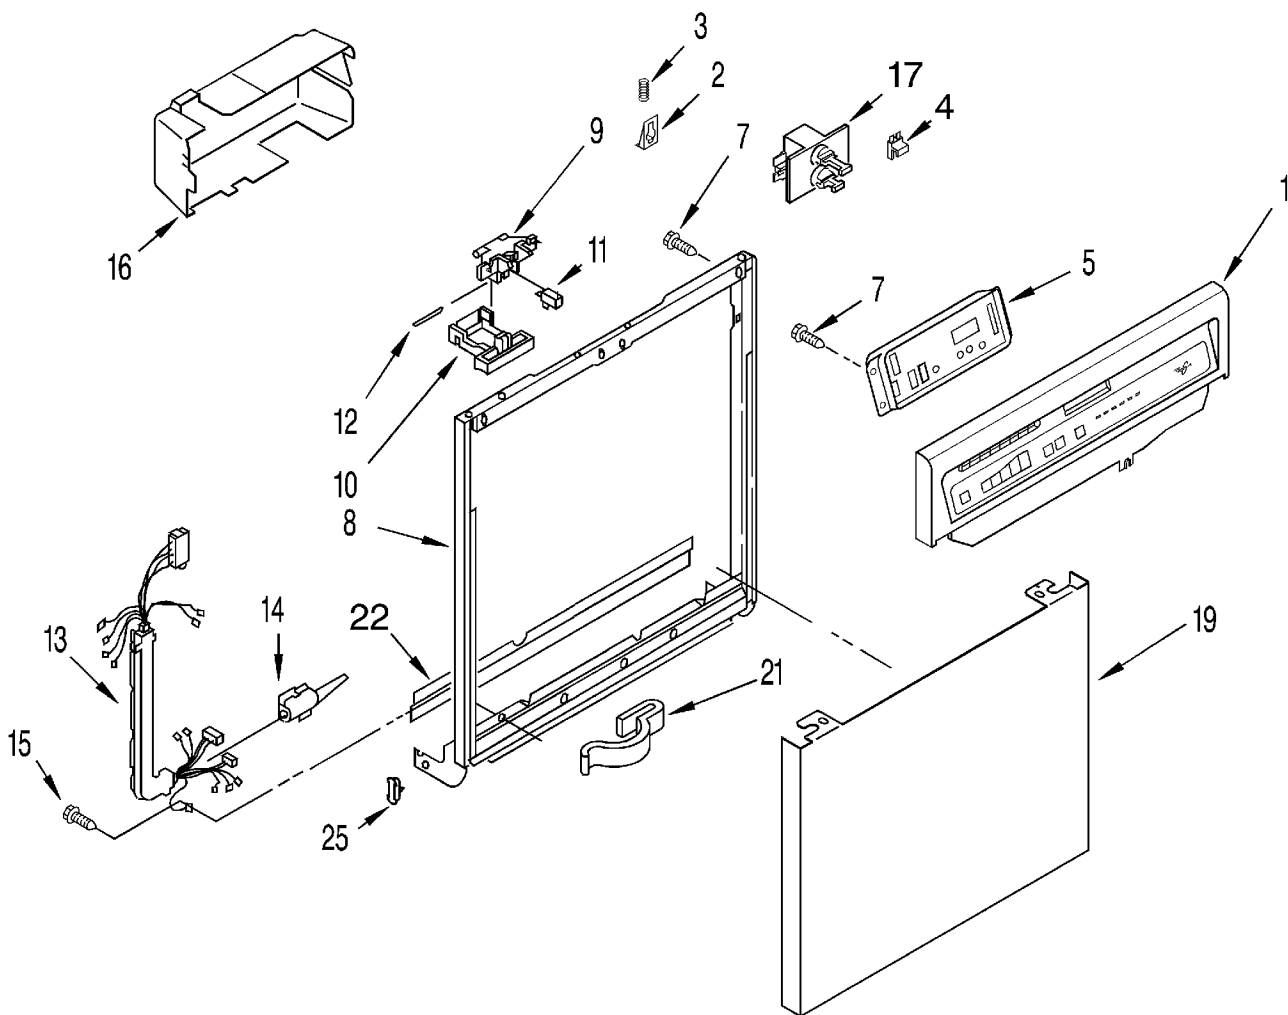

KIRKLAND
Signature

FRAME AND CONSOLE PARTS

For Model: SUD600HQ0

(White)

UNDERCOUNTER
DISHWASHER

By Whirlpool
CORPORATION

1		Console (Includes Insert)
	8051720	White
2	3379357	Catch, Door
3	3379358	Spring, Door Catch
4	3376359	Fuse, Thermal
5	9744031	Control, Electronic
7	304231	Screw
8		Door Frame
	9743028	Black
9	3380854	Bolt, Latch
10		Lever, Latch
	3372231	White
11	3369325	Switch, (2)
12	3368955	Pin, Switch (2)
13	8271433	Harness and Protector
14	3376405	Elbow, Harness
15	3400803	Screw
16	8051304	Cover, Control
17	3374501	Motor, Dual Wax
19		Panel, Front
	3379376	White
21	98997	Clip, Harness
22	8054189	Barrier, Lower Vent
25	3373234	Bearing, Spring (2)

TUB ASSEMBLY PARTS

For Model: SUD600HQ0

(White)

1	3378160	Tub Assembly
2	3380371	Tub, Wheel Assembly (8)
3	3368933	Runner (2)
4	3376439	Leveler (2)
5	3370389	Screw, Shoulder
6	302819	Wheel (2)
7	343641	Screw,
8	3378149	Plate, Latch
9	3374720	Screw
10	3376927	Gasket
12	3378140	Deflector (2)
13	3379487	Heater (Includes Item 14)
14	717273	Washer, Rubber (2)
15	3378706	Nut (2) (Heater Terminal)
16	3378779	Water Valve
17	304392	Screw
18	661566	Thermostat, Hi-Limit
20	301958	Clamp
22	3378595	Bracket, Thermostat
25	304231	Screw
26	3374767	Insulation, Toe & Access. Panel
28	3374343	Spring, Door (2)
29	3369048	Housing, Float Switch
30	3369067	Switch, Float
31	3369049	Cover, Switch Housing
32	3376397	Float & Washer Assembly
33	717488	Nut
34		Panel, Toe (Includes #26)
	9742869	White
35		Panel, Access
	3379918	White
36	302868	Screw
37	3369414	Hose, Inlet
39	3379740	Support, Heater
40	8055334	Shield, Sound
41	3378131	Terminal Box
42	300068	Cover Assembly, Terminal Box
45	3380885	Seal, Top
46	3380884	Seal, Side (2)
48	304666	Retainer, Push (2)
49	3370307	Strain Relief
50	3378128	Washer
51	3400014	Screw
52	3369138	Screw
53	3378123	Clip, Grounding
54	8052018	Friction Pad (Velcro)
55	3374773	Damper, Tub side (6)