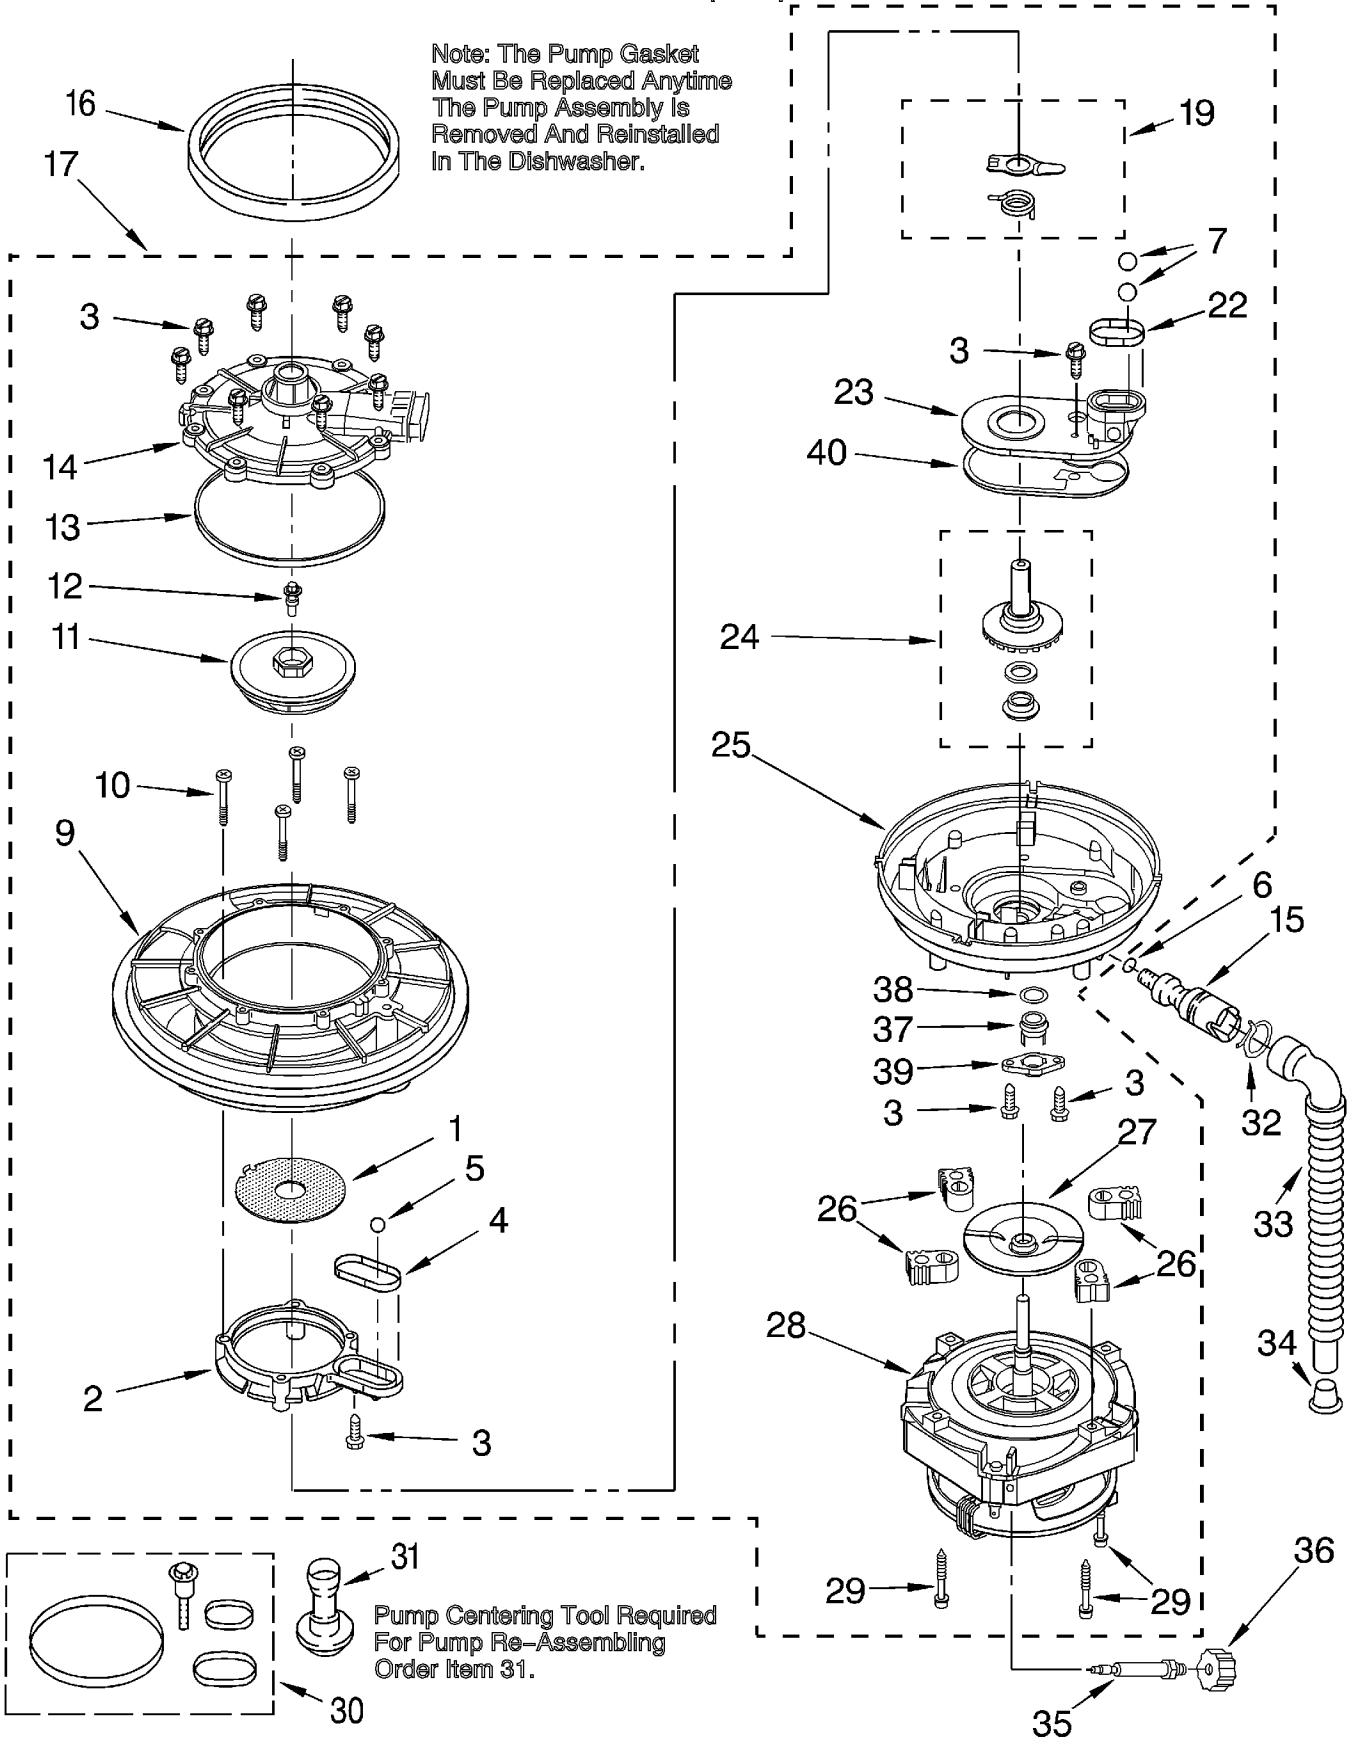

PUMP AND MOTOR PARTS

For Model: SUD600HQ0

(White)

Note: The Pump Gasket Must Be Replaced Anytime The Pump Assembly Is Removed And Reinstalled In The Dishwasher.