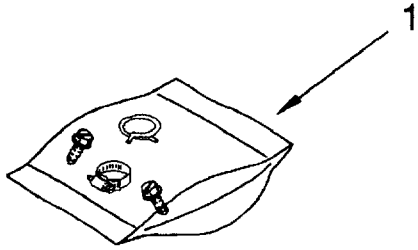

MISCELLANEOUS PARTS

For Model: SUD600HQ0
(White)