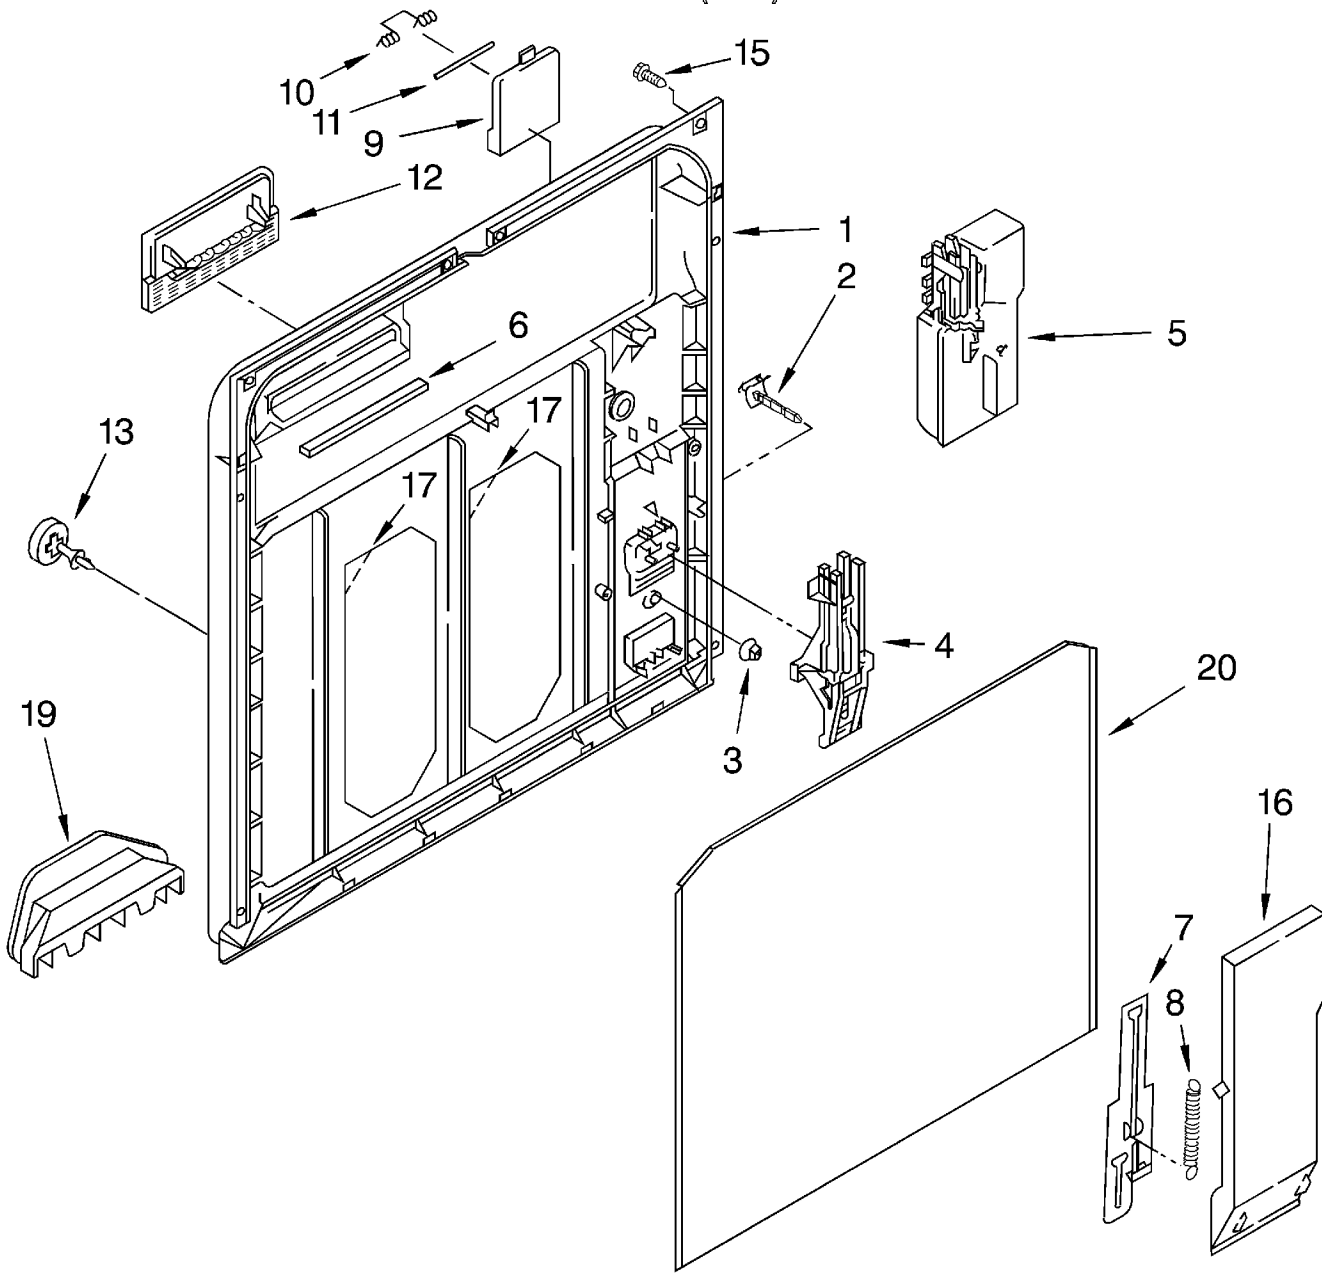

INNER DOOR PARTS

For Model: SUD600HQ0

(White)