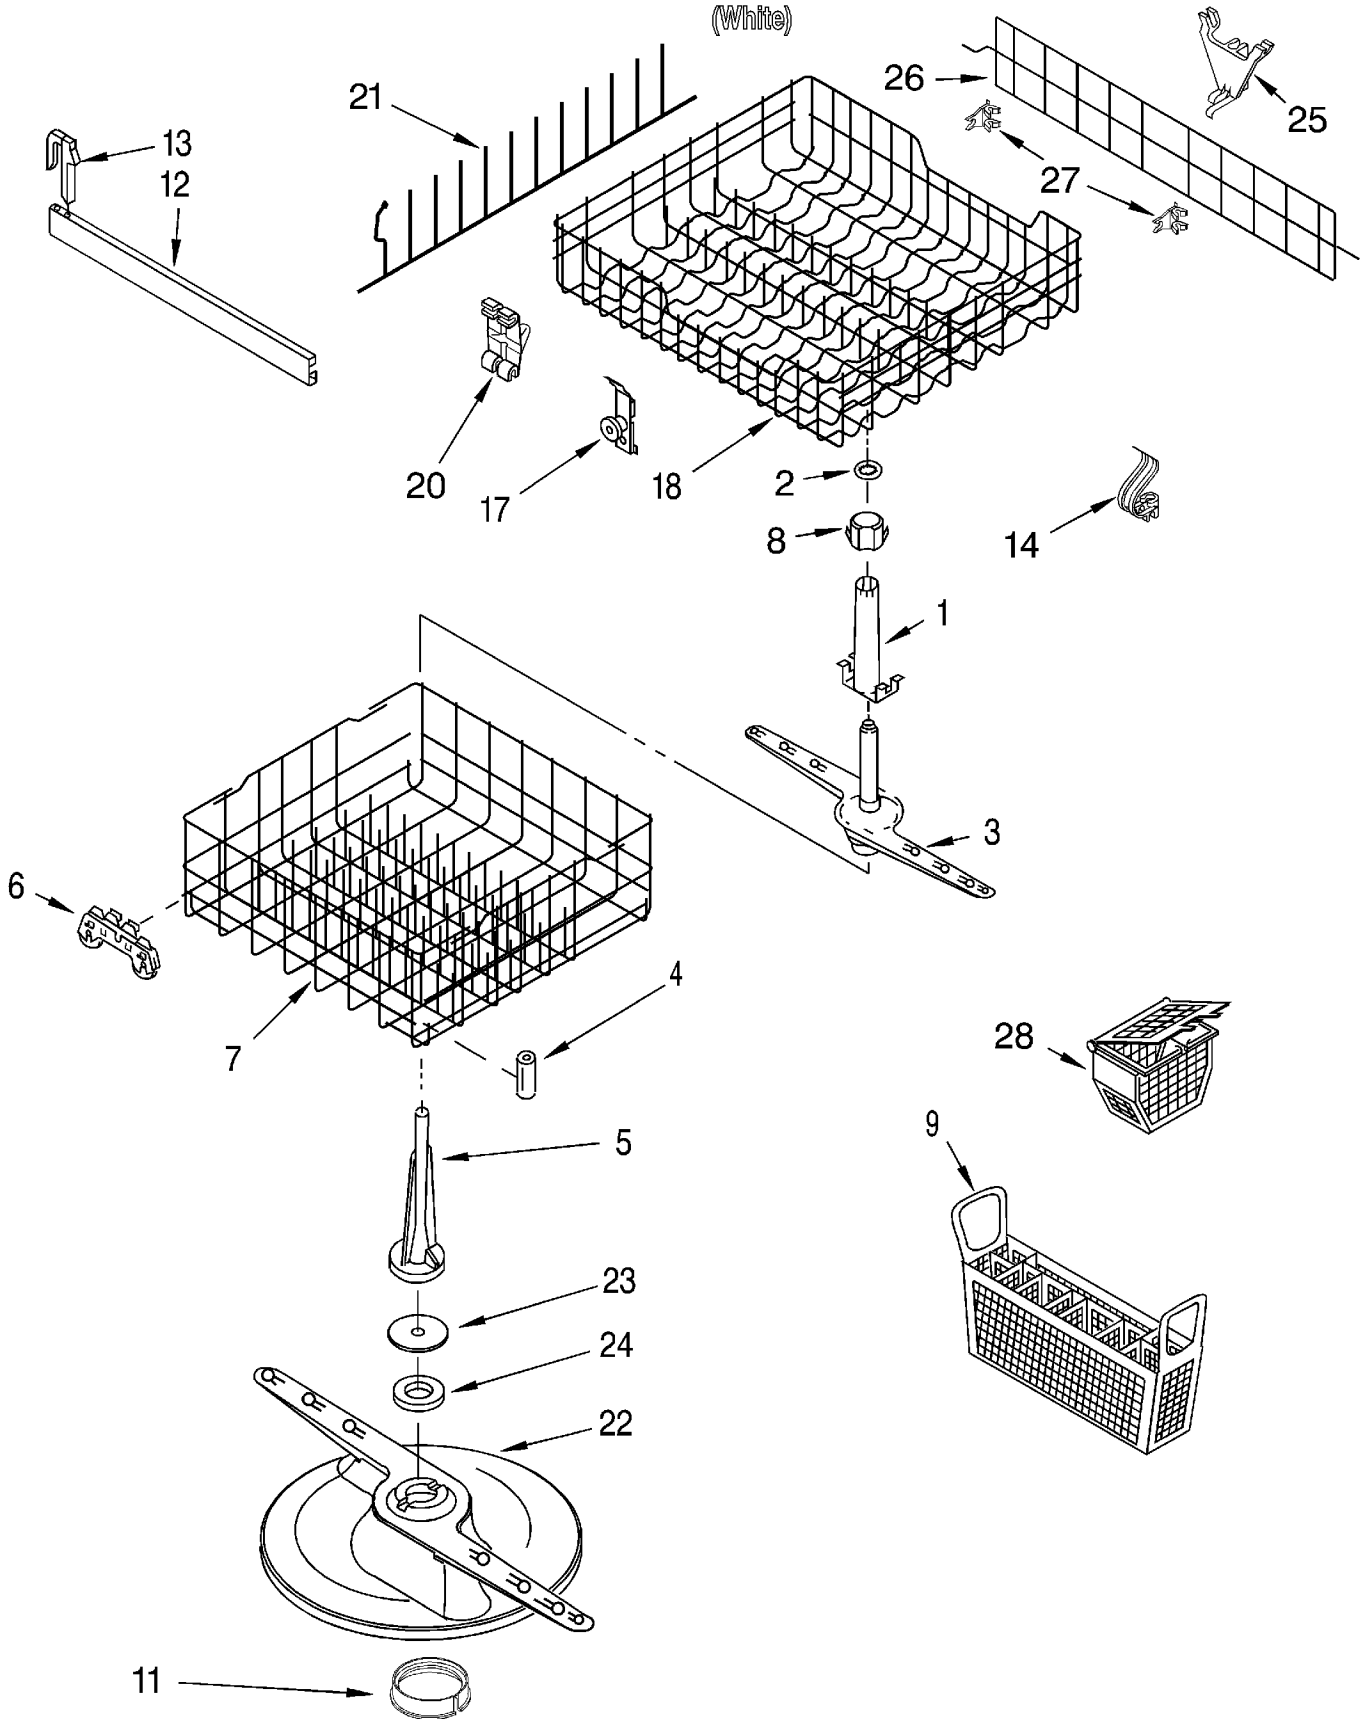

DISHRACK PARTS

For Model: SUD600HQ0

(White)