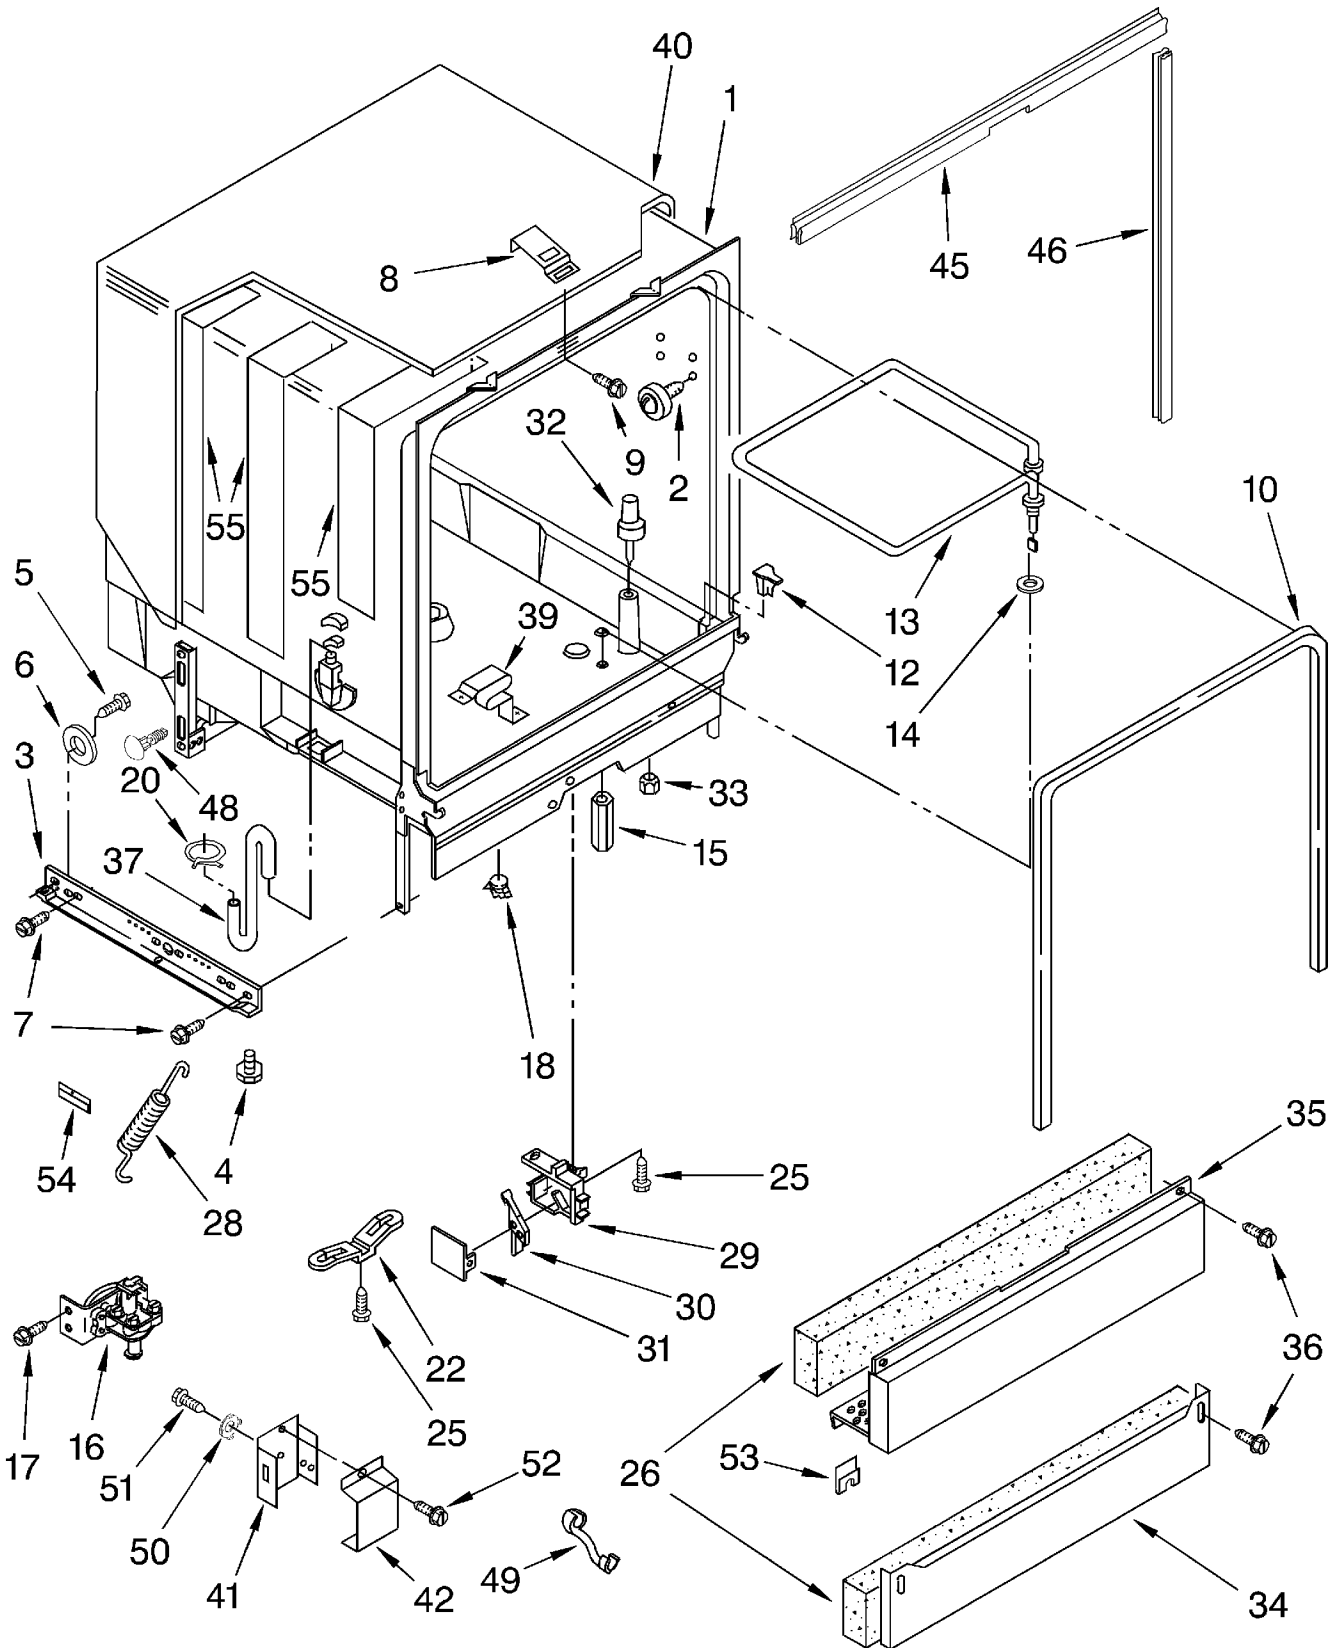

INNER DOOR PARTS

For Model: SUD600HQ0

(White)

1	3371435	Door, Inner (Includes Items 2 & 3)
2	3376066	Latch, Detergent Dispenser (Includes Item 3)
3	3369061	Snap, Detergent Dispenser (Includes Item 2)
4	3369055	Actuator Assembly
5	8052027	Wet Agent, Dispenser
6	3379673	Seal, Door Vent
7		Draw Bar,
	3369000	Upper Dispenser
	3369602	Lower Dispenser
8	3368999	Spring (Draw Bar)
9	3378138	Lid Assembly
10	300106	Spring, Lid
11	3372028	Pin (Lid Hinge) (Also Order Item 10)
12	3371710	Screen, Vent
13	3378134	Cap, Wet-Agent
15	3400815	Screw
16	3371569	Cover, Drip
17	3374772	Damper, Door (2)
19	3379674	Vent Asm. (Includes Item 6)
20	8271325	Absorber, Sound

TUB ASSEMBLY PARTS

For Model: SUD600HQ0

(White)

1	3378160	Tub Assembly
2	3380371	Tub, Wheel Assembly (8)
3	3368933	Runner (2)
4	3376439	Leveler (2)
5	3370389	Screw, Shoulder
6	302819	Wheel (2)
7	343641	Screw,
8	3378149	Plate, Latch
9	3374720	Screw
10	3376927	Gasket
12	3378140	Deflector (2)
13	3379487	Heater (Includes Item 14)
14	717273	Washer, Rubber (2)
15	3378706	Nut (2) (Heater Terminal)
16	3378779	Water Valve
17	304392	Screw
18	661566	Thermostat, Hi-Limit
20	301958	Clamp
22	3378595	Bracket, Thermostat
25	304231	Screw
26	3374767	Insulation, Toe & Access. Panel
28	3374343	Spring, Door (2)
29	3369048	Housing, Float Switch
30	3369067	Switch, Float
31	3369049	Cover, Switch Housing
32	3376397	Float & Washer Assembly
33	717488	Nut
34		Panel, Toe (Includes #26)
	9742869	White
35		Panel, Access
	3379918	White
36	302868	Screw
37	3369414	Hose, Inlet
39	3379740	Support, Heater
40	8055334	Shield, Sound
41	3378131	Terminal Box
42	300068	Cover Assembly, Terminal Box
45	3380885	Seal, Top
46	3380884	Seal, Side (2)
48	304666	Retainer, Push (2)
49	3370307	Strain Relief
50	3378128	Washer
51	3400014	Screw
52	3369138	Screw
53	3378123	Clip, Grounding
54	8052018	Friction Pad (Velcro)
55	3374773	Damper, Tub side (6)