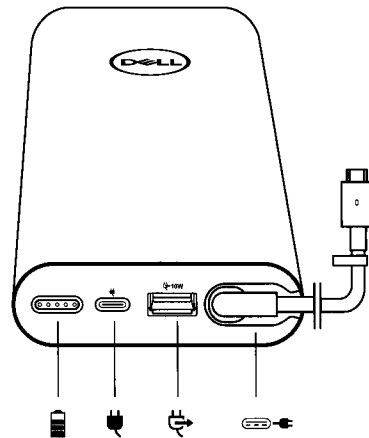

Dell PW7018LC Notebook Power Bank Plus USB-C 65Wh

Quick Start Guide

Di impor oleh:

PT Dell Indonesia
Menara BCA Lantai 48 Unit 4804
Jalan M.H. Thamrin No. 1 Jakarta Pusat, 10310 Indonesia
NOMOR PENDAFTARAN: IMKG.1217.05.2020

Dell.com/support
Dell.com/support/manuals
Dell.com/regulatory_compliance

© 2018-2020 Dell Inc. or its subsidiaries.
2020-06

WYDRH
A01
120-7264H