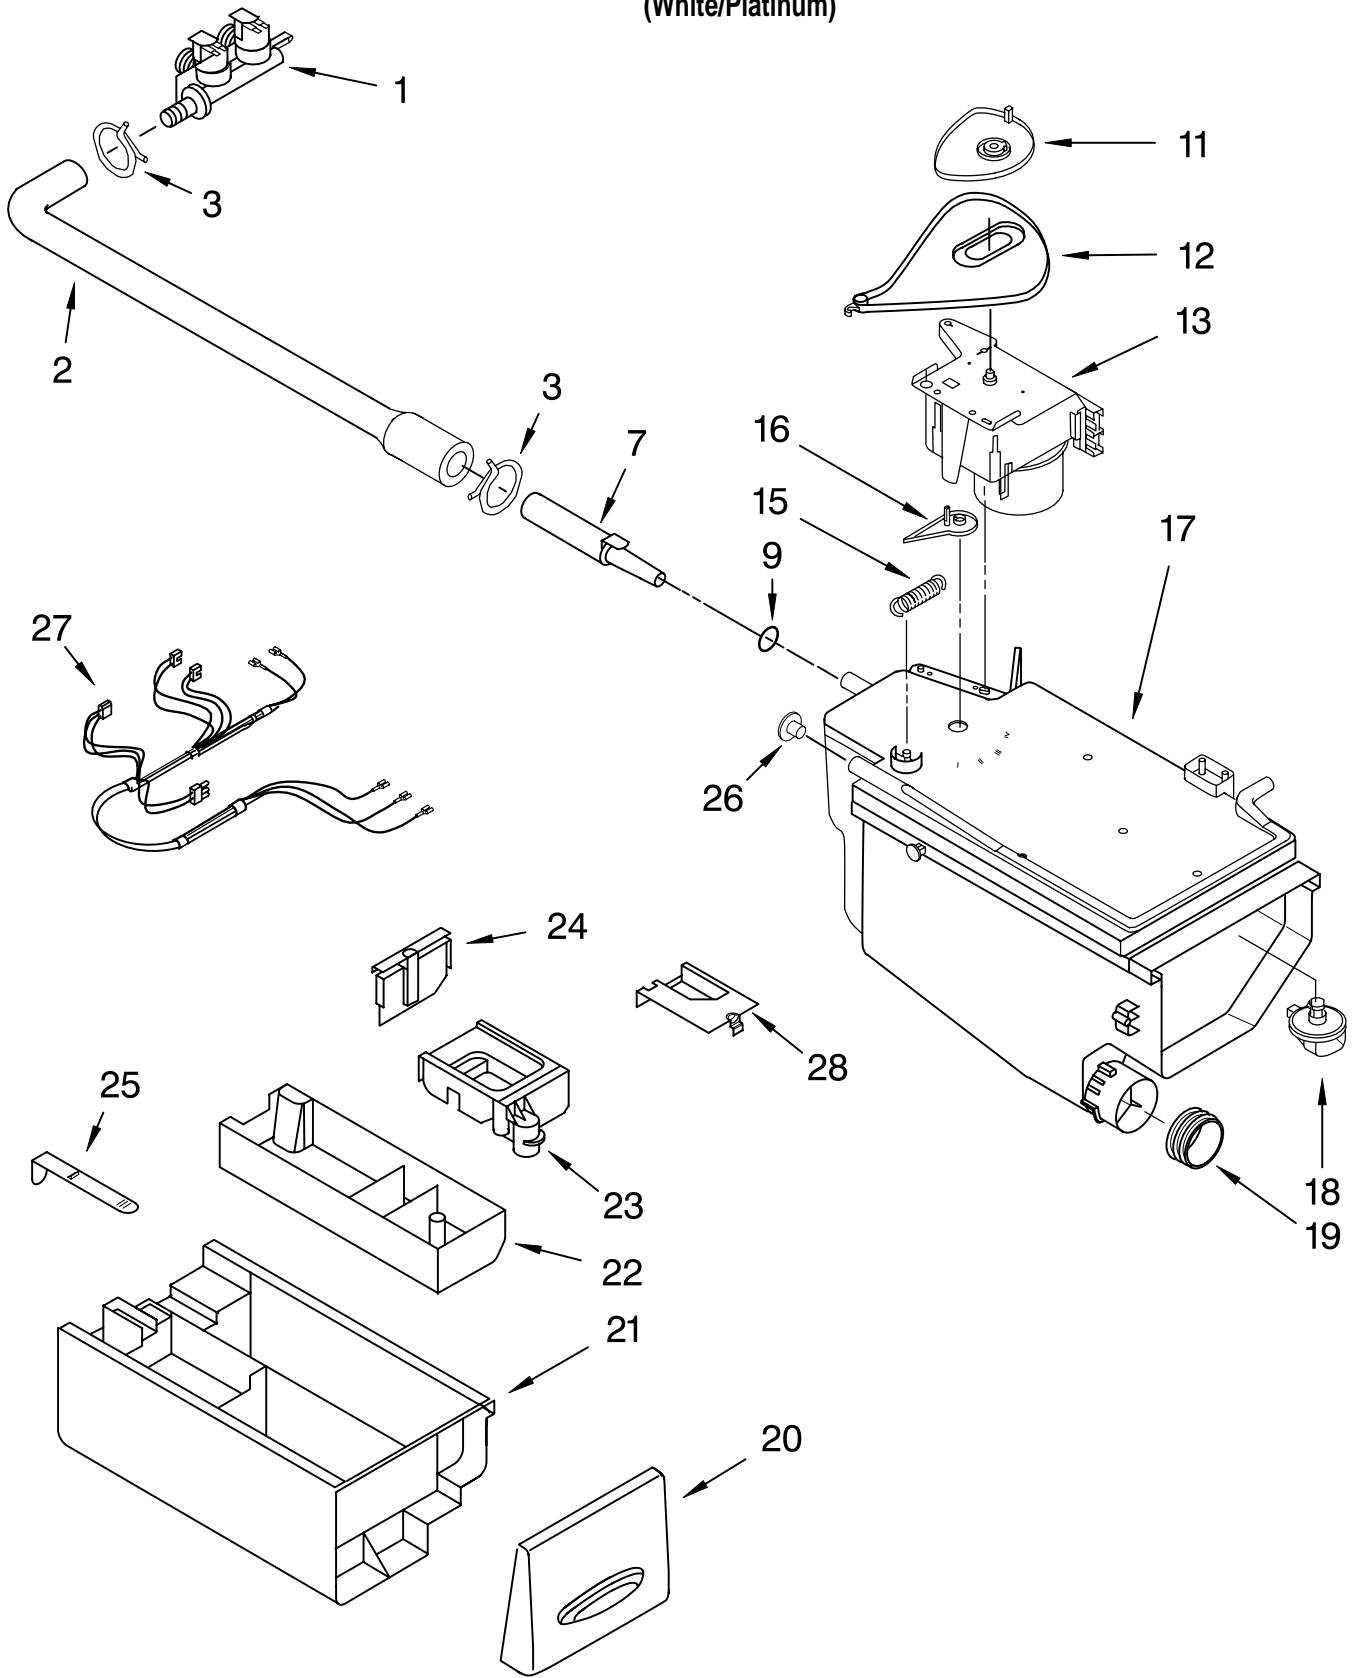

DISPENSER PARTS

For Model: GHW9150PW2

(White/Platinum)

FOR ORDERING INFORMATION REFER TO PARTS PRICE LIST

DISPENSER PARTS

For Model: GHW9150PW2

(White/Platinum)

Illus. No.	Part No.	DESCRIPTION
1	8181694	Valve, Inlet
2	8182683	Hose, Inlet Valve To Dispenser
3	8181751	Clamp
7	8183010	Nozzle, Inlet
9	8183036	O-Ring
11	8181726	Cam, Actuator
12	8181725	Lever, Water Distribution
13	8181723	Actuator
15	8181727	Spring, Lever
16	8181724	Connection, Lever
17	8183032	Dispenser
18	8181712	Nozzle, Distribution
19	8181747	Seal
20	8181887	Handle, Drawer (Included with Control Panel)
21	8181720	Drawer, Detergent
22	8181722	Container, Detergent
23	8182665	Siphon, Bleach/Softener
24	8182131	Separator
25	8181721	Hook, Drawer
26	8182123	Cap
27	8182682	Harness, Wiring (Inlet Valve)
28	8181898	Cover, Pre-Wash

FOR ORDERING INFORMATION REFER TO PARTS PRICE LIST