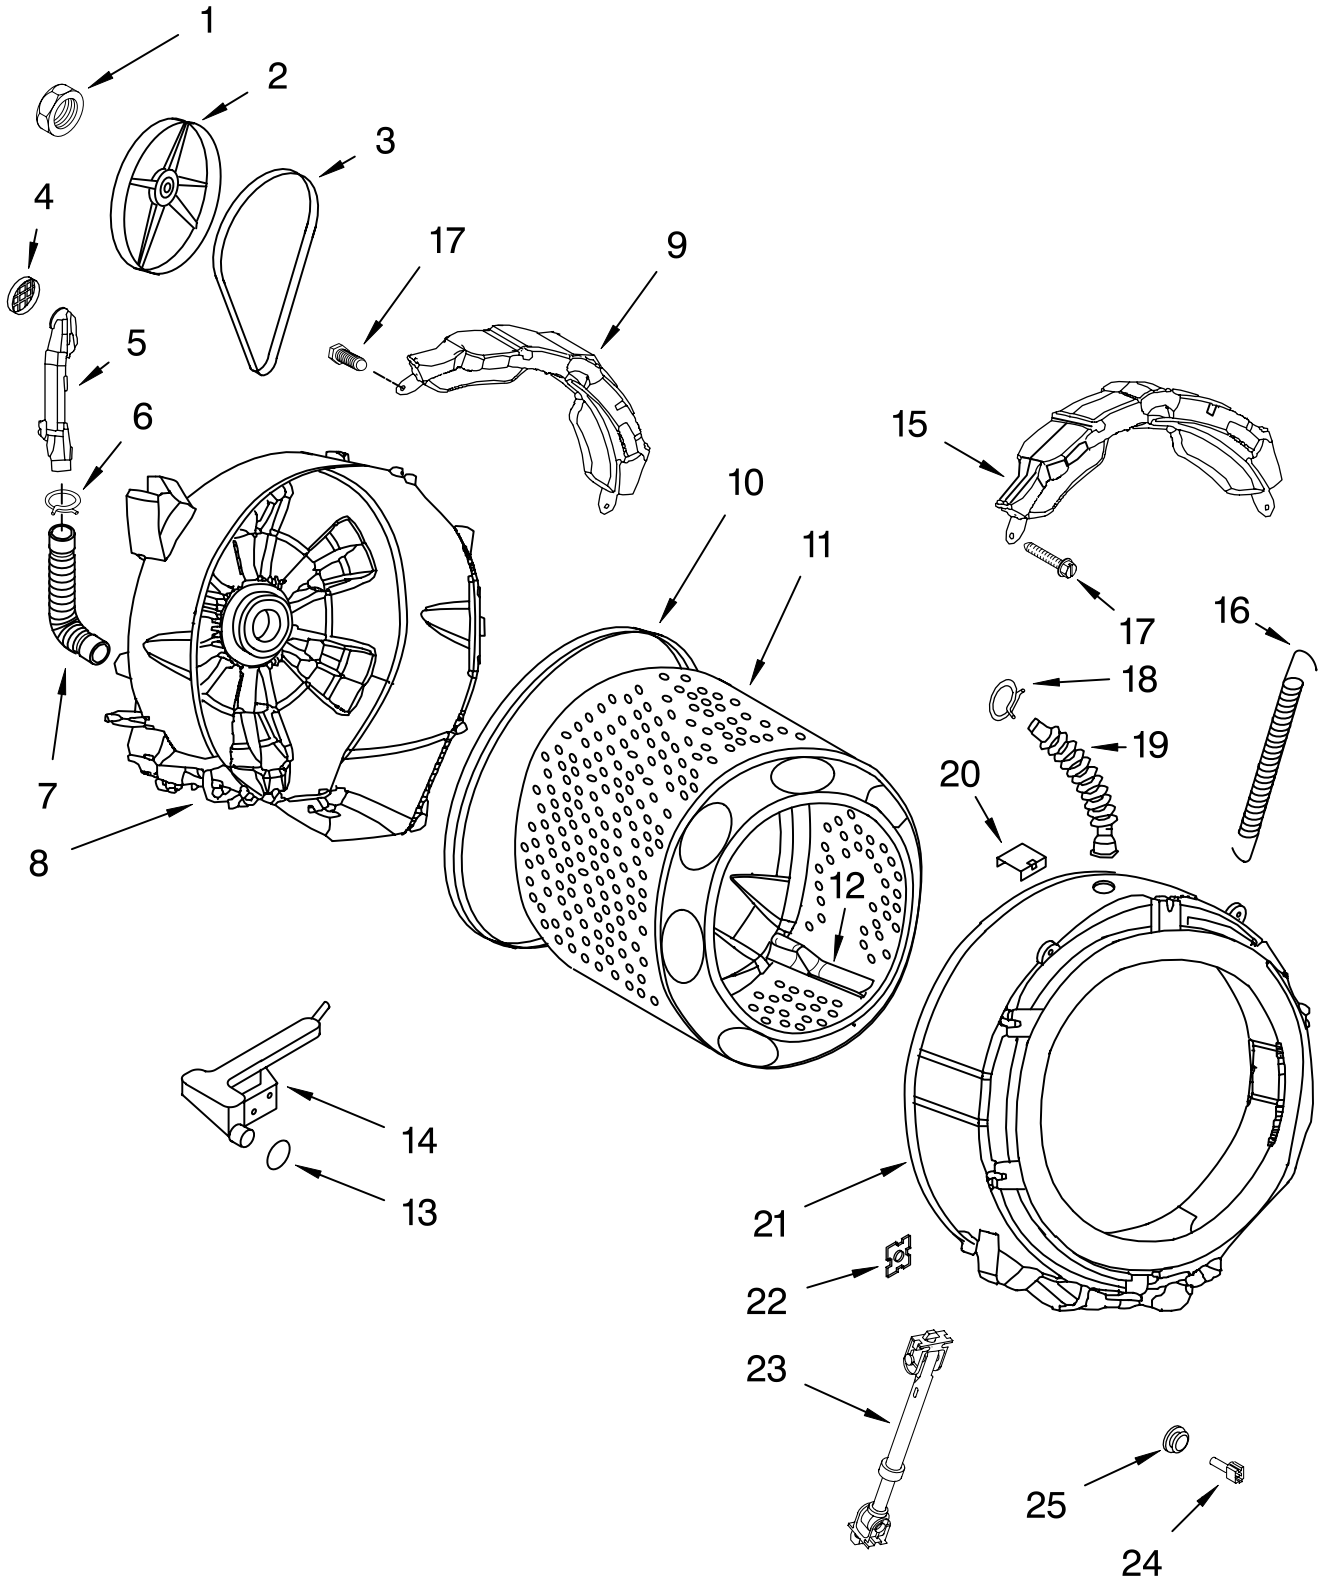

TUB AND BASKET PARTS

For Model: GHW9150PW2

(White/Platinum)

FOR ORDERING INFORMATION REFER TO PARTS PRICE LIST

TUB AND BASKET PARTS

For Model: GHW9150PW2

(White/Platinum)

Illus. No.	Part No.	DESCRIPTION
1	8182132	Nut, Pulley
2	8182650	Pulley
3	8182633	Belt
4	8181745	Grid, Ventilation
5	8181744	Pipe, Ventilation
6	8181746	Clamp
7	8181743	Hose, Exhaust
8	8181912	Tub, Rear
9	8181913	Counterweight, Rear
10	8181673	Gasket, Tub
11	8182232	Basket
12	8182233	Baffle, Tub
13	8181748	O-Ring
14	8181731	Airtrap
15	8181645	Counterweight, Front
16	8181762	Spring, Suspension
17	8181647	Bolt
18	8181742	Clamp
19	8181794	Hose, Tub to Dispenser
20	8181667	Clamp
21	8181825	Tub, Front
22	8182512	Nut, Push-In
23	8182703	Shock Absorber
24	8181705	NTC
25	8181829	Seal, Rubber

Following Parts Not Illustrated

8182126 Screw, Baffle