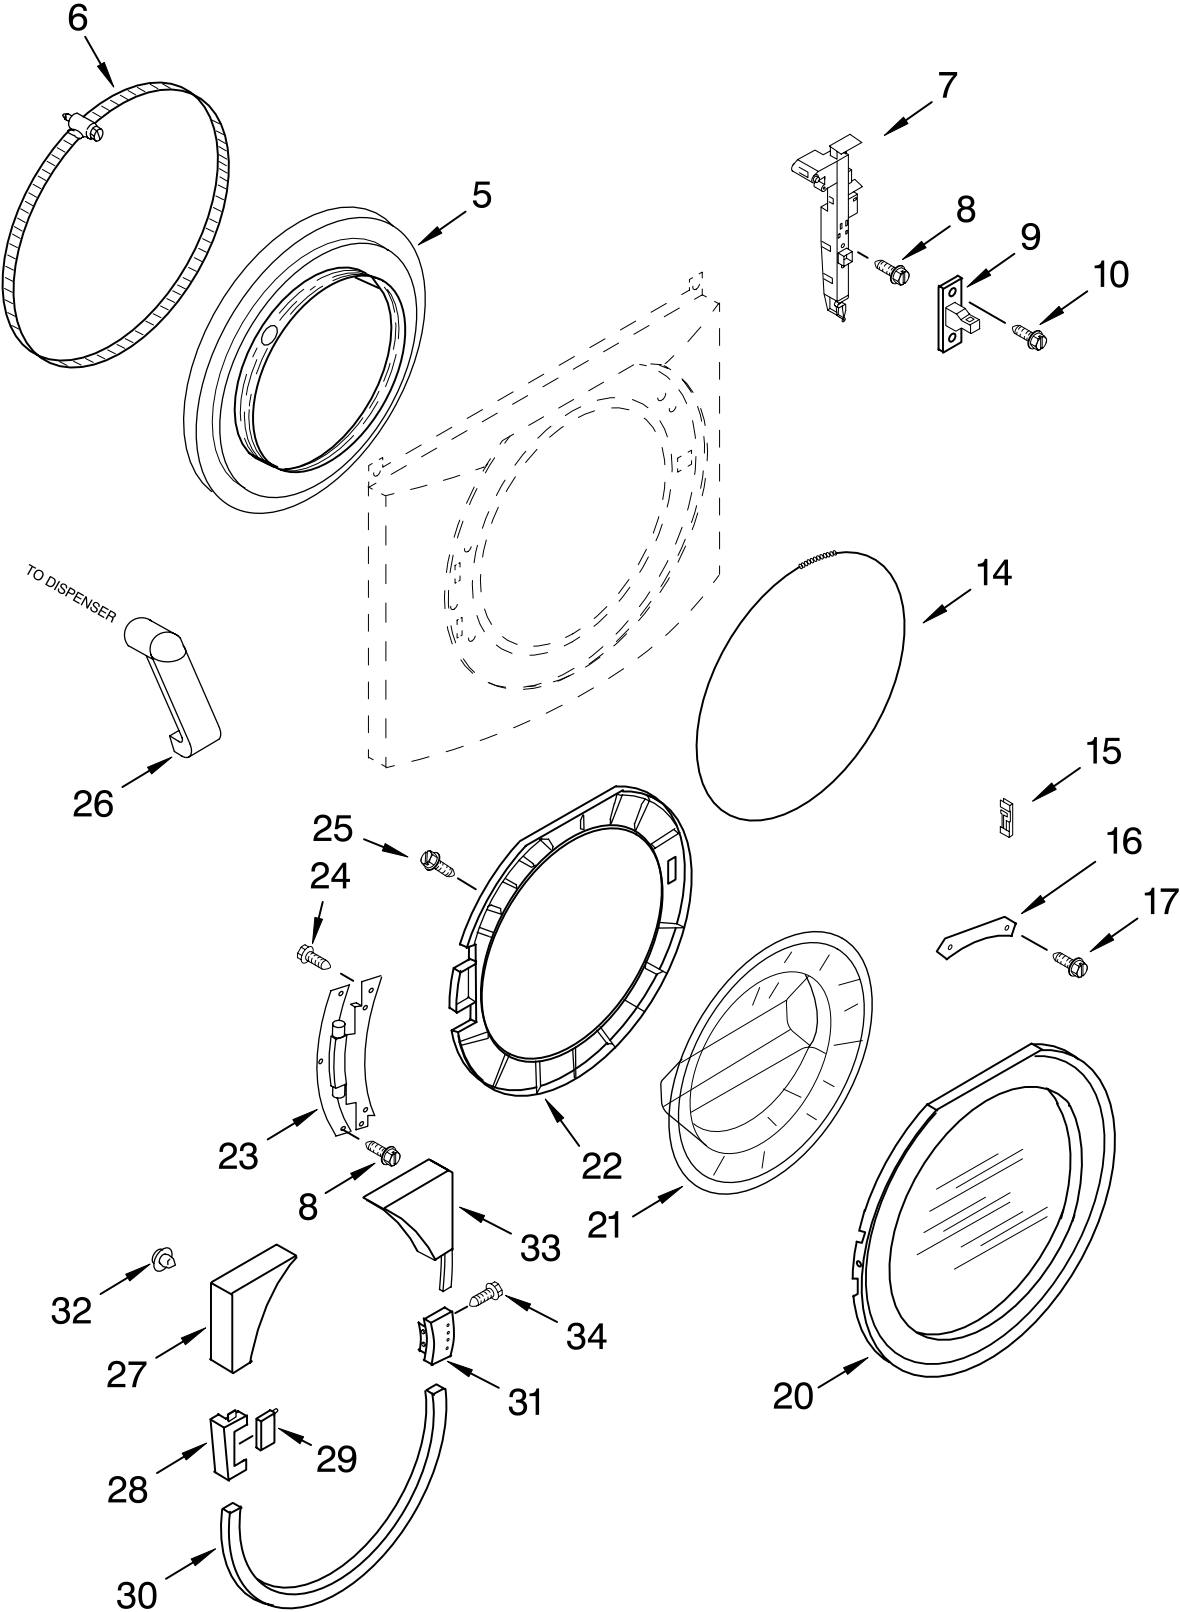

TOP AND CABINET PARTS

For Model: GHW9150PW2
(White/Platinum)

AUTOMATIC
WASHER

FOR ORDERING INFORMATION REFER TO PARTS PRICE LIST

TOP AND CABINET PARTS

For Model: GHW9150PW2

(White/Platinum)

<u>Illus. No.</u>	<u>Part No.</u>	<u>DESCRIPTION</u>
1		Literature Parts
	8182748	Use & Care Guide
	8182677	Tech Sheet
	8182658	Quick Start Guide
	8182270	DVD-Instruction
2	8181799	Top
3	8181630	Cabinet
4	8181838	Panel, Front
5	8181643	Toe Panel
6	8181636	Foot, Leveling
7	8181763	Bracket, Spring
8	8183008	Brace, Side Panel
9	8181635	Pan, Bottom
10	8182698	Panel, Rear
11	8182661	Brace, Transport
12		Bolt, Shipping
	8182797	Upper
	8182798	Lower
13		Hose, Water Inlet
	8182795	Blue Coupler
	8182792	Red Coupler
14	8183009	Cord, Power
15	8181690	Strain Relief
16	8182607	Brace, Rear
17	8182701	Clip, Outer Hose Holder
18	8181737	Outer Drain Hose
19	8181738	Connector, Hose Outlet
20	8181752	Clamp, Hose
22	8181683	Filter, Interference
23	8181695	Switch, Pressure
24	8181739	Hose, Pressure Switch
25	8181691	Screw
26	8182700	Cover, Transport
27	8181768	Storage, Hose
28	8181828	Screw
29	8181930	Microswitch (2)
30	8182699	Grommet, Cord Support (2)
31	8182201	Screw, 3 x 8 mm
32	8182702	Clip, Outer Hose Holder

Following Parts Not Illustrated

8182109 Harness Channel

DOOR AND LATCH PARTS

For Model: GHW9150PW2

(White/Platinum)

FOR ORDERING INFORMATION REFER TO PARTS PRICE LIST

DOOR AND LATCH PARTS

For Model: GHW9150PW2