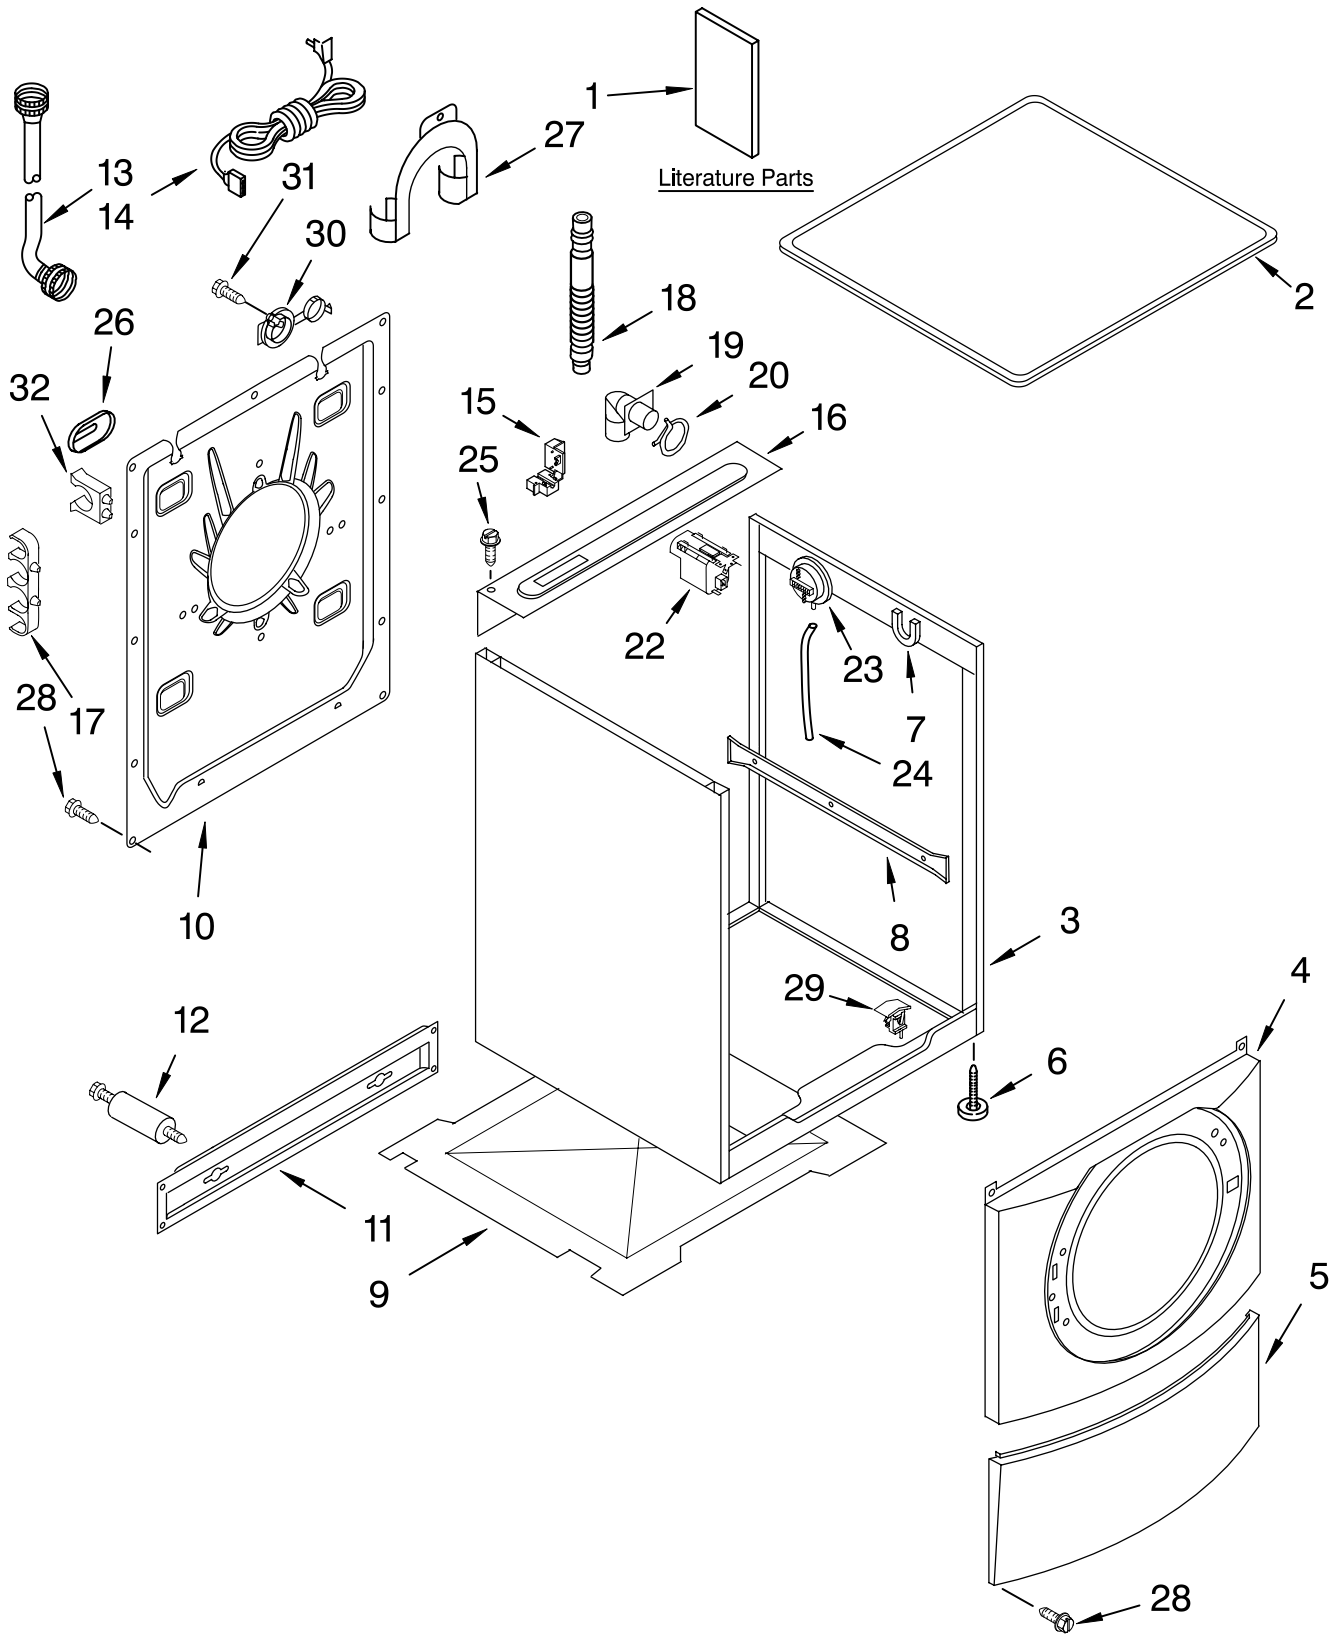

TOP AND CABINET PARTS

For Model: GHW9150PW2
(White/Platinum)

AUTOMATIC
WASHER

FOR ORDERING INFORMATION REFER TO PARTS PRICE LIST

TOP AND CABINET PARTS

For Model: GHW9150PW2

(White/Platinum)

<u>Illus. No.</u>	<u>Part No.</u>	<u>DESCRIPTION</u>
1		Literature Parts
	8182748	Use & Care Guide
	8182677	Tech Sheet
	8182658	Quick Start Guide
	8182270	DVD-Instruction
2	8181799	Top
3	8181630	Cabinet
4	8181838	Panel, Front
5	8181643	Toe Panel
6	8181636	Foot, Leveling
7	8181763	Bracket, Spring
8	8183008	Brace, Side Panel
9	8181635	Pan, Bottom
10	8182698	Panel, Rear
11	8182661	Brace, Transport
12		Bolt, Shipping
	8182797	Upper
	8182798	Lower
13		Hose, Water Inlet
	8182795	Blue Coupler
	8182792	Red Coupler
14	8183009	Cord, Power
15	8181690	Strain Relief
16	8182607	Brace, Rear
17	8182701	Clip, Outer Hose Holder
18	8181737	Outer Drain Hose
19	8181738	Connector, Hose Outlet
20	8181752	Clamp, Hose
22	8181683	Filter, Interference
23	8181695	Switch, Pressure
24	8181739	Hose, Pressure Switch
25	8181691	Screw
26	8182700	Cover, Transport
27	8181768	Storage, Hose
28	8181828	Screw
29	8181930	Microswitch (2)
30	8182699	Grommet, Cord Support (2)
31	8182201	Screw, 3 x 8 mm
32	8182702	Clip, Outer Hose Holder

(White/Platinum)

Illus.	Part	
No.	No.	DESCRIPTION
5	8182119	Bellow
6	8181663	Clamp, Bellow
7	8182634	Lock, Door
8	8181760	Screw
9	8181651	Hook, Door
10	8181758	Screw
14	8181664	Clamp, Bellow Front
15	8181659	Clamp, Support
16	8181650	Clamp, Glass
17	8181785	Screw
20	8182992	Door Frame Asm
21	8181655	Glass, Door
22	8182628	Door, Back Support
23	8181843	Hinge, Door
24	8181660	Screw
25	8181661	Screw
26	8181718	Tube, Dispenser to Bellow
27	8181842	Trim, Upper Left
28	8181841	Cover, Hinge (Outer)
29	8181844	Cover, Hinge (Inner)
30	8181840	Trim, Lower
31	8181846	Handle, Door
32	8182779	Clip, Trim
33	8181839	Trim, Upper Right
34	8181759	Screw