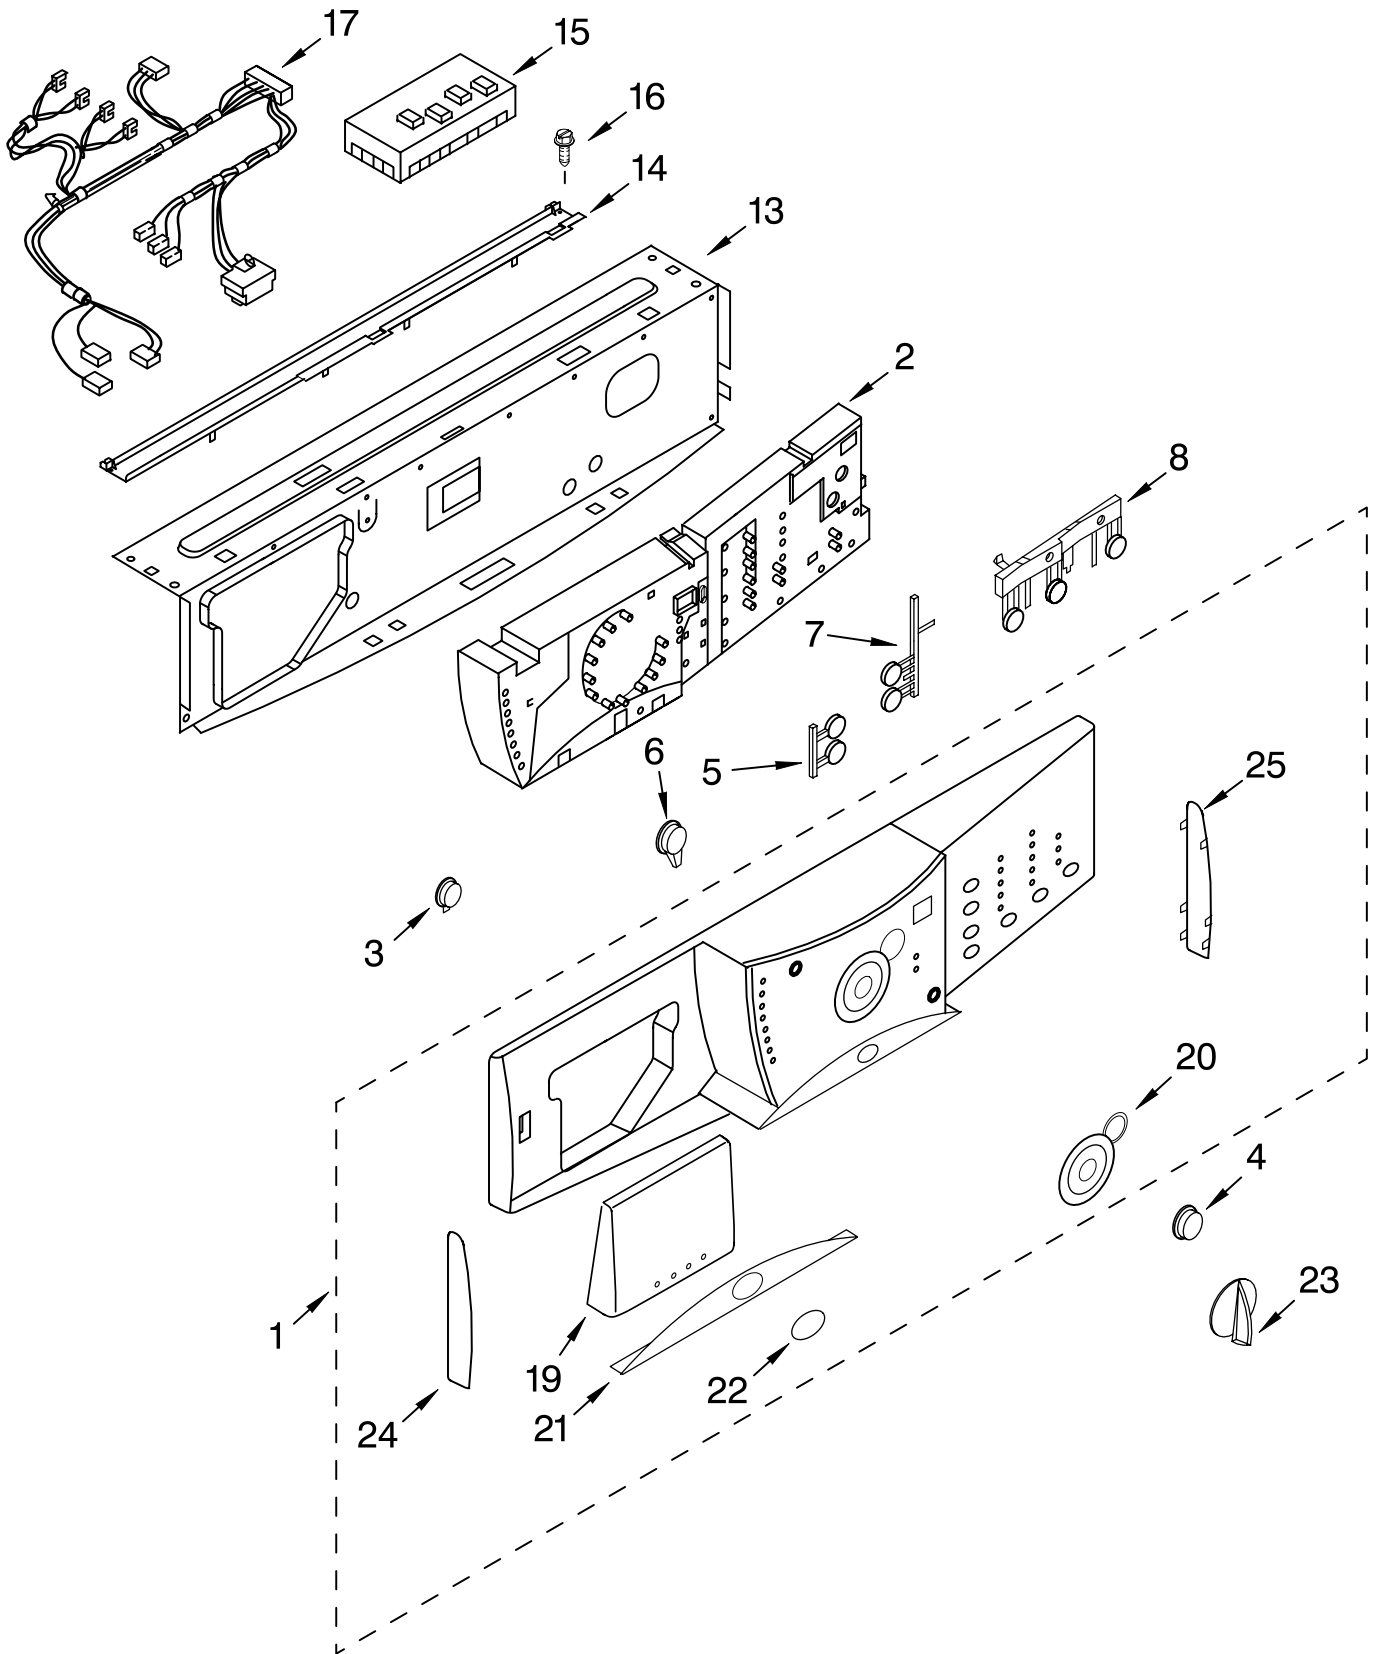

CONTROL PANEL PARTS

For Model: GHW9150PW2

(White/Platinum)

FOR ORDERING INFORMATION REFER TO PARTS PRICE LIST

CONTROL PANEL PARTS

For Model: GHW9150PW2

(White/Platinum)

Illus.	Part	
No.	No.	DESCRIPTION
1	8182864	Panel, Control
2	8182785	User Interface
3	8181860	Button, Power
4	8181861	Button, Start
5	8181863	Button Set, Soil Level
6	8182275	Button, Pause/Cancel
7	8181889	Button Set, Options
8	8181865	Button Set, Spin/Temperature
13	8181639	Brace, Front Top
14	8182800	Channel, Water
15	8182695	Microcomputer, Machine Control
16	8181756	Screw
17	8181783	Harness, Wire
19	8181887	Handle, Drawer
20	8181855	Bezel, Knob
21	8181857	Overlay, Door
22	8181858	Medallion
23	8181859	Knob, Control
24	8181852	Endcap, Left
25	8181853	Endcap, Right

FOR ORDERING INFORMATION REFER TO PARTS PRICE LIST