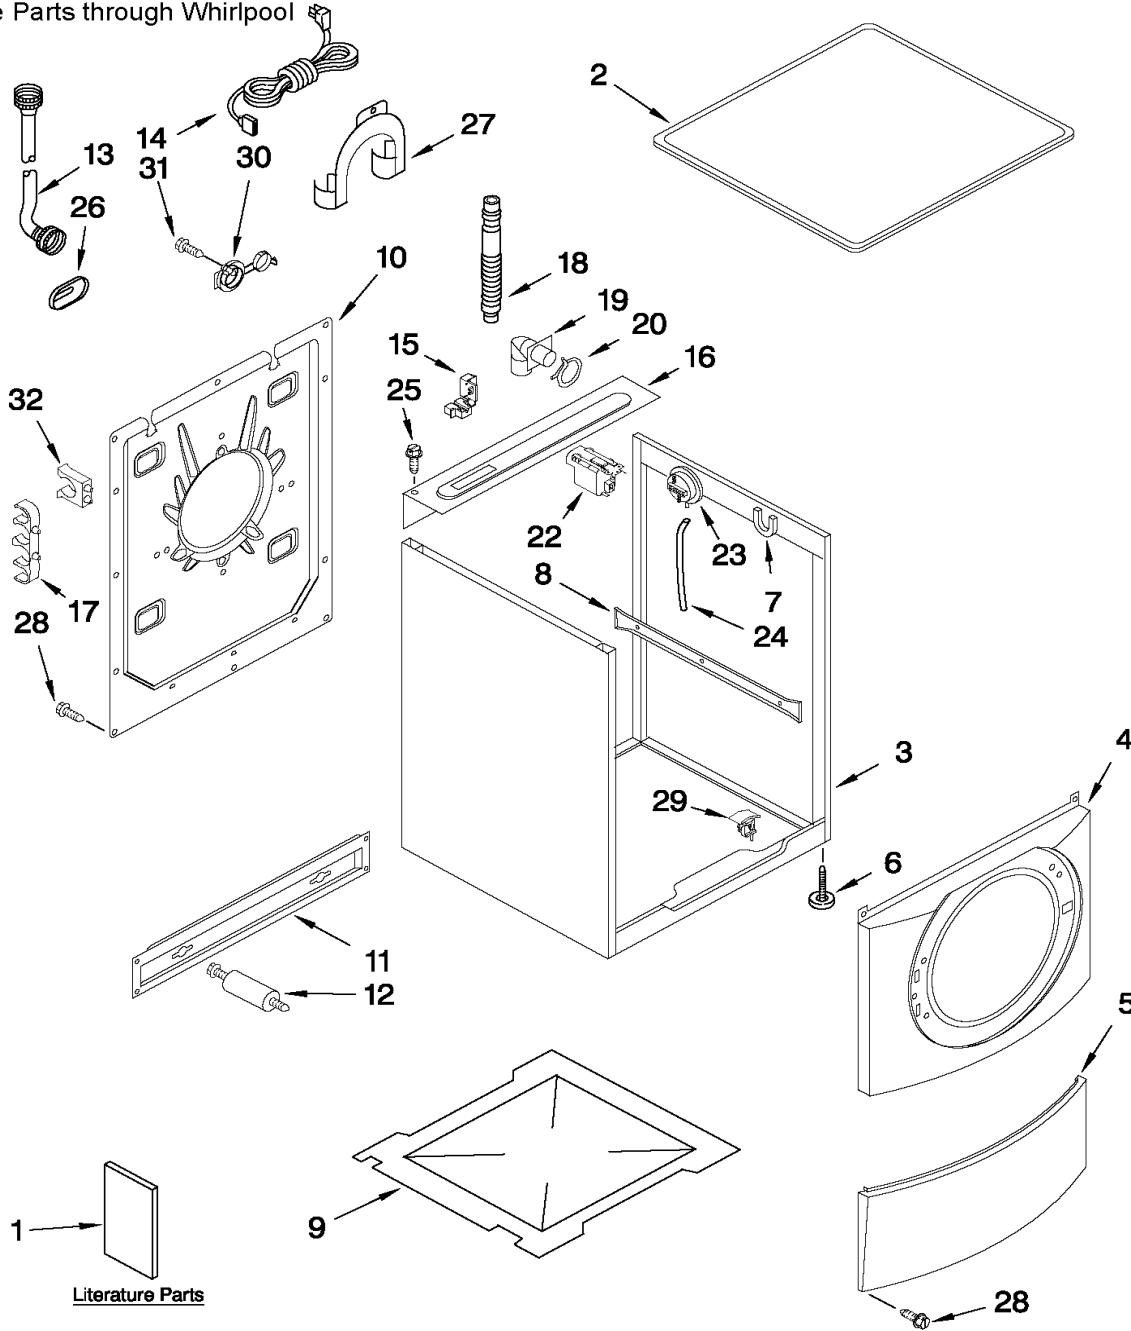

Section: TOP AND CABINET PARTS DIAGRAM

Model: MFW9600SQ0

TOP AND CABINET PARTS

For Model: MFW9600SQ0  
(White)

AUTOMATIC  
WASHER

Whirlpool Part #s Listed  
Source Parts through Whirlpool

FOR ORDERING INFORMATION REFER TO PARTS PRICE LIST