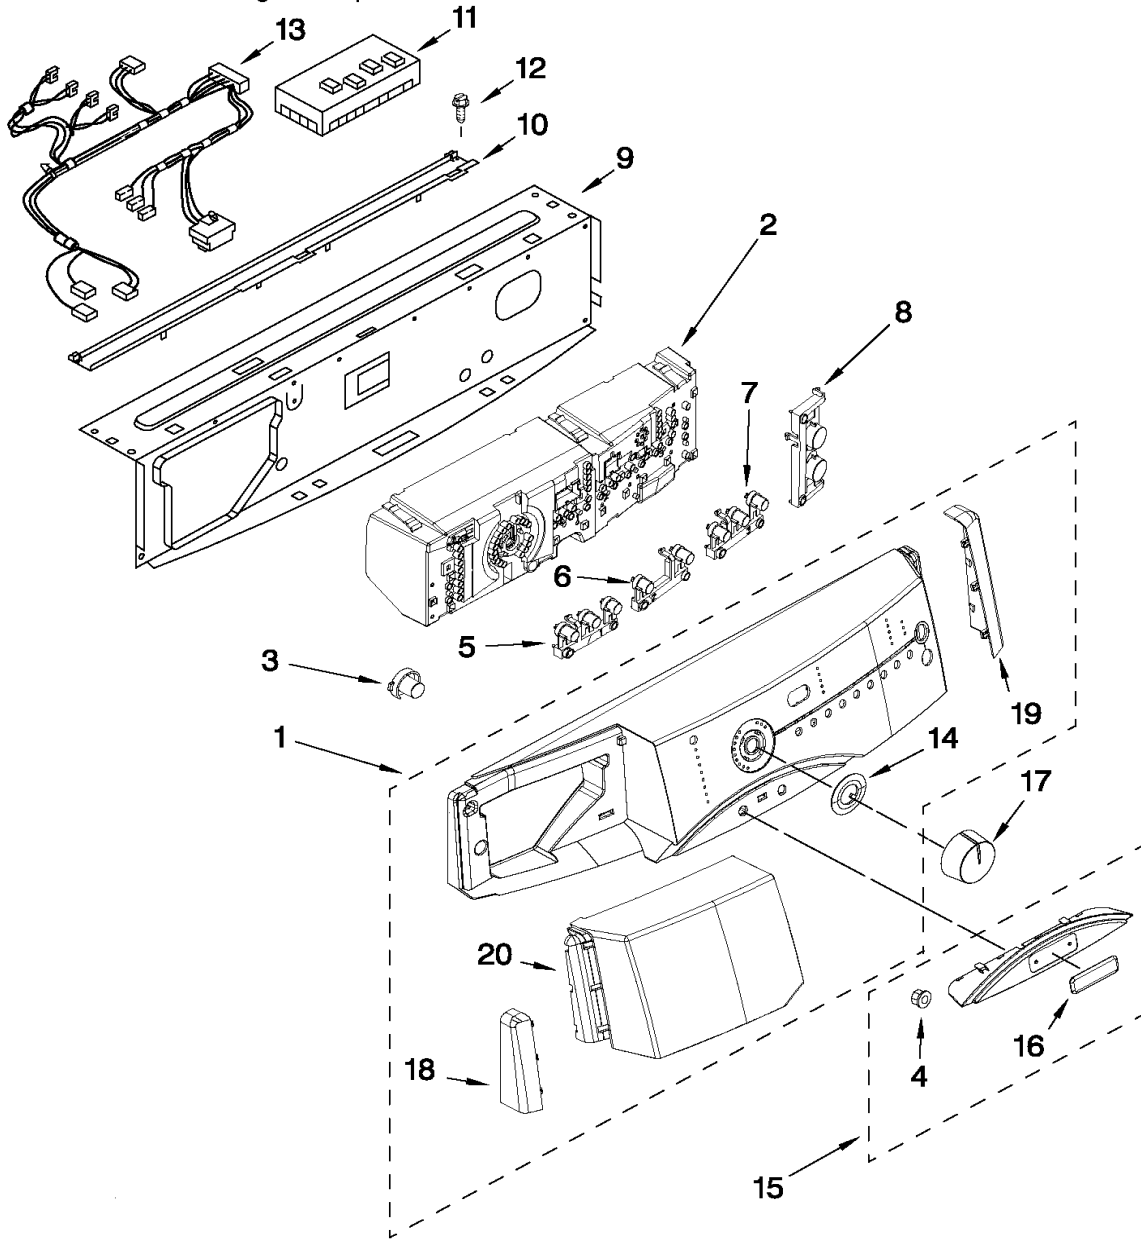

Section: CONTROL PANEL PARTS DIAGRAM

Model: MFW9600SQ0

CONTROL PANEL PARTS

For Model: MFW9600SQ0
(White)

Whirlpool Part #s Listed
Source Parts through Whirlpool

FOR ORDERING INFORMATION REFER TO PARTS PRICE LIST

W10113102

5

MFW9600_05

Section: CONTROL PANEL PARTS DIAGRAM

No.	Part No.	Description	Series Qty
1	N 821555	SOURCE PARTS THROUGH WHIRLPOOL	1
1	N 821554	WHIRLPOOL PART #S LISTED	1

*Color Code (-)=Not Shown #=Series, Serial Prefix or Run No., N=Not Available