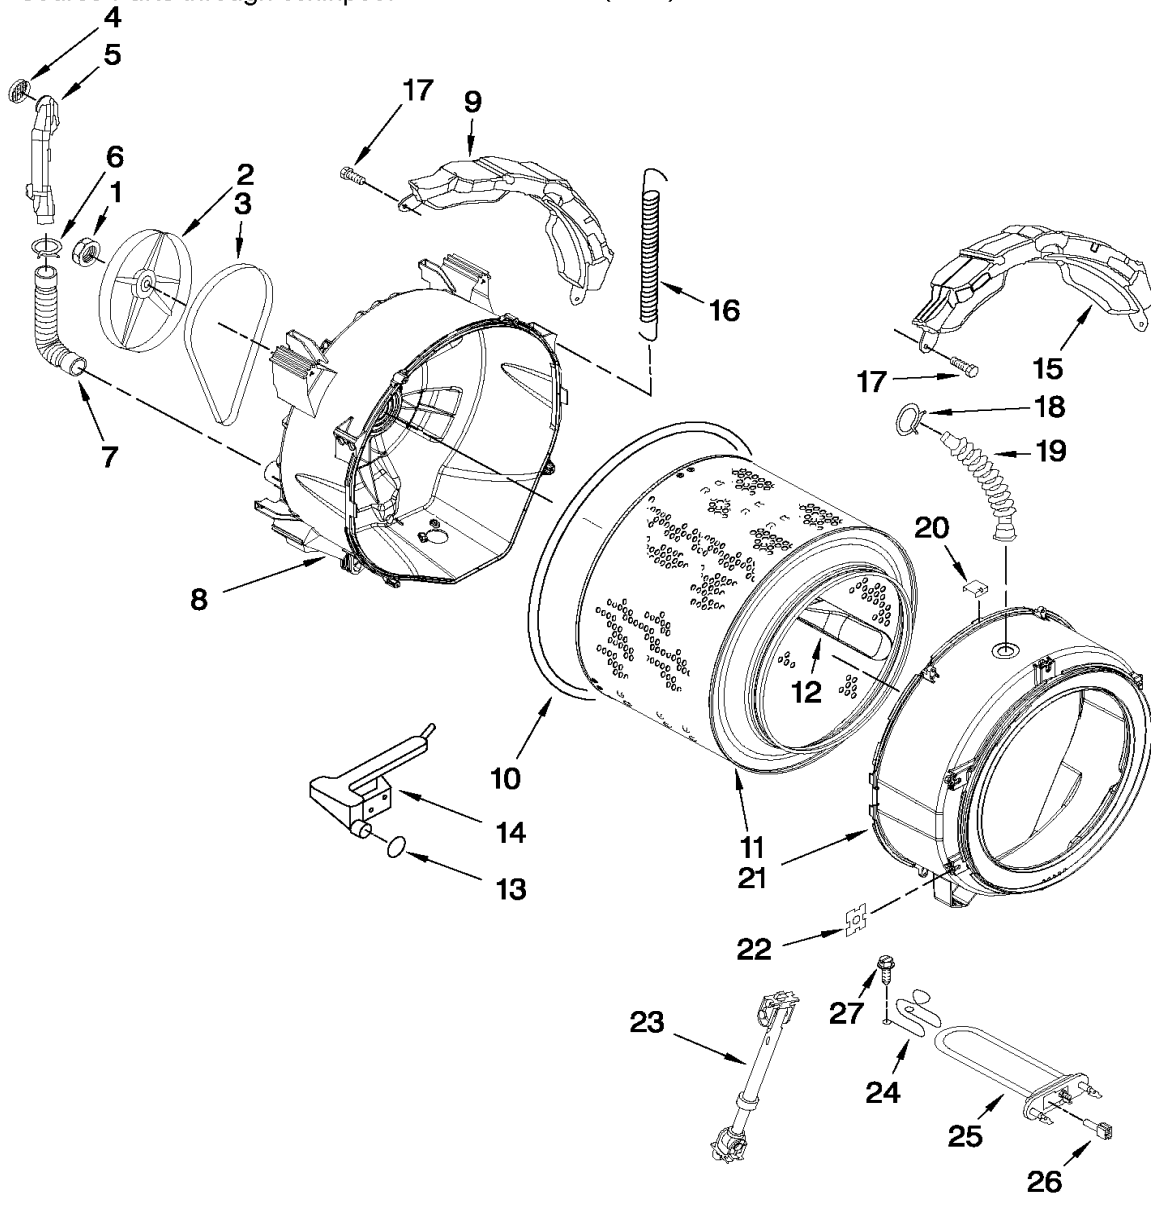

Section: TUB AND BASKET PARTS DIAGRAM

Model: MFW9600SQ0

TUB AND BASKET PARTS

Whirlpool Part #s Listed
Source Parts through Whirlpool

For Model: MFW9600SQ0
(White)

FOR ORDERING INFORMATION REFER TO PARTS PRICE LIST

W10113102

9

MFW9600_09

Section: TUB AND BASKET PARTS DIAGRAM

No.	Part No.	Description	Series Qty
1	N 8215554	WHIRLPOOL PART #S LISTED	1
1	N 8215555	SOURCE PARTS THROUGH WHIRLPOOL	1

*Color Code (-)=Not Shown #=Series, Serial Prefix or Run No., N=Not Available