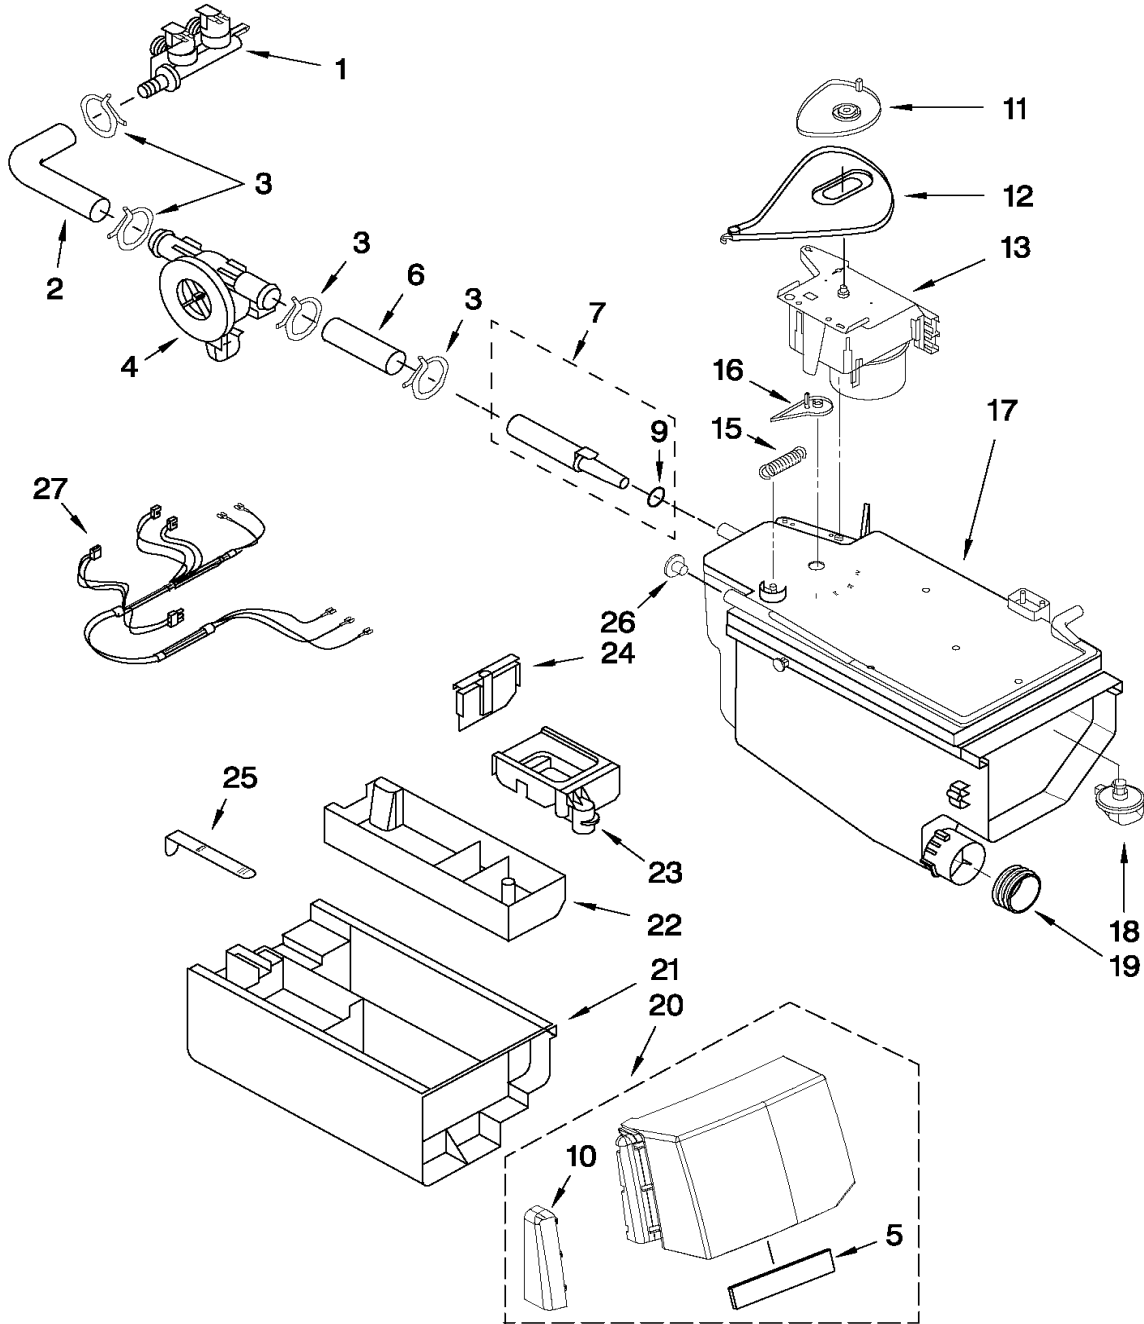

Section: DISPENSER PARTS DIAGRAM

Model: MFW9600SQ0

DISPENSER PARTS

For Model: MFW9600SQ0
(White)

Whirlpool Part #s Listed
Source Parts through Whirlpool

FOR ORDERING INFORMATION REFER TO PARTS PRICE LIST

W10113102

7

MFW9600_07

Section: DISPENSER PARTS DIAGRAM

No.	Part No.	Description	Series Qty
1	N 8215555	SOURCE PARTS THROUGH WHIRLPOOL	1
1	N 8215554	WHIRLPOOL PART #S LISTED	1

*Color Code (-)=Not Shown #=Series, Serial Prefix or Run No., N=Not Available