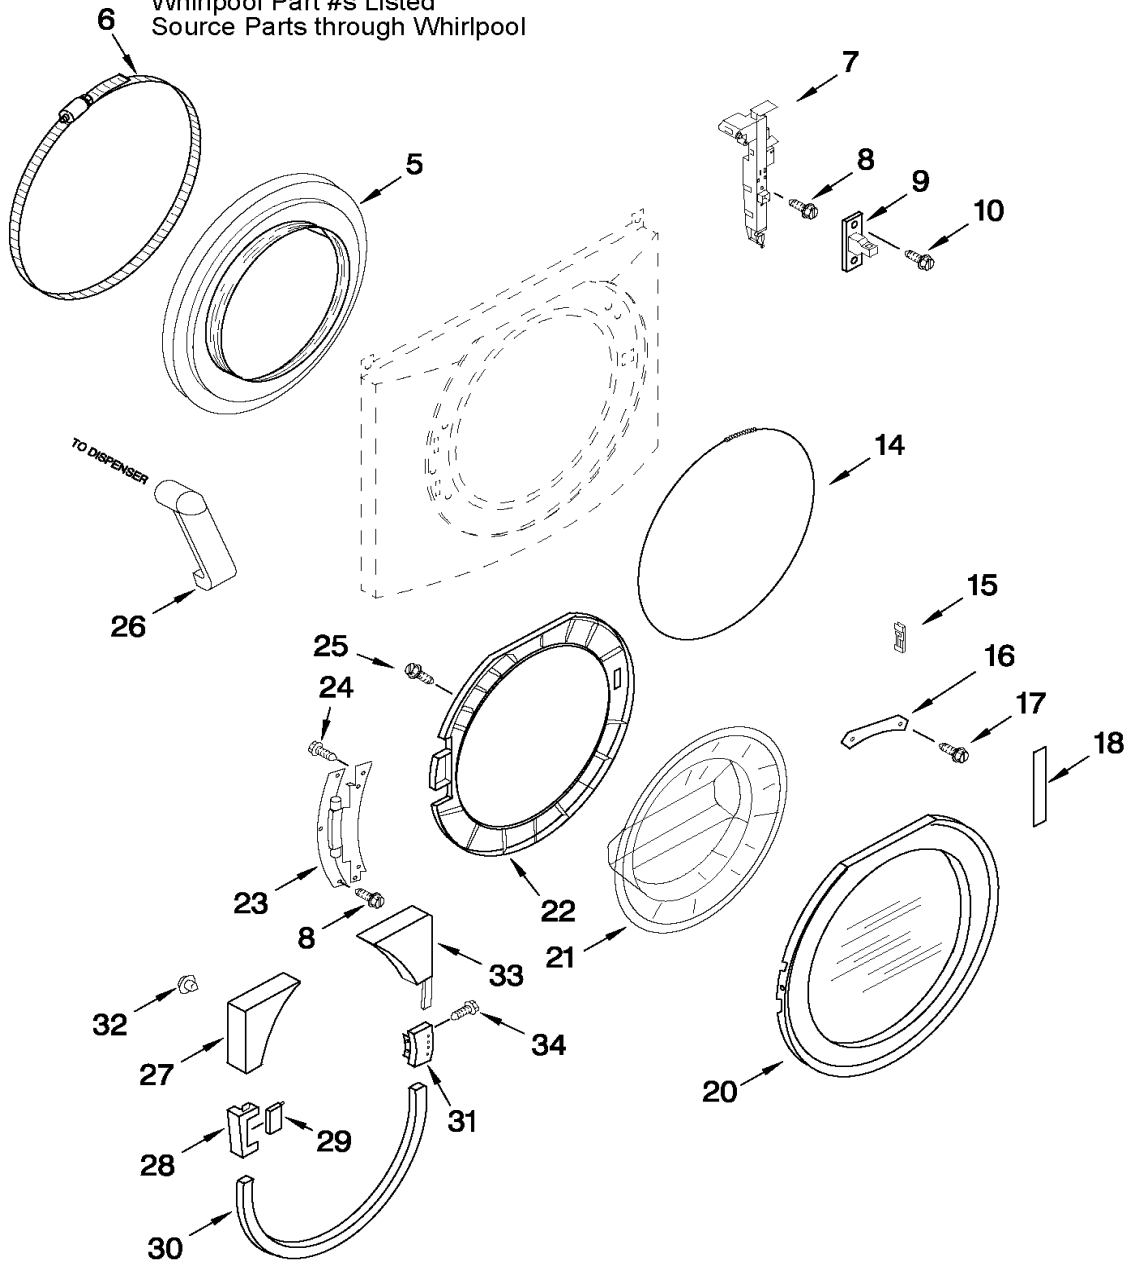

Section: DOOR AND LATCH PARTS DIAGRAM

Model: MFW9600SQ0

DOOR AND LATCH PARTS

For Model: MFW9600SQ0
(White)

Whirlpool Part #s Listed
Source Parts through Whirlpool

FOR ORDERING INFORMATION REFER TO PARTS PRICE LIST

W10113102

3

MFW9600_03

Section: DOOR AND LATCH PARTS DIAGRAM

No.	Part No.	Description	Series Qty
1	N 8215555	SOURCE PARTS THROUGH WHIRLPOOL	1
1	N 8215554	WHIRLPOOL PART #S LISTED	1

*Color Code (-)=Not Shown #=Series, Serial Prefix or Run No., N=Not Available