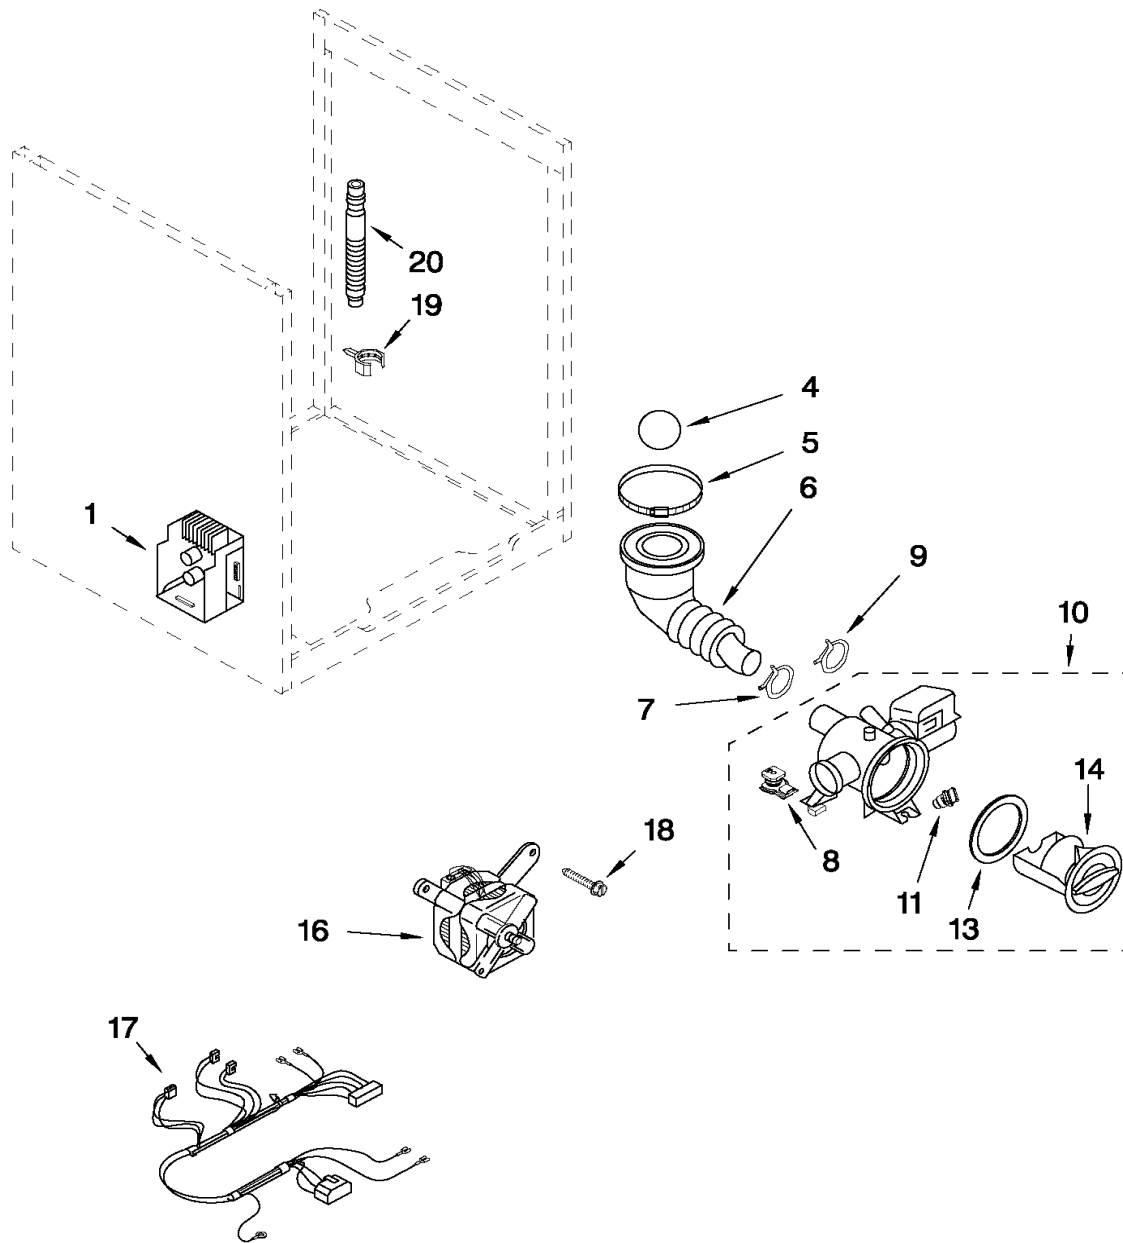

Section: PUMP AND MOTOR PARTS DIAGRAM

Model: MFW9600SQ0

PUMP AND MOTOR PARTS

Whirlpool Part #s Listed
Source Parts through Whirlpool

For Model: MFW9600SQ0
(White)

FOR ORDERING INFORMATION REFER TO PARTS PRICE LIST

W10113102

11

MFW9600_11

Section: PUMP AND MOTOR PARTS DIAGRAM

No.	Part No.	Description	Series Qty
1	N 8215554	WHIRLPOOL PART #S LISTED	1
1	N 8215555	SOURCE PARTS THROUGH WHIRLPOOL	1

*Color Code (-)=Not Shown #=Series, Serial Prefix or Run No., N=Not Available