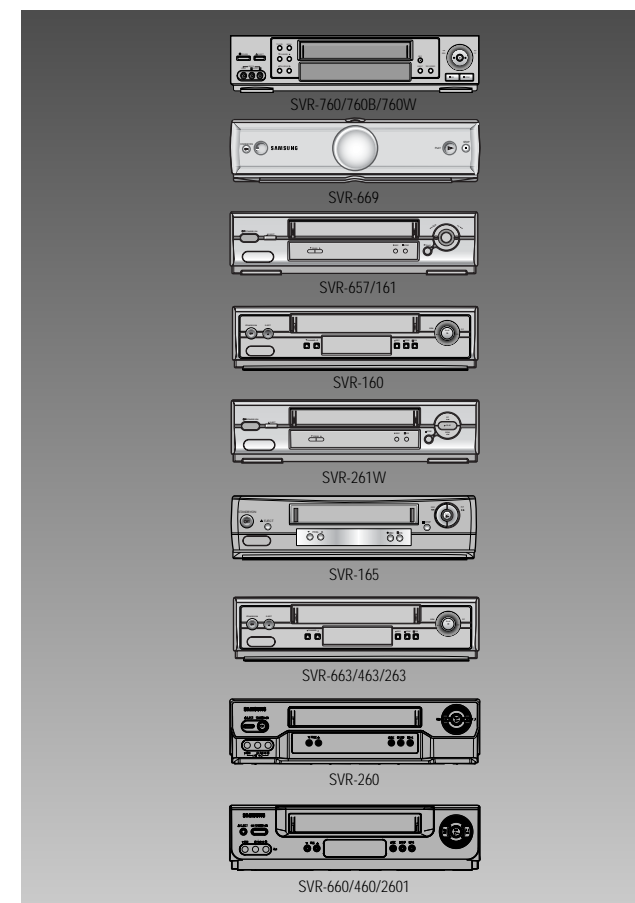

VIDEO CASSETTE RECORDER

Chassis : Khan
SVR-760/760B/760W
SVR-669/663/660
SVR-567
SVR-463/460
SVR-263/261W/260/2601
SVR-165/161/160

SERVICE Manual

If you want to know additional information which is not included on this Service Manual, please refer to the SV-665B Training manual (AC82-00078A).

VIDEO CASSETTE RECORDER

CONTENTS

1. Precautions
2. Alignment and Adjustment
3. Exploded View and Parts List
4. Electrical Parts List
5. Block Diagram
6. Schematic Diagrams

SERVICE MANUAL

SV-760/669/567/463/263/165