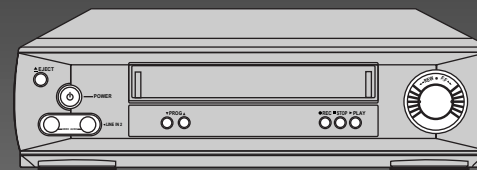

VIDEO CASSETTE RECORDER

SV-425G/425B/225B/425X/SVR-425/423/SV-A80G(HCII)